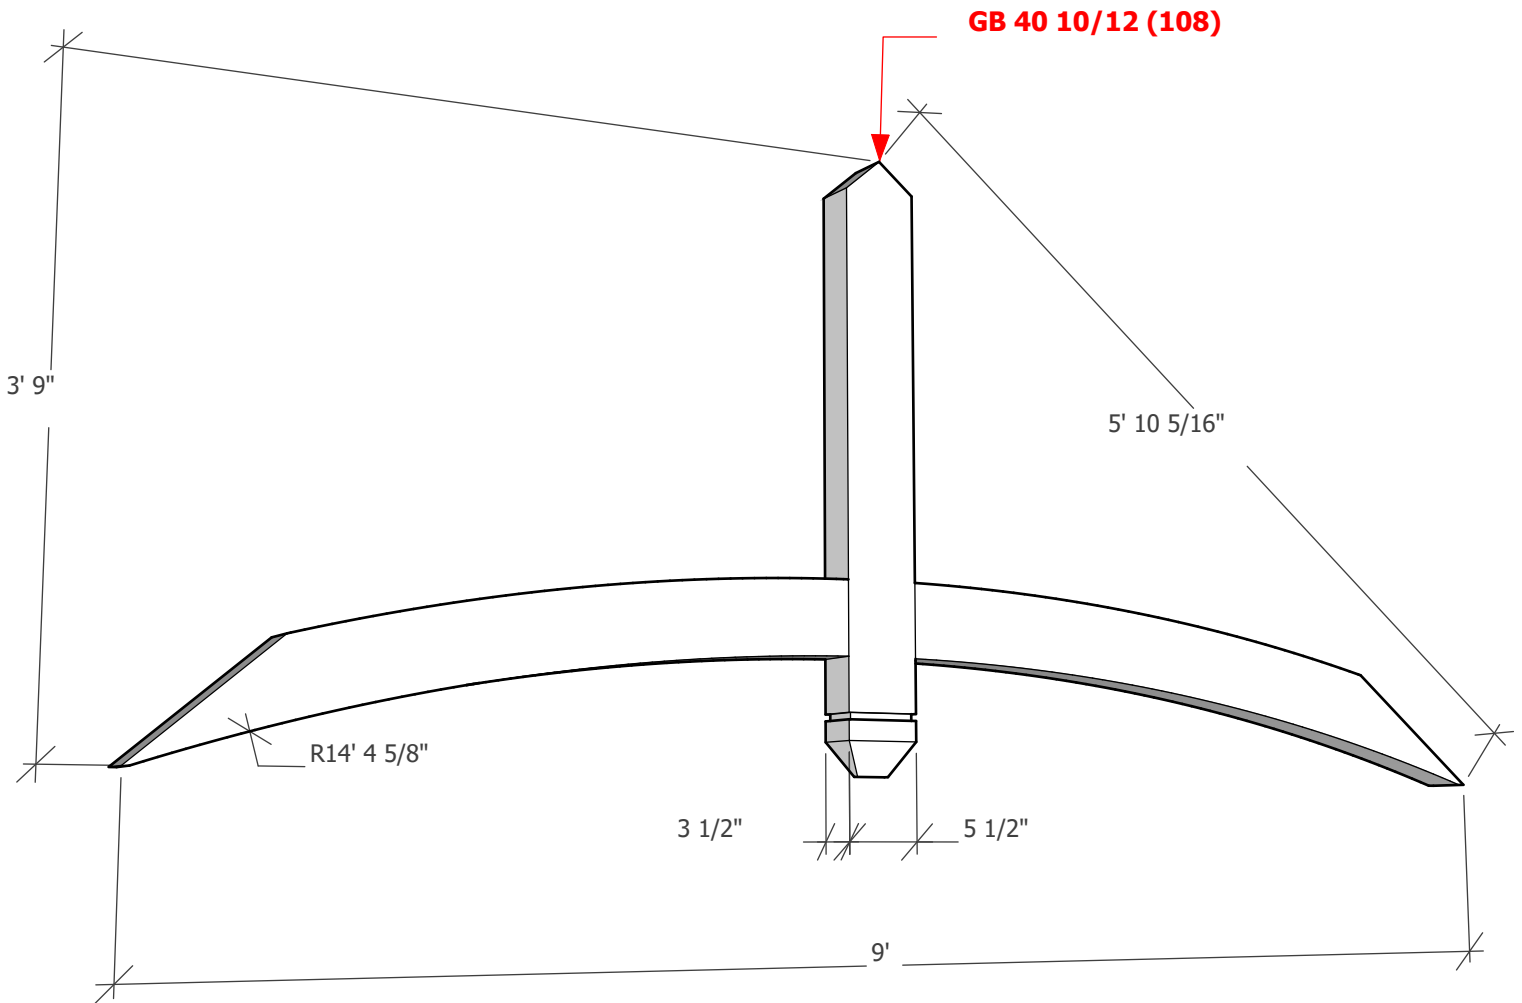

Thickness optional (3 1/2" shown)

To see product options or learn more about this product, go to timberbuild.com and search for: **Gable Bracket 40T108**

Copyright Statement: All drawings, pictures, and specifications are the property of Timber Build and shall not be reproduced, copied, or used as the basis for manufacture, comparable pricing (bid), or sale of a product without the written permission of Timber Build.