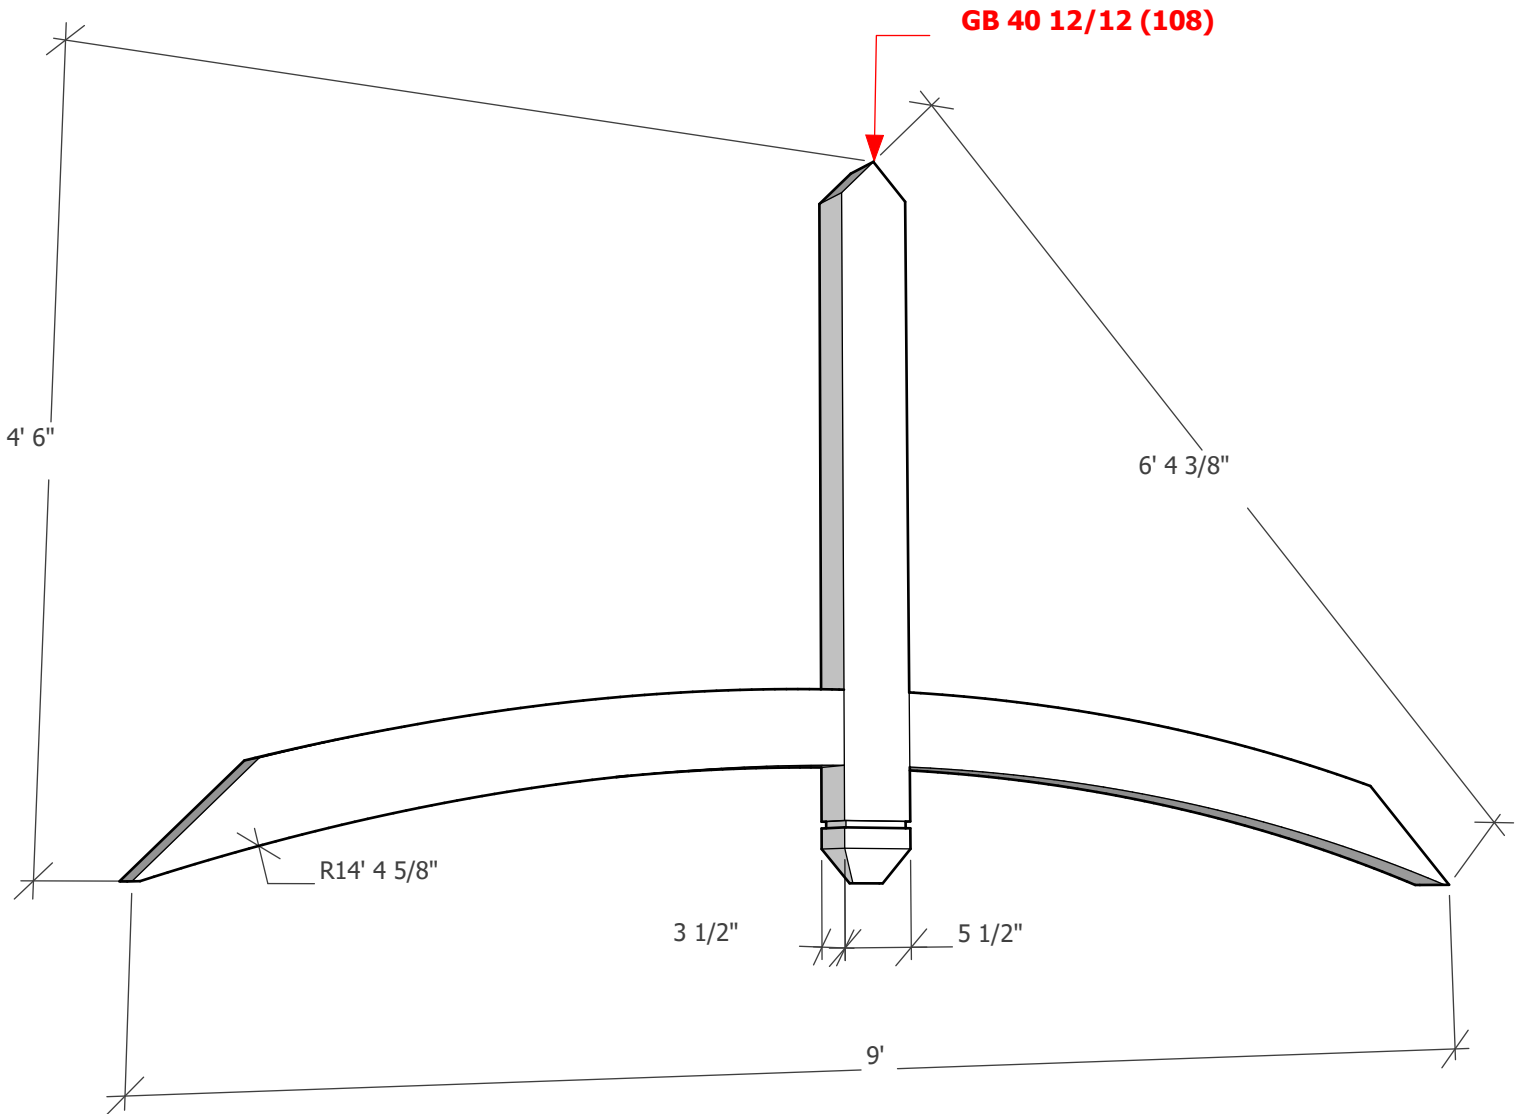

Thickness optional (3 1/2" shown)

To see product options or learn more about this product, go to [timberbuild.com](http://timberbuild.com) and search for: **Gable Bracket 40T108**

Copyright Statement: All drawings, pictures, and specifications are the property of Timber Build and shall not be reproduced, copied, or used as the basis for manufacture, comparable pricing (bid), or sale of a product without the written permission of Timber Build.