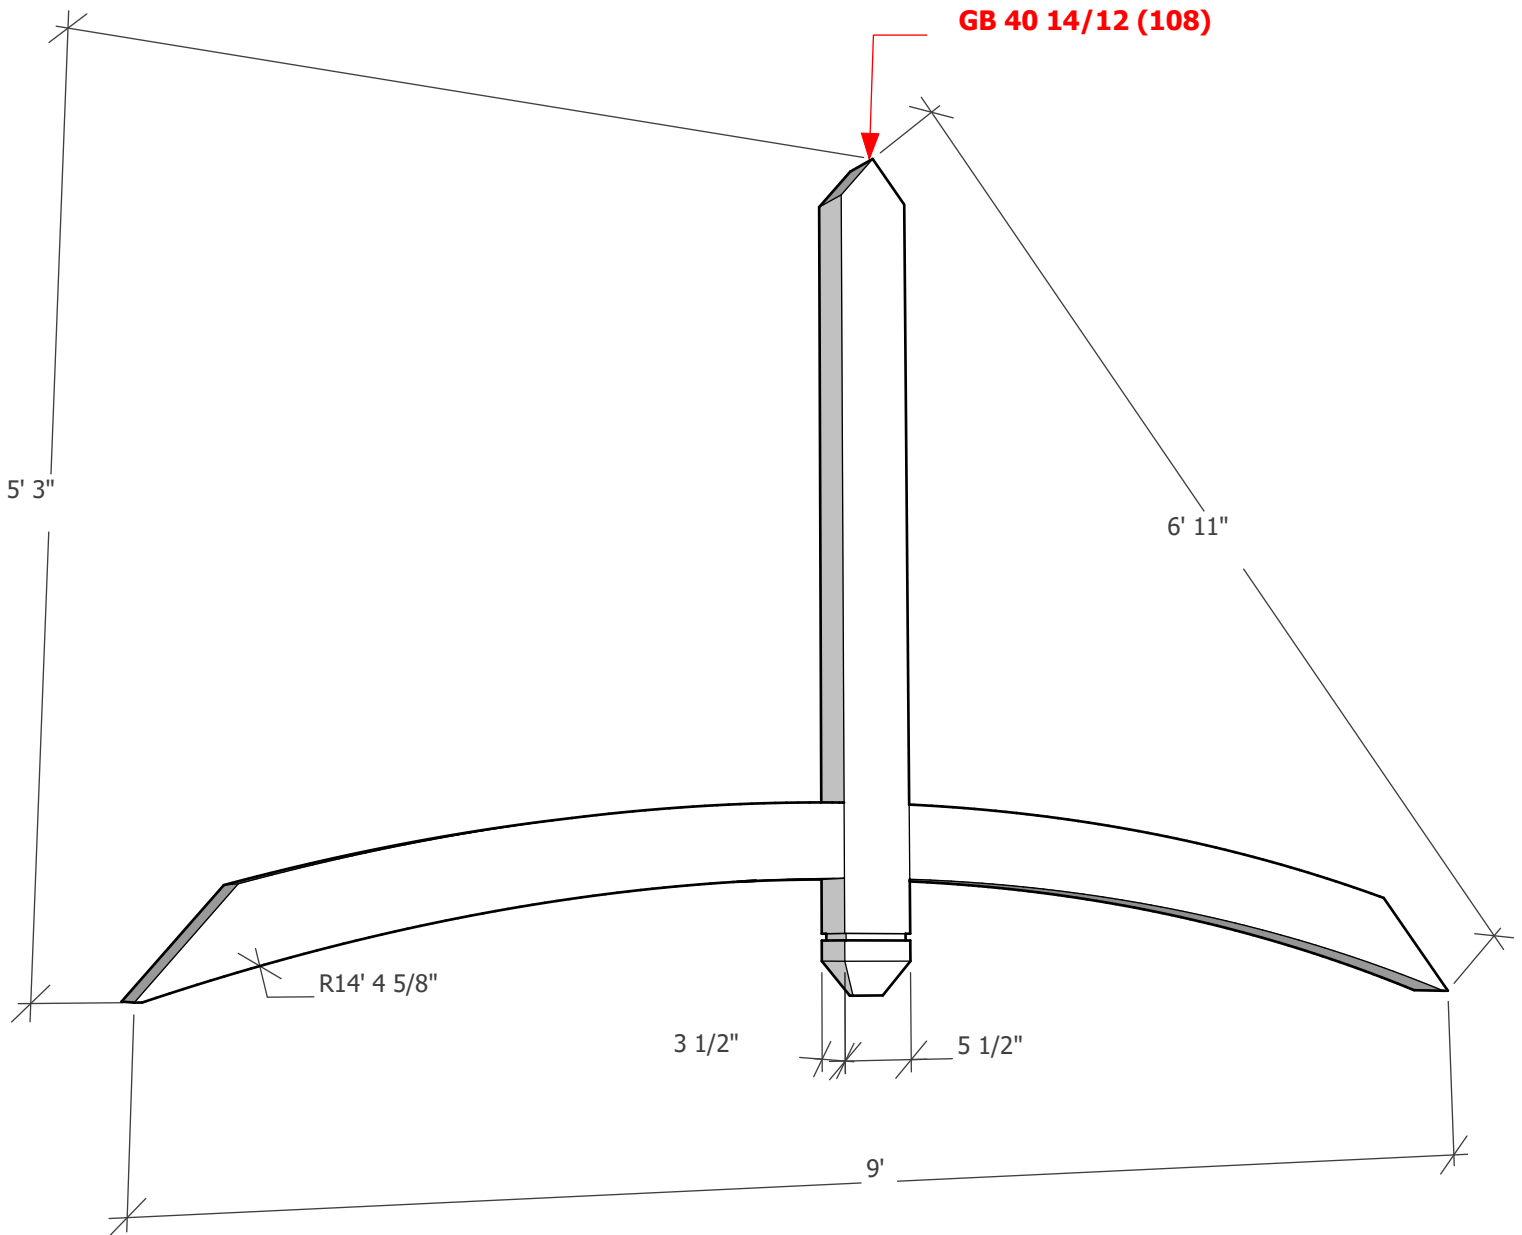

Thickness optional (3 1/2" shown)

To see product options or learn more about this product, go to timberbuild.com and search for: **Gable Bracket 40T108**

Copyright Statement: All drawings, pictures, and specifications are the property of Timber Build and shall not be reproduced, copied, or used as the basis for manufacture, comparable pricing (bid), or sale of a product without the written permission of Timber Build.