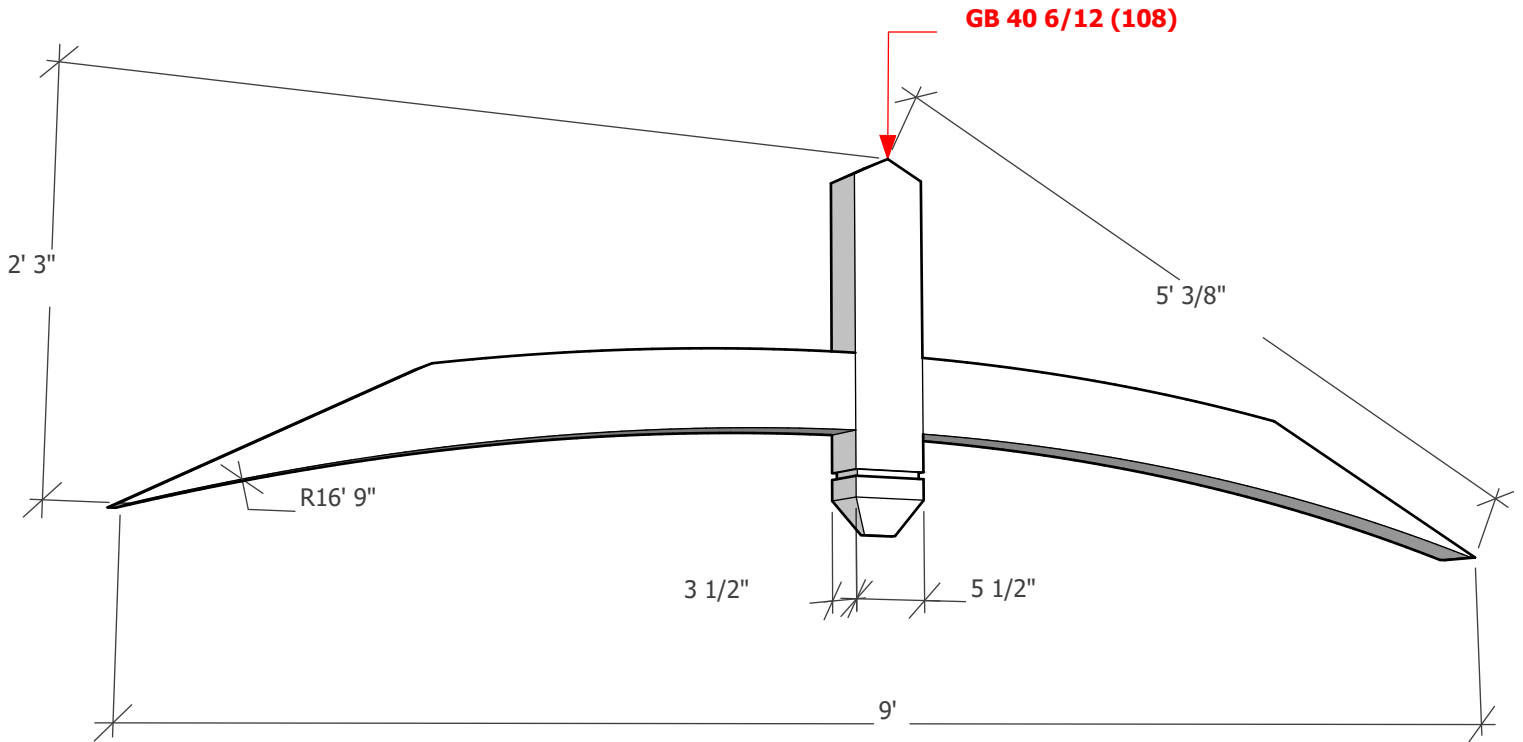

Thickness optional (3 1/2" shown)

To see product options or learn more about this product, go to timberbuild.com and search for: **Gable Bracket 40T108**

Copyright Statement: All drawings, pictures, and specifications are the property of Timber Build and shall not be reproduced, copied, or used as the basis for manufacture, comparable pricing (bid), or sale of a product without the written permission of Timber Build.