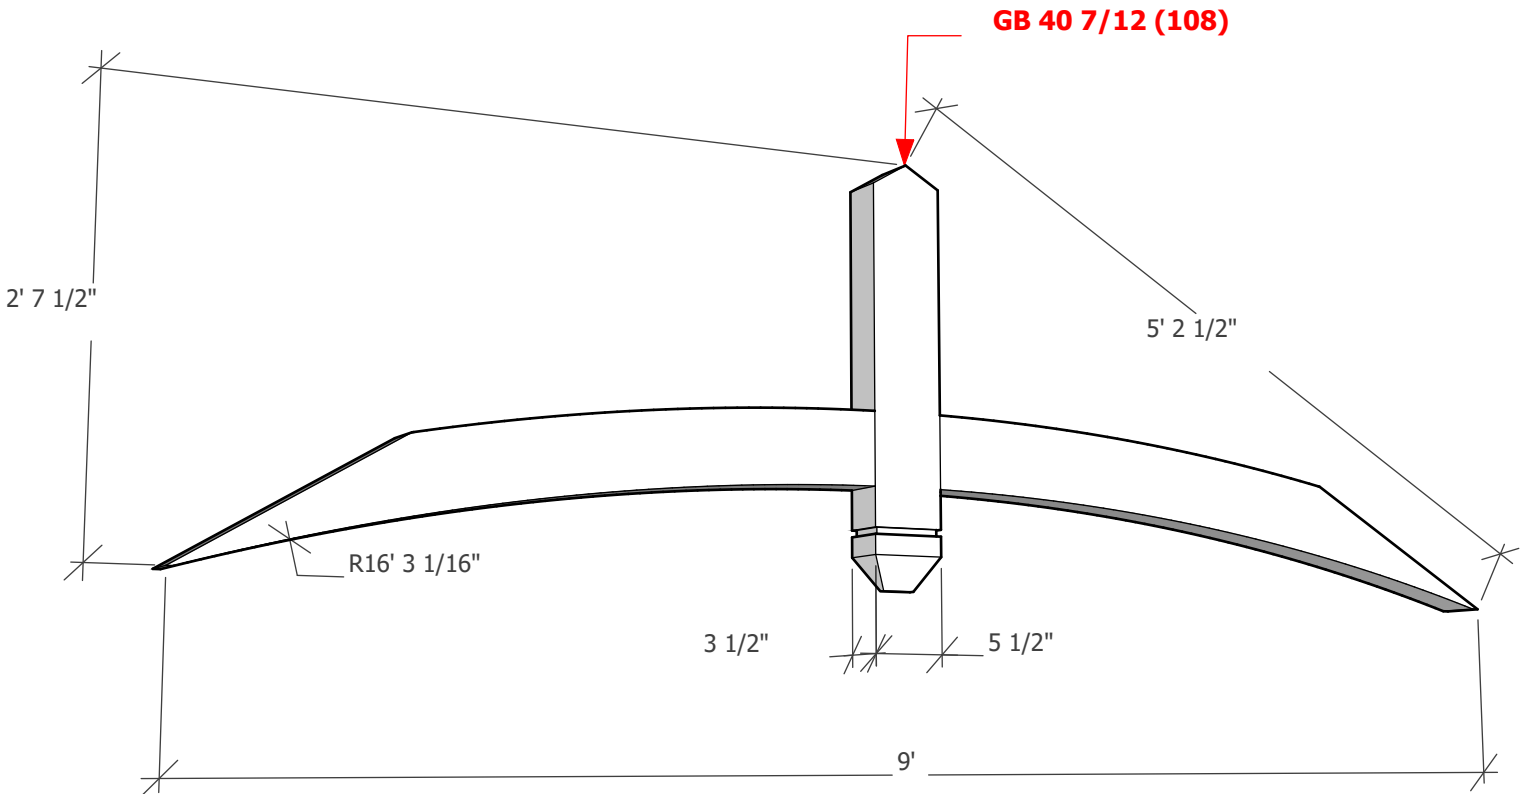

Thickness optional (3 1/2" shown)

To see product options or learn more about this product, go to timberbuild.com and search for: **Gable Bracket 40T108**

Copyright Statement: All drawings, pictures, and specifications are the property of Timber Build and shall not be reproduced, copied, or used as the basis for manufacture, comparable pricing (bid), or sale of a product without the written permission of Timber Build.