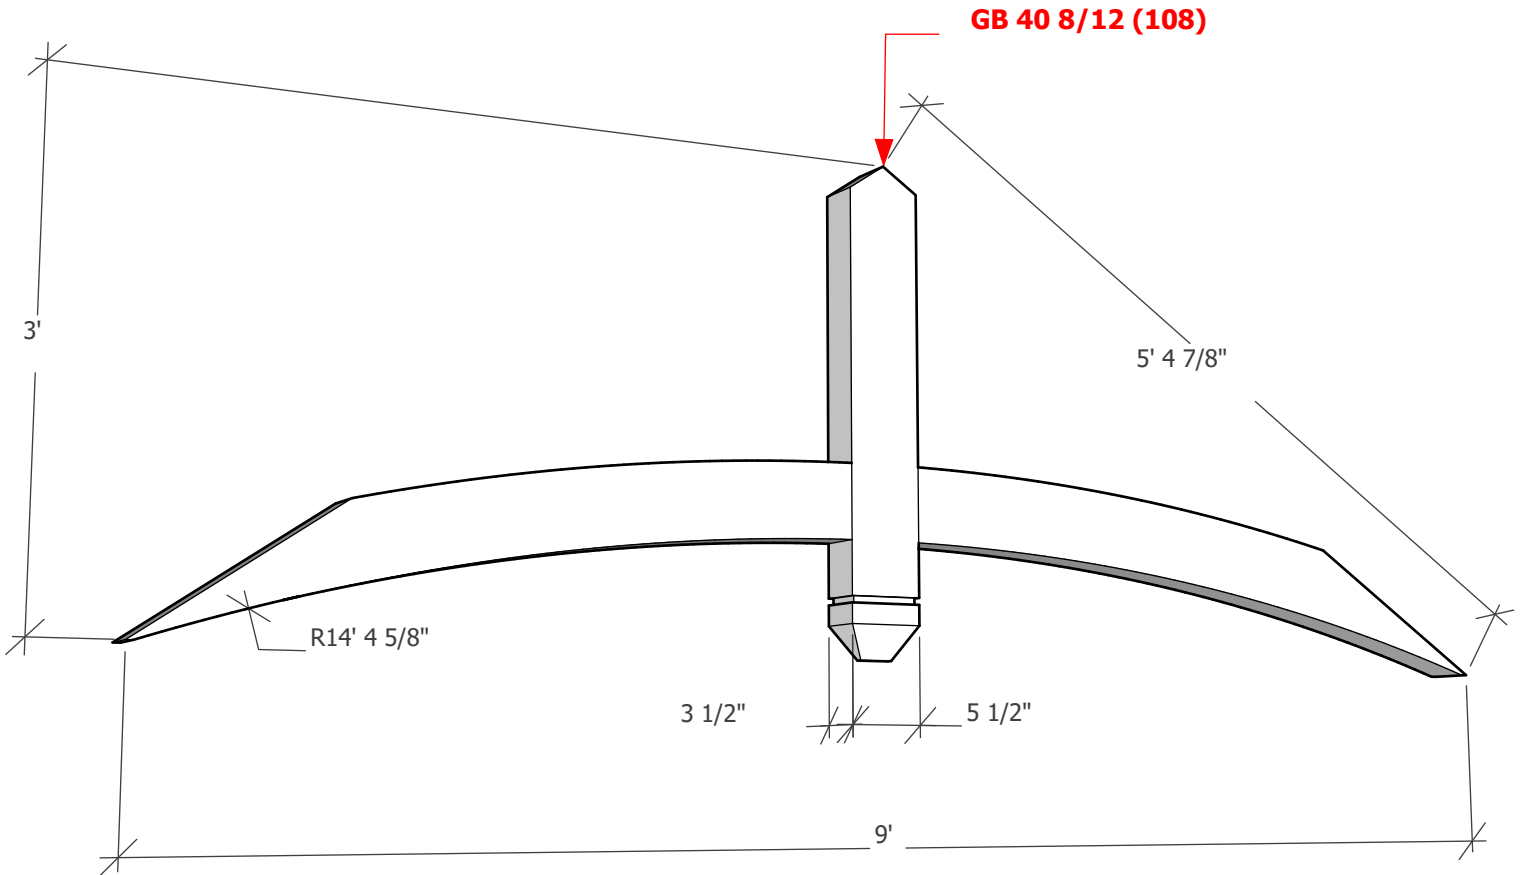

Thickness optional (3 1/2" shown)

To see product options or learn more about this product, go to [timberbuild.com](http://timberbuild.com) and search for: **Gable Bracket 40T108**

Copyright Statement: All drawings, pictures, and specifications are the property of Timber Build and shall not be reproduced, copied, or used as the basis for manufacture, comparable pricing (bid), or sale of a product without the written permission of Timber Build.