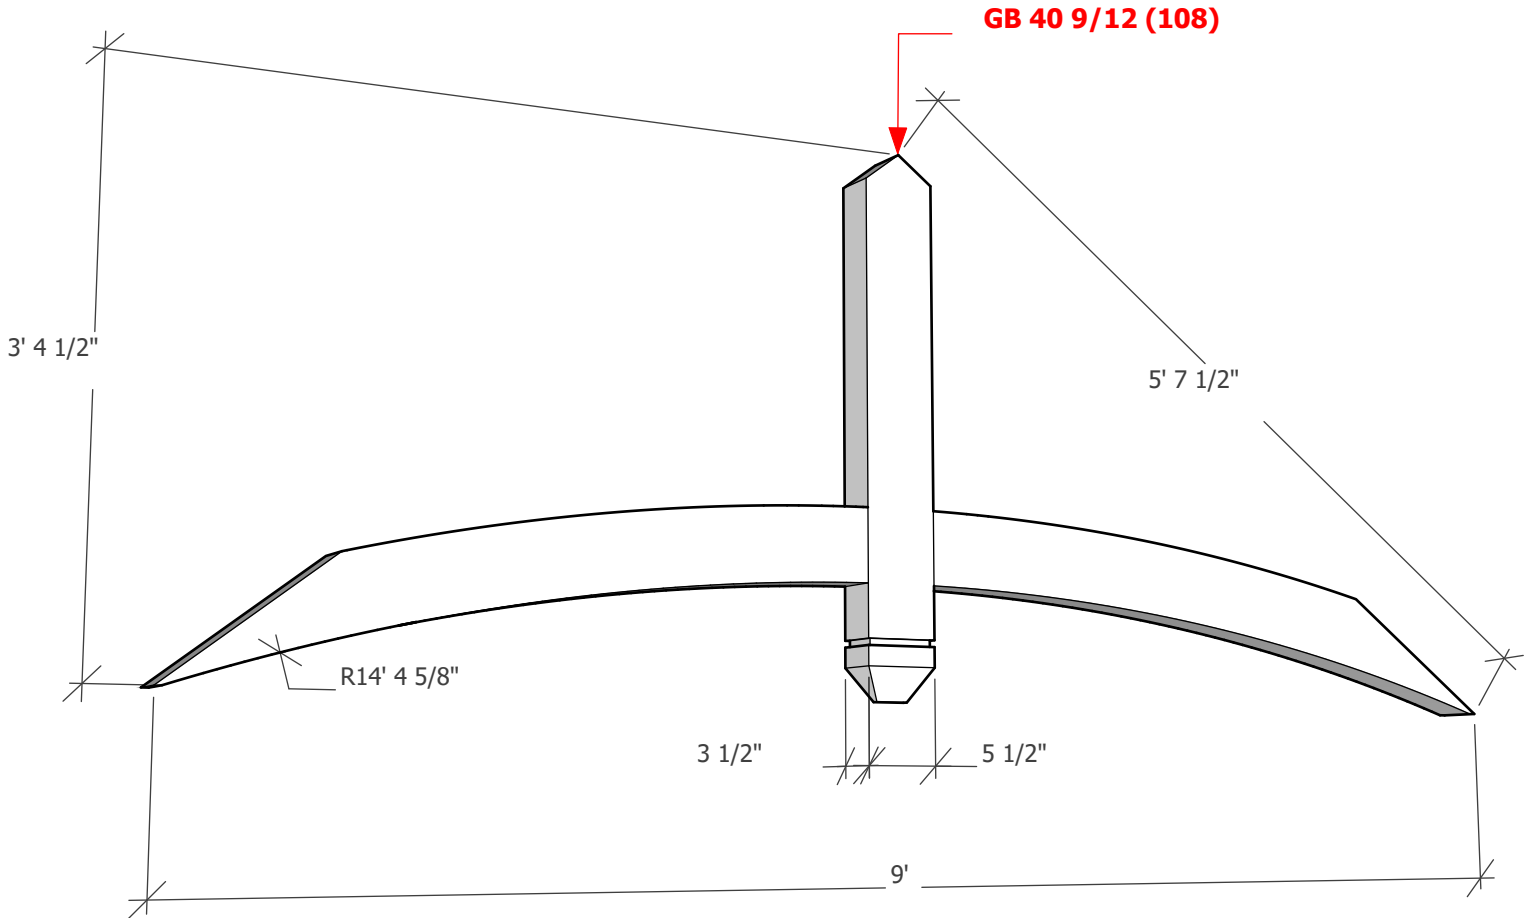

Thickness optional (3 1/2" shown)

To see product options or learn more about this product, go to timberbuild.com and search for: **Gable Bracket 40T108**

Copyright Statement: All drawings, pictures, and specifications are the property of Timber Build and shall not be reproduced, copied, or used as the basis for manufacture, comparable pricing (bid), or sale of a product without the written permission of Timber Build.