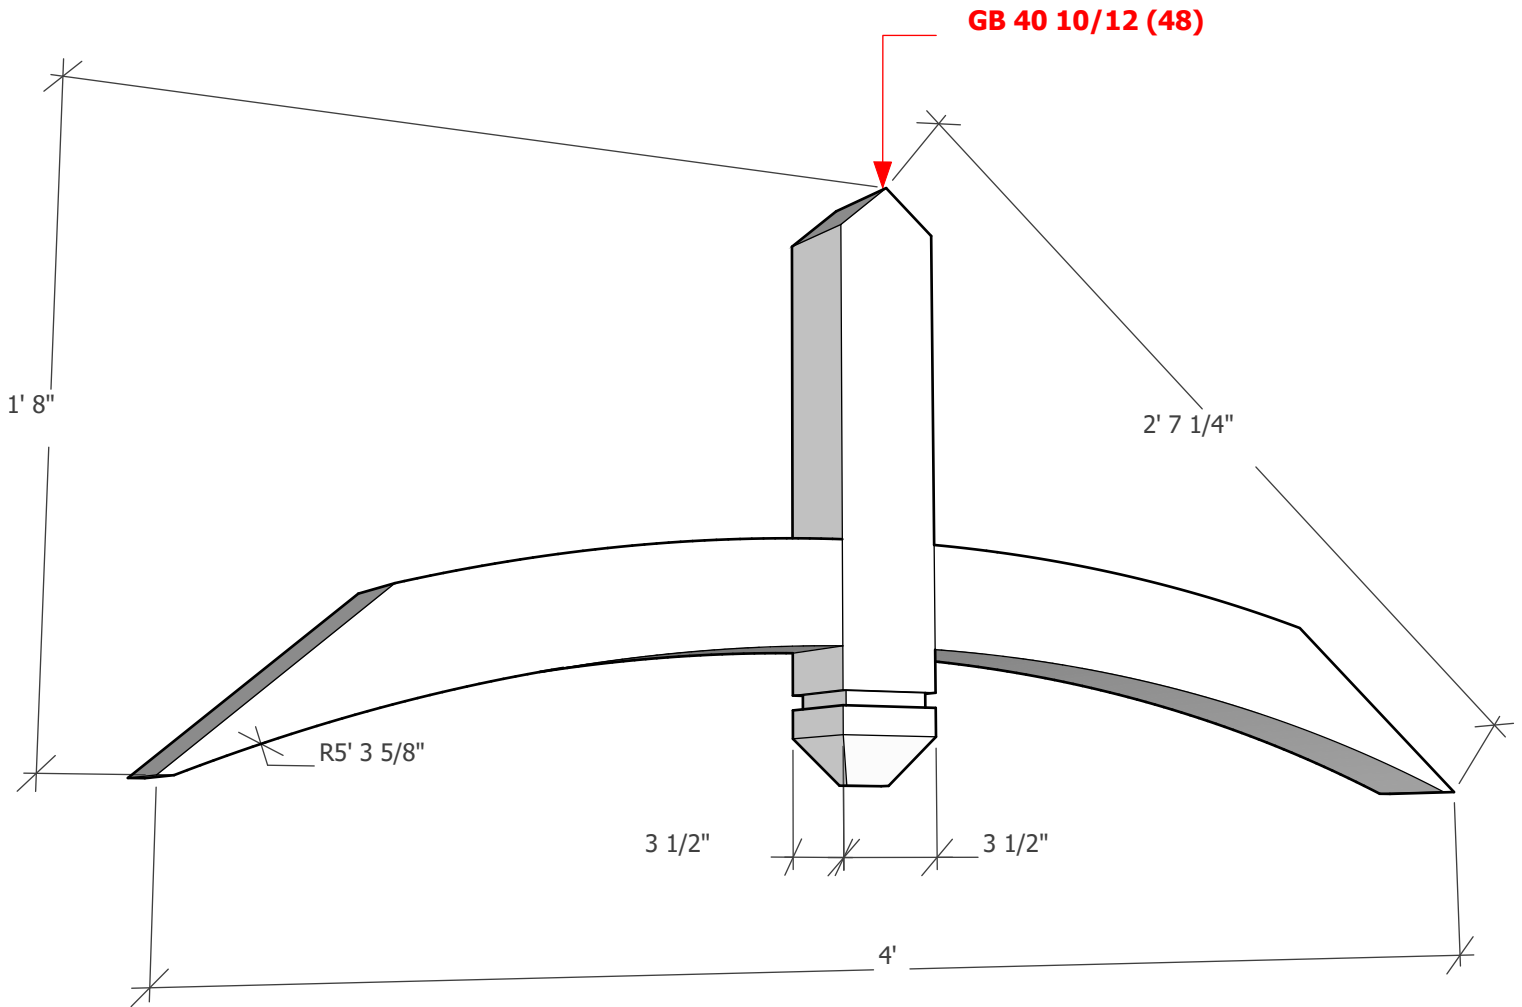

Gable Bracket 40T48 - 10/12 - Width 48"

Thickness optional (3 1/2" shown)

To see product options or learn more about this product, go to timberbuild.com and search for: **Gable Bracket 40T48**

Copyright Statement: All drawings, pictures, and specifications are the property of Timber Build and shall not be reproduced, copied, or used as the basis for manufacture, comparable pricing (bid), or sale of a product without the written permission of Timber Build.