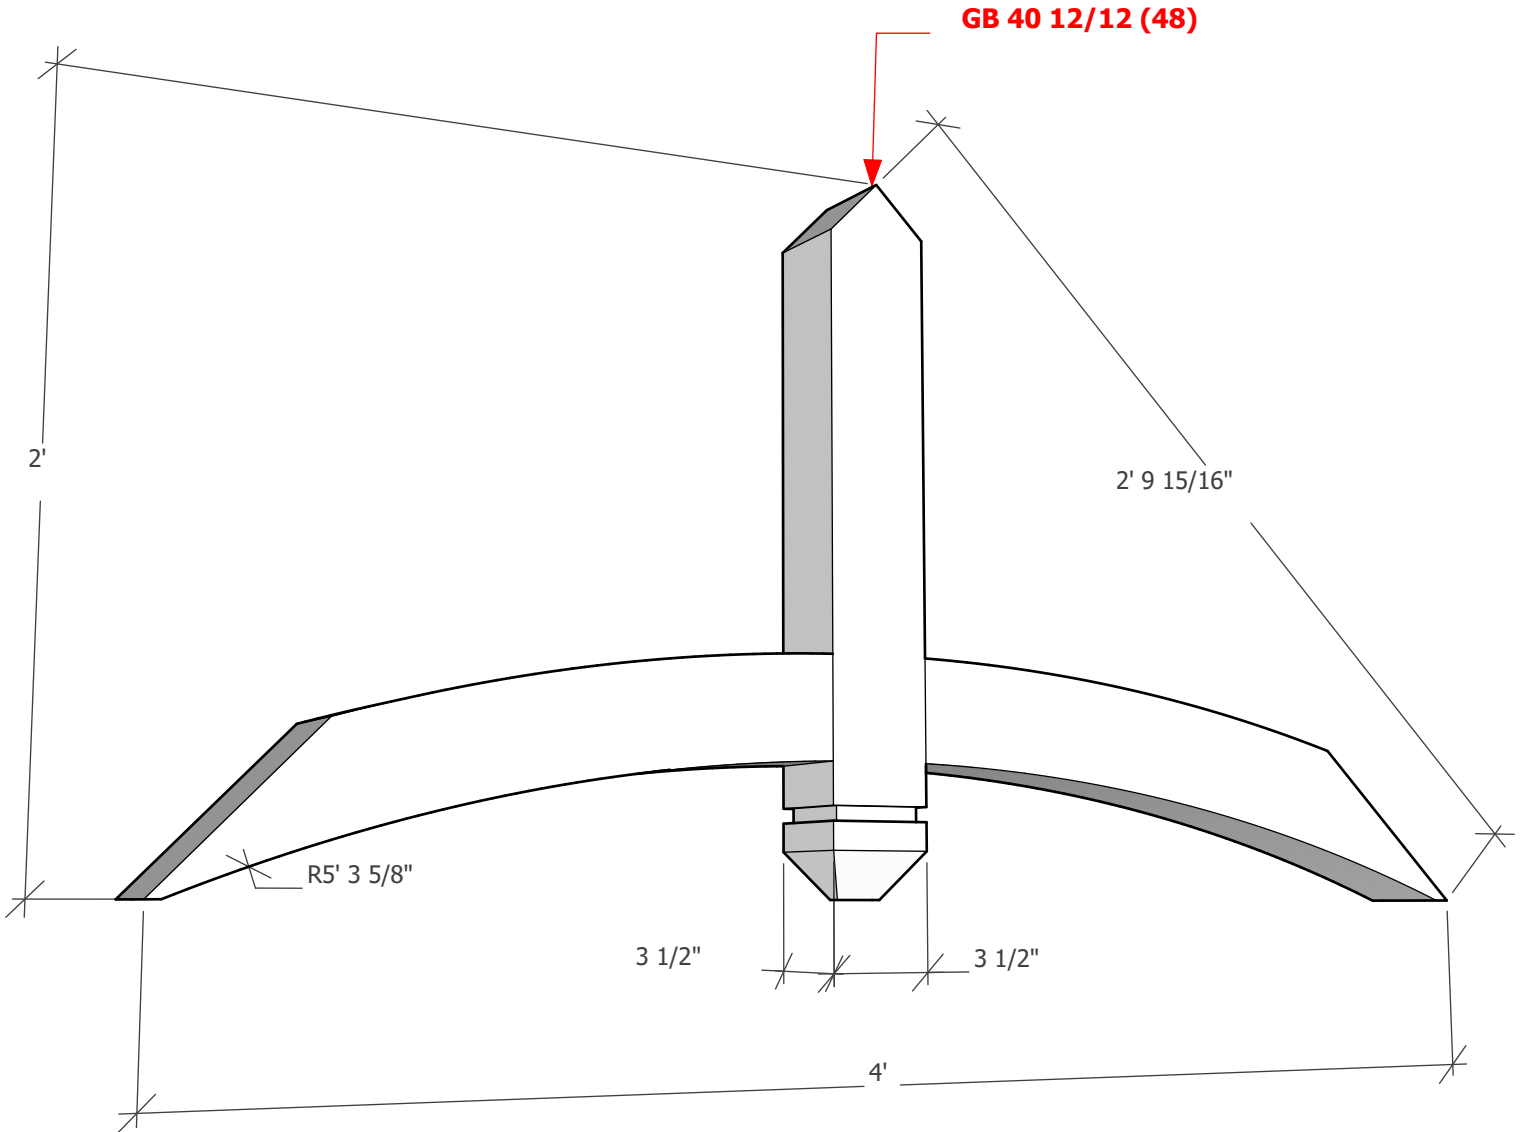

Thickness optional (3 1/2" shown)

To see product options or learn more about this product, go to [timberbuild.com](http://timberbuild.com) and search for: **Gable Bracket 40T48**

Copyright Statement: All drawings, pictures, and specifications are the property of Timber Build and shall not be reproduced, copied, or used as the basis for manufacture, comparable pricing (bid), or sale of a product without the written permission of Timber Build.