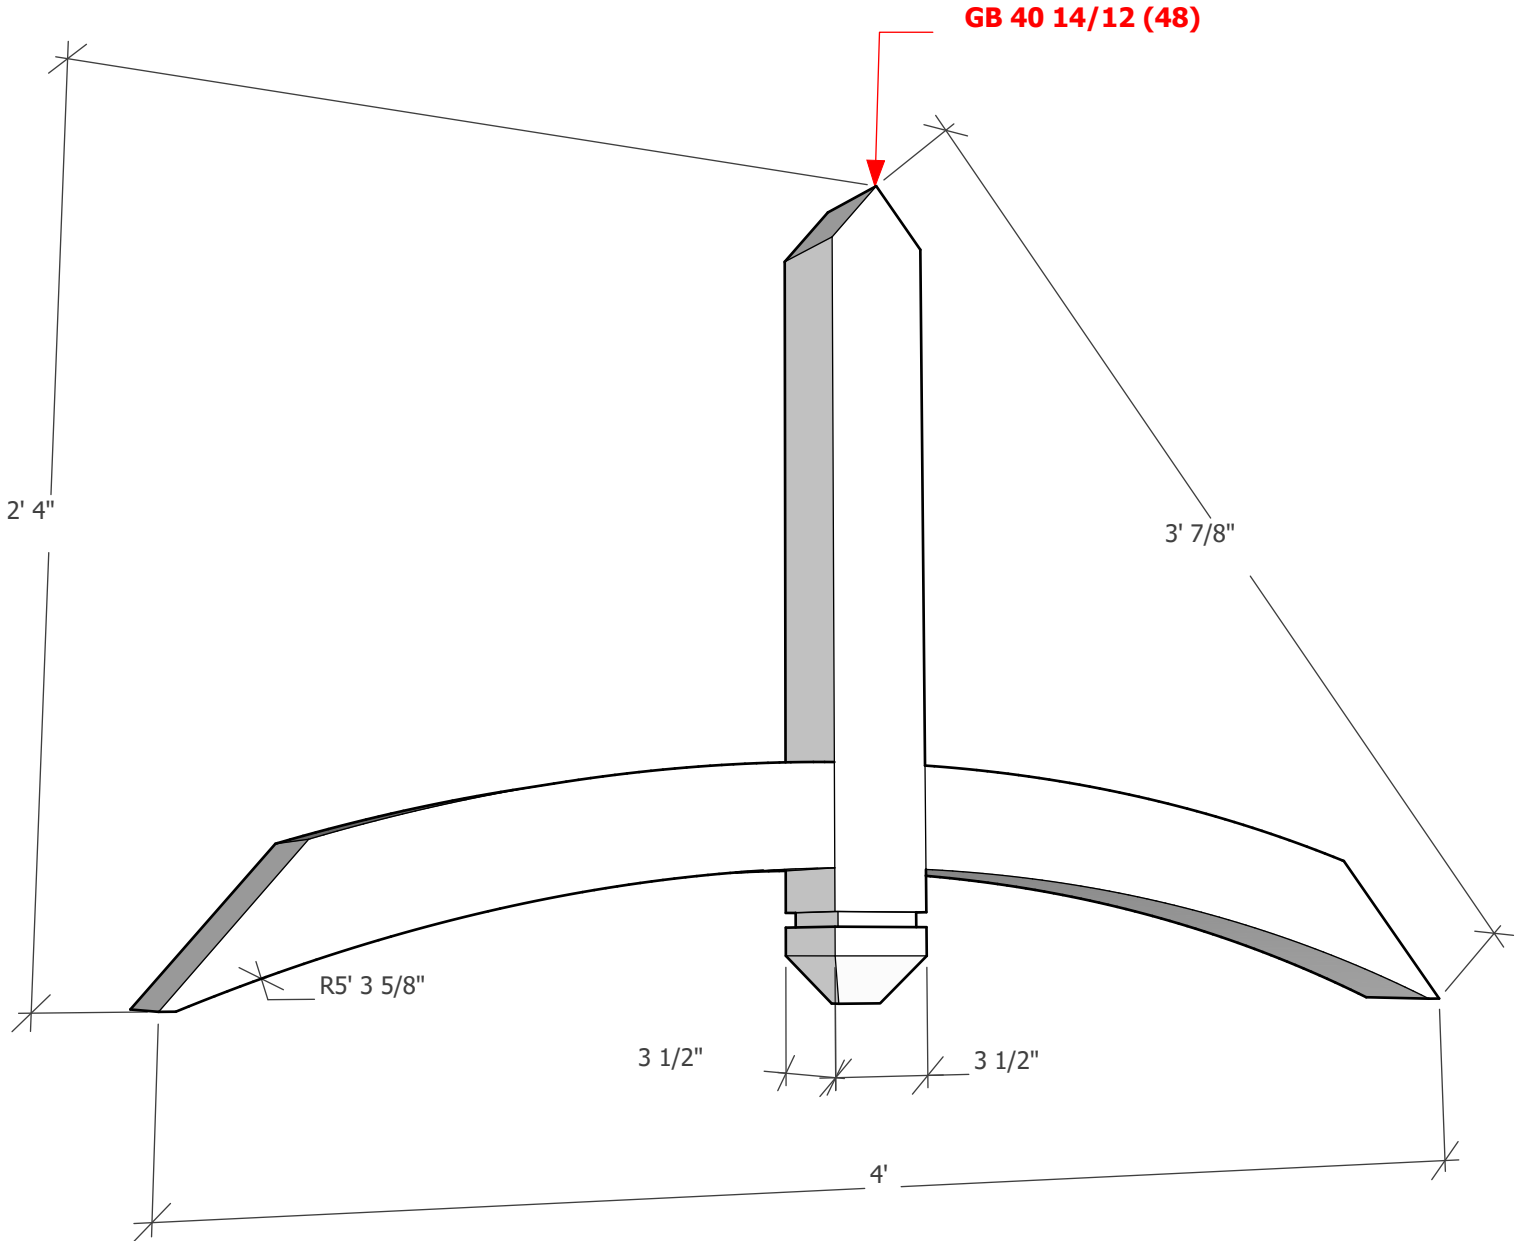

Thickness optional (3 1/2" shown)

To see product options or learn more about this product, go to timberbuild.com and search for: **Gable Bracket 40T48**

Copyright Statement: All drawings, pictures, and specifications are the property of Timber Build and shall not be reproduced, copied, or used as the basis for manufacture, comparable pricing (bid), or sale of a product without the written permission of Timber Build.