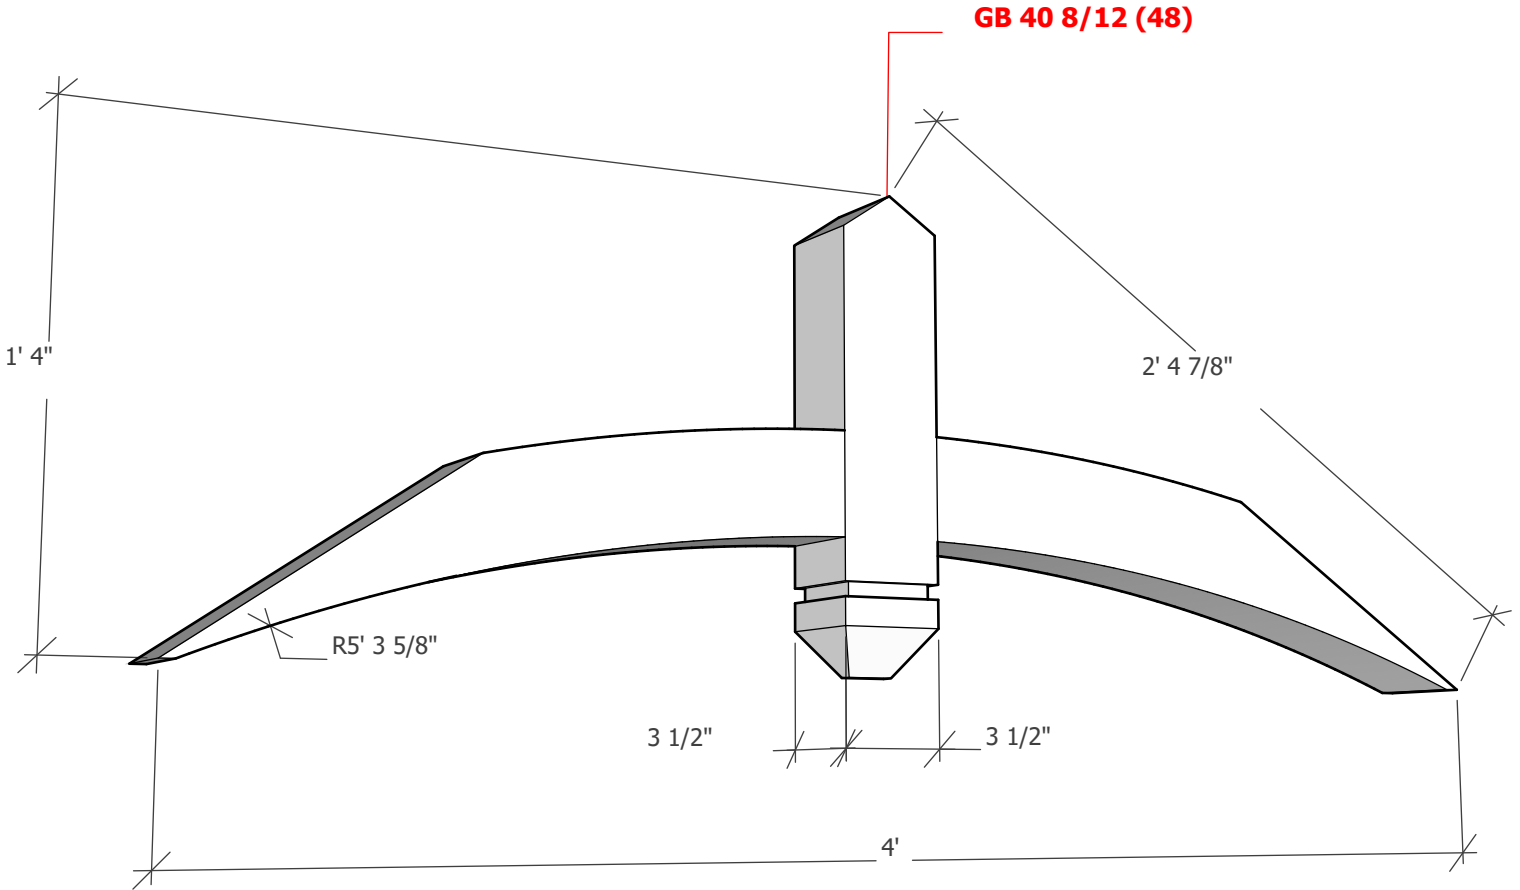

Thickness optional (3 1/2" shown)

To see product options or learn more about this product, go to [timberbuild.com](http://timberbuild.com) and search for: **Gable Bracket 40T48**

Copyright Statement: All drawings, pictures, and specifications are the property of Timber Build and shall not be reproduced, copied, or used as the basis for manufacture, comparable pricing (bid), or sale of a product without the written permission of Timber Build.