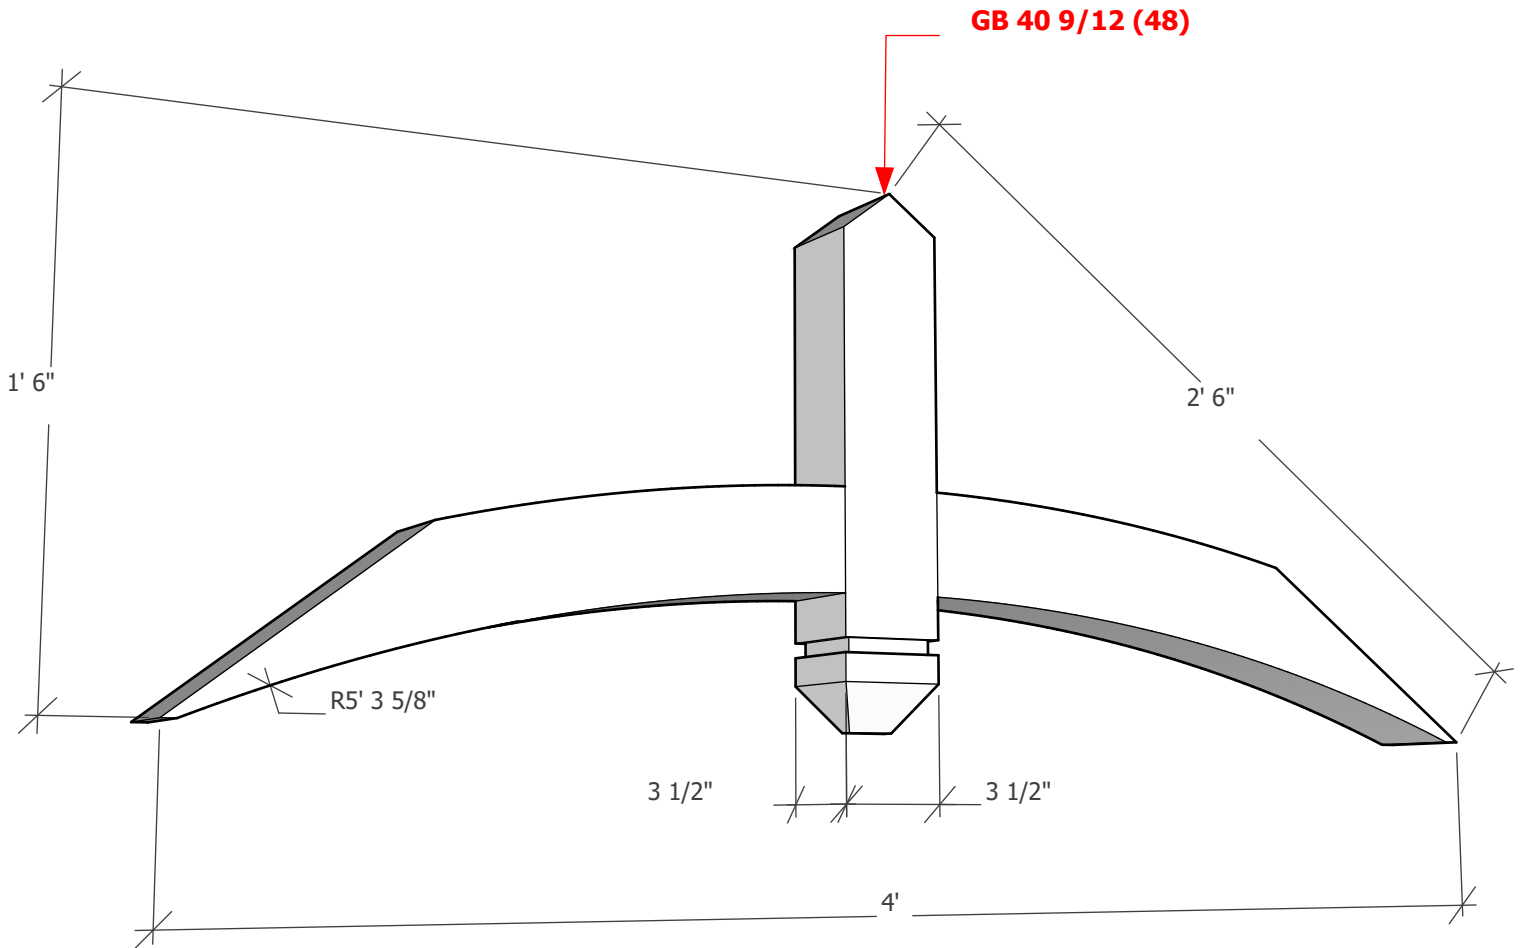

Thickness optional (3 1/2" shown)

To see product options or learn more about this product, go to timberbuild.com and search for: **Gable Bracket 40T48**

Copyright Statement: All drawings, pictures, and specifications are the property of Timber Build and shall not be reproduced, copied, or used as the basis for manufacture, comparable pricing (bid), or sale of a product without the written permission of Timber Build.