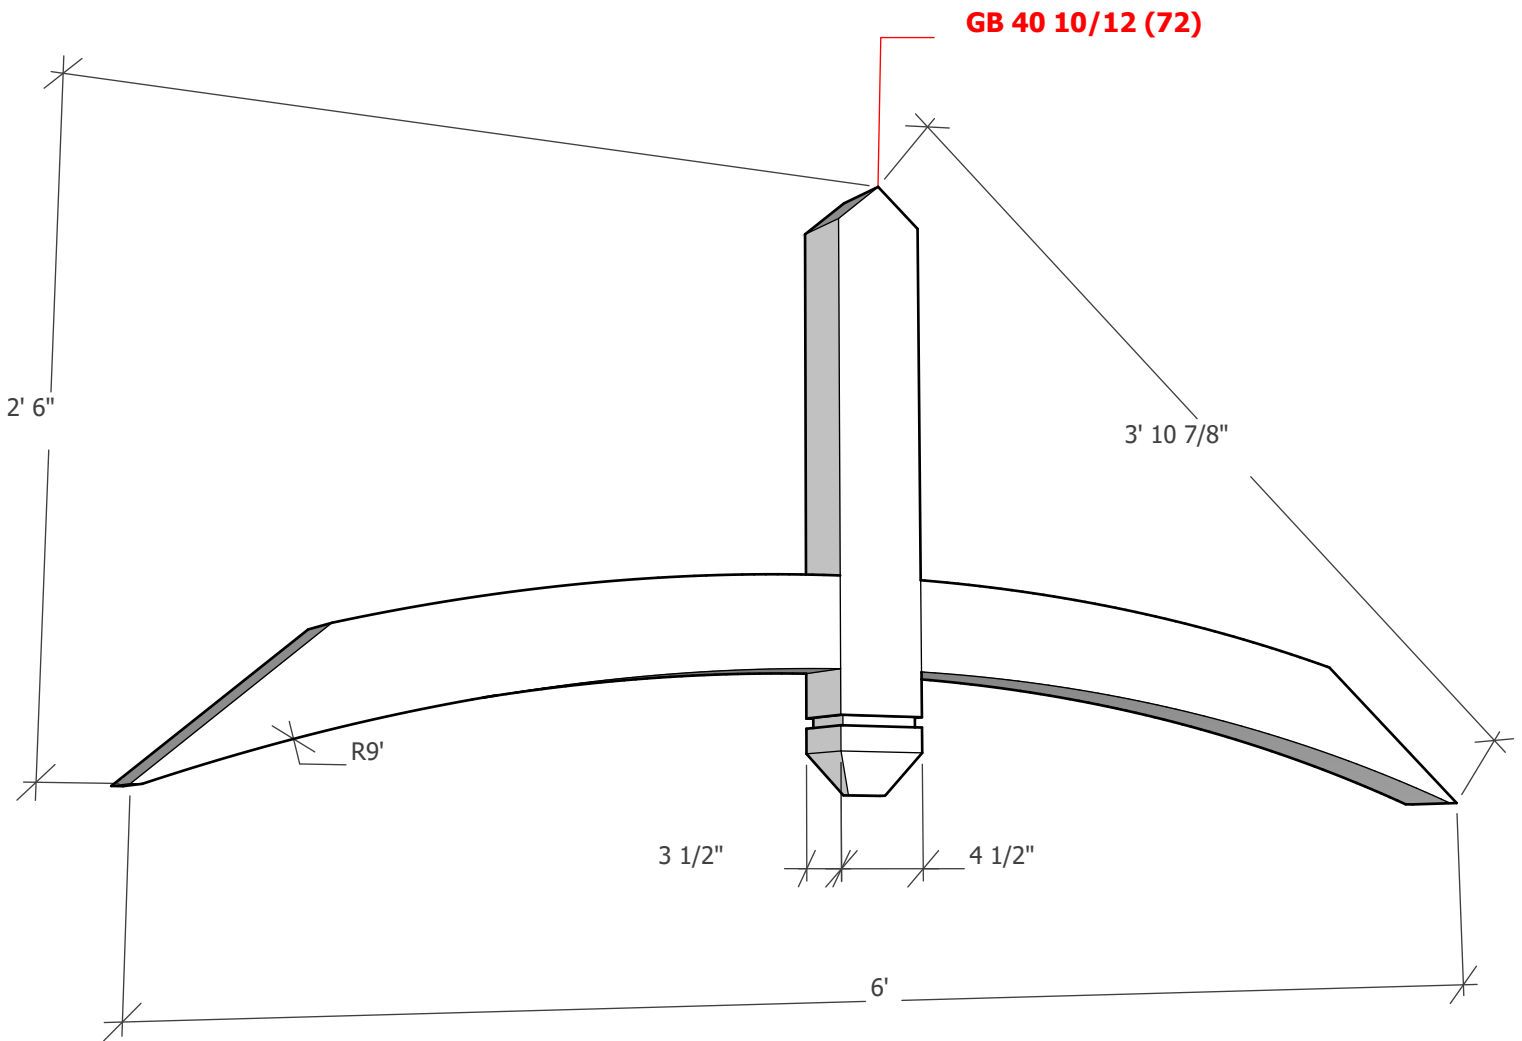

# Gable Bracket 40T72 - 10/12 - Width 72"

Thickness optional (3 1/2" shown)

To see product options or learn more about this product, go to [timberbuild.com](http://timberbuild.com) and search for: **Gable Bracket 40T72**