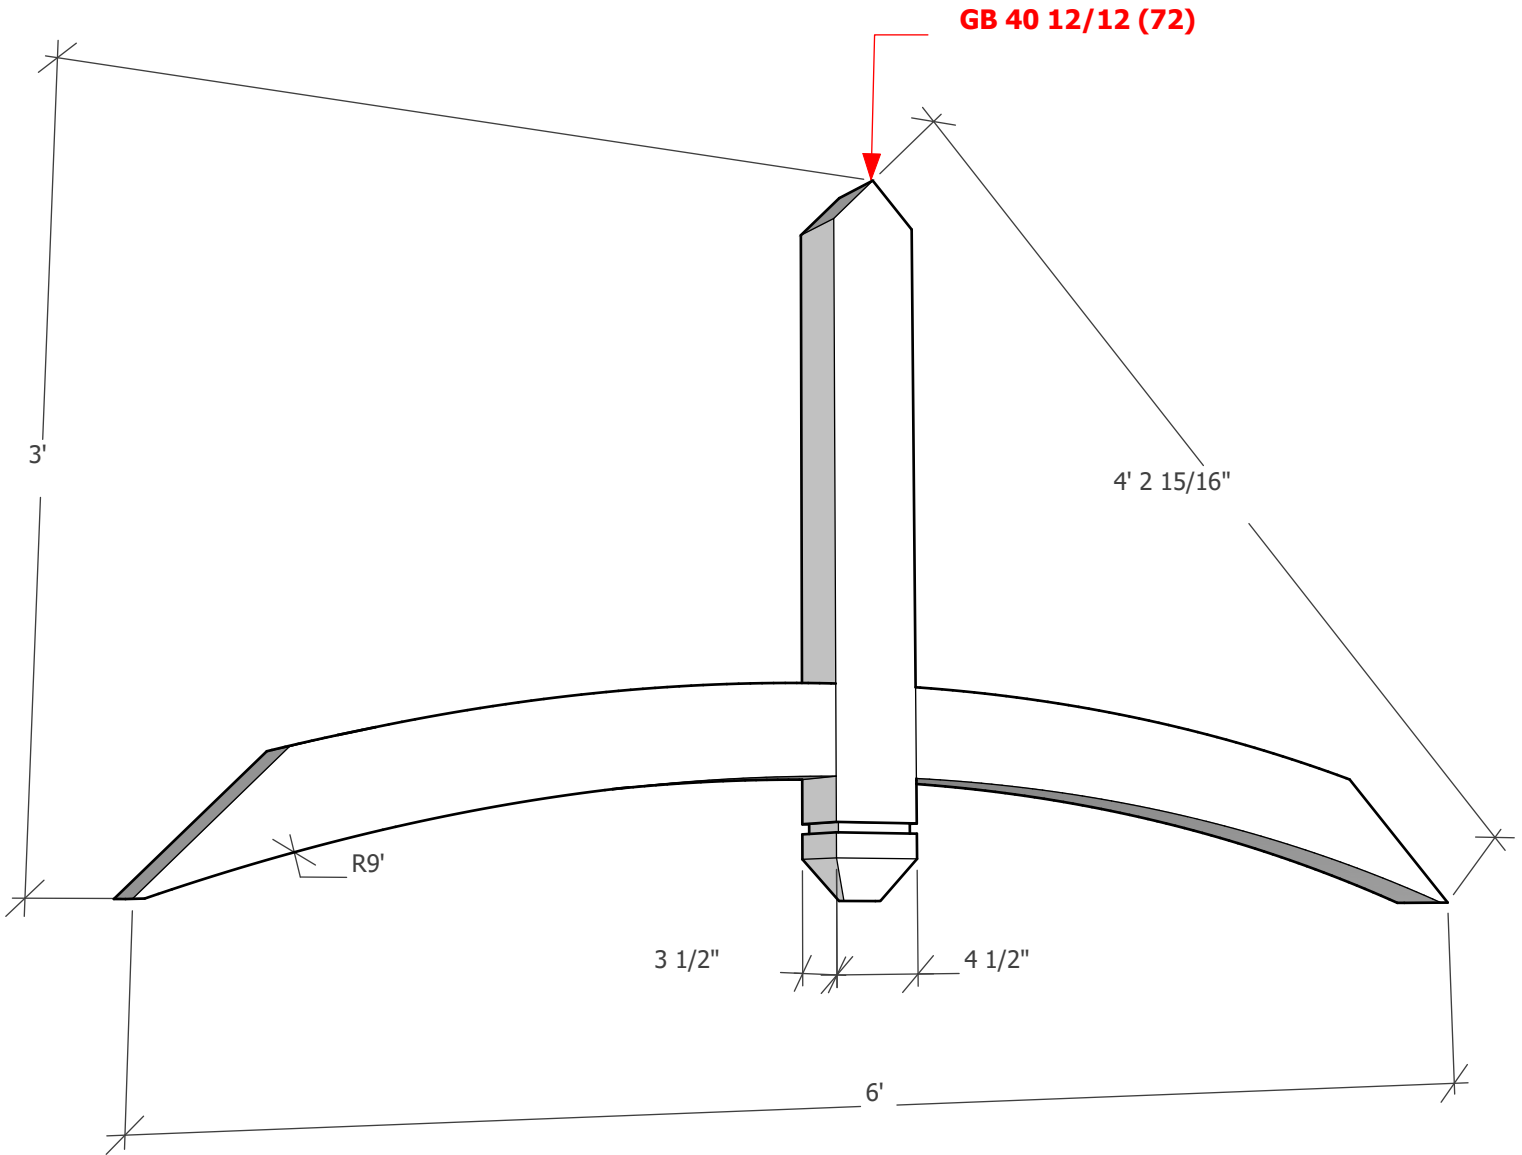

Thickness optional (3 1/2" shown)

To see product options or learn more about this product, go to timberbuild.com and search for: **Gable Bracket 40T72**

Copyright Statement: All drawings, pictures, and specifications are the property of Timber Build and shall not be reproduced, copied, or used as the basis for manufacture, comparable pricing (bid), or sale of a product without the written permission of Timber Build.