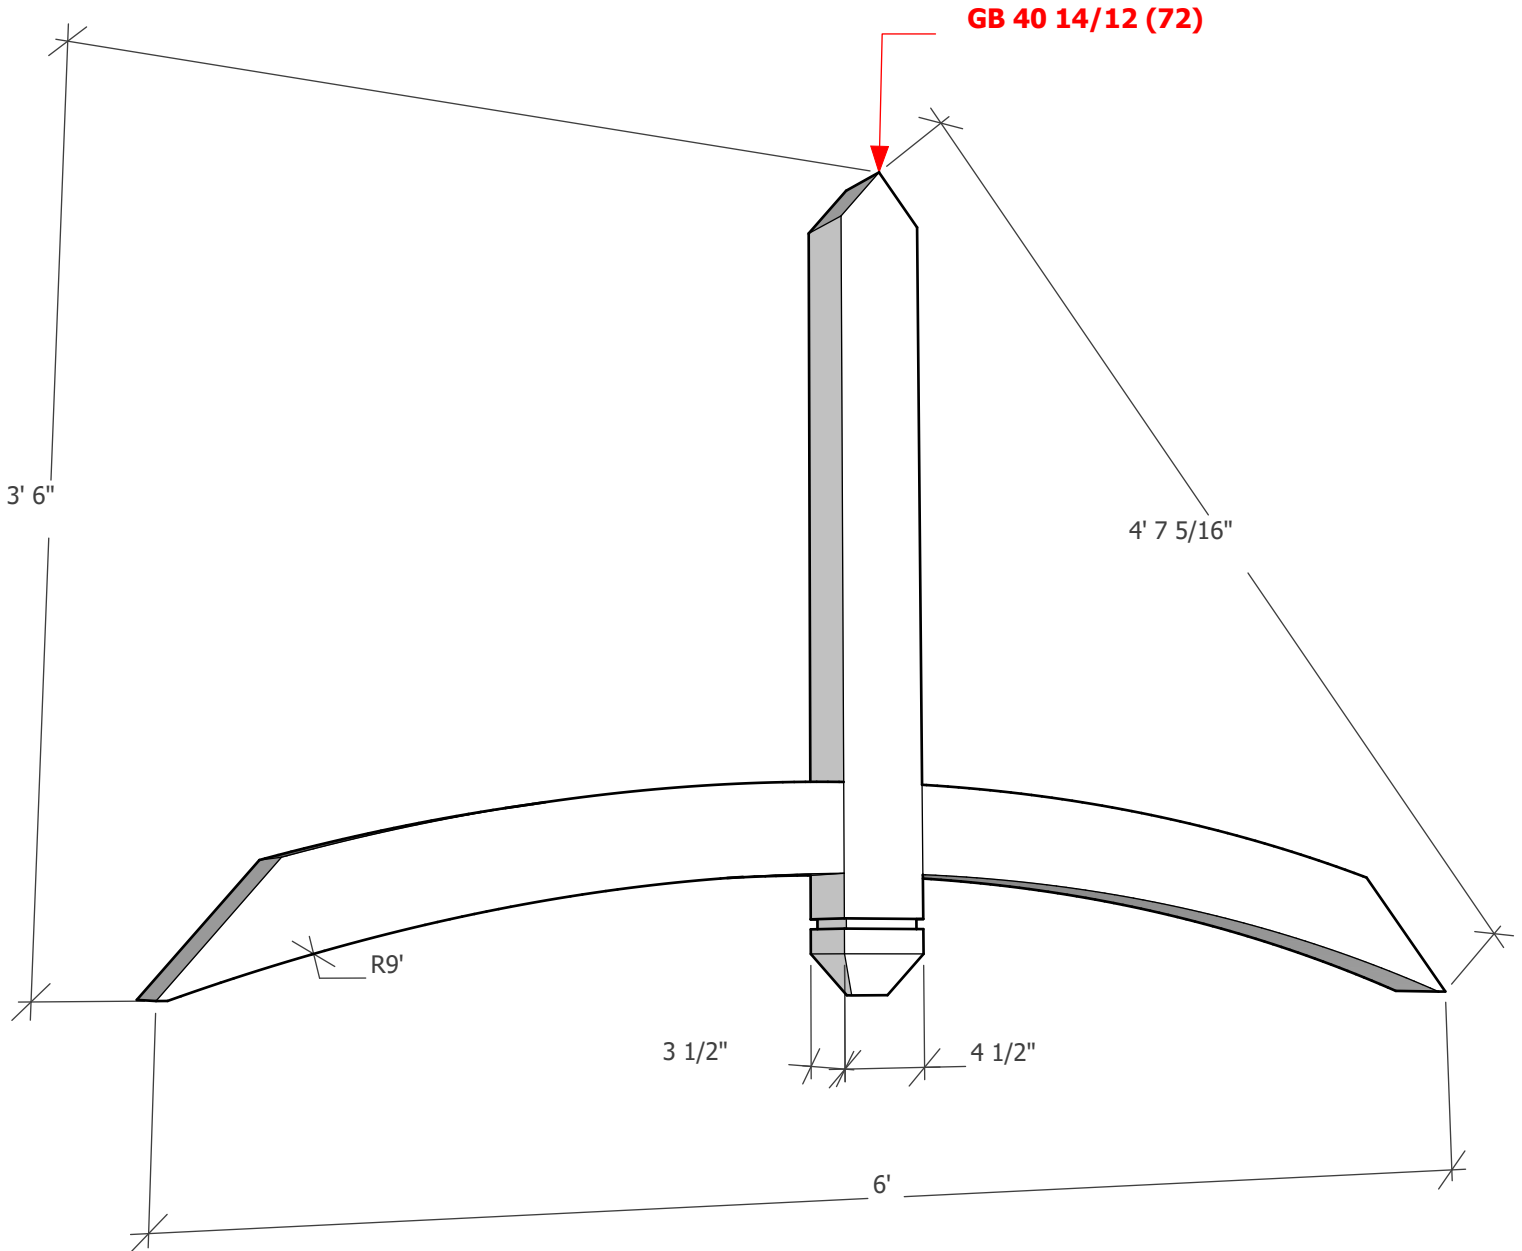

# Gable Bracket 40T72 - 14/12 - Width 72"

Thickness optional (3 1/2" shown)

To see product options or learn more about this product, go to [timberbuild.com](http://timberbuild.com) and search for: **Gable Bracket 40T72**