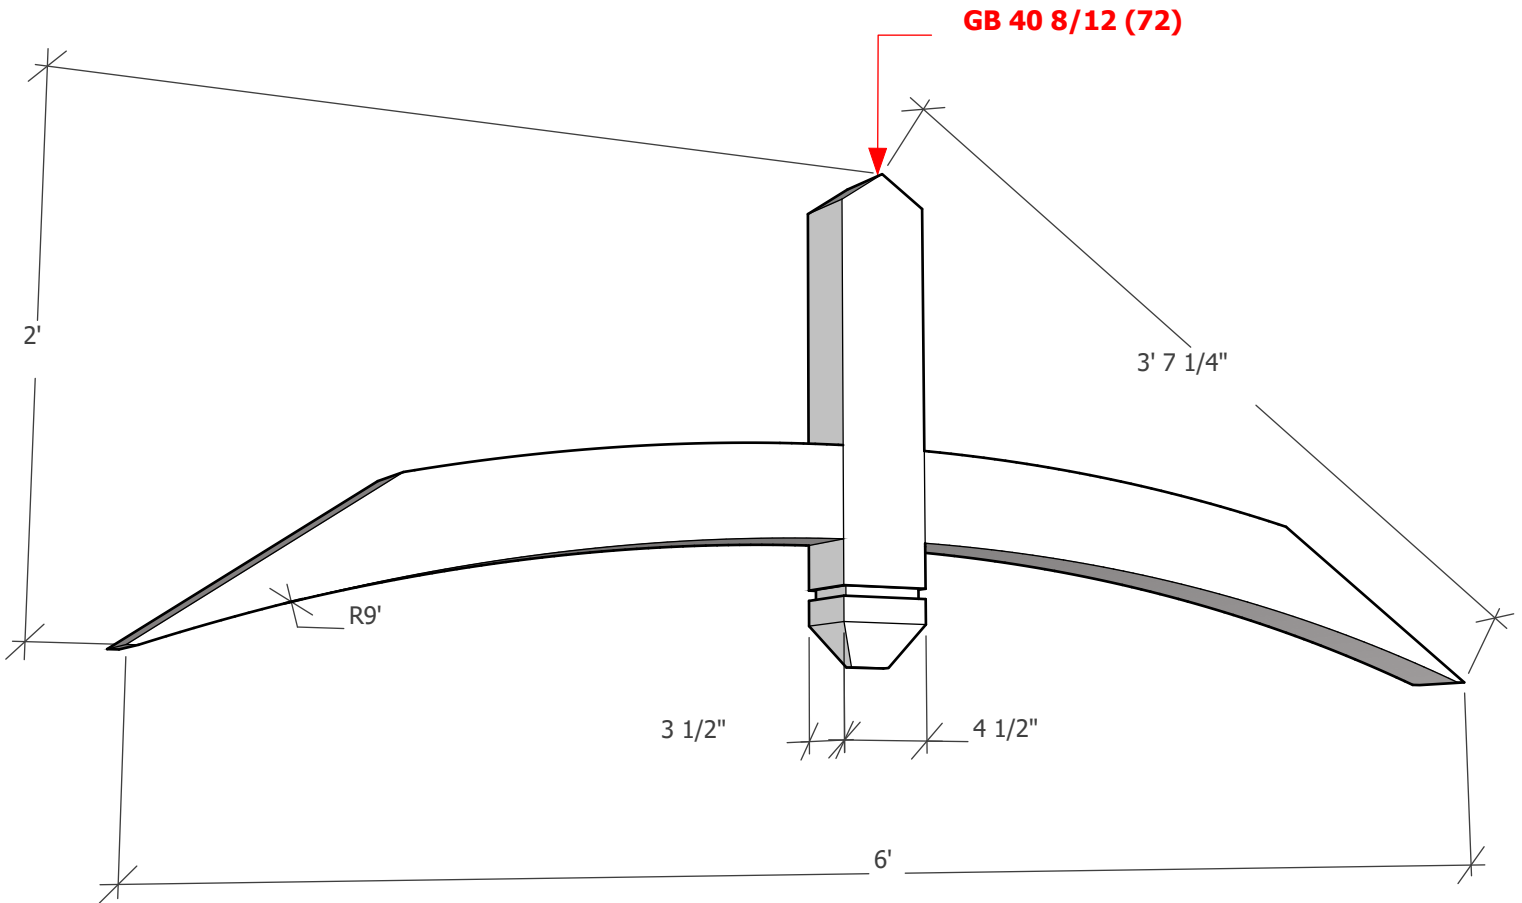

Thickness optional (3 1/2" shown)

To see product options or learn more about this product, go to timberbuild.com and search for: **Gable Bracket 40T72**

	<p>Copyright Statement: All drawings, pictures, and specifications are the property of Timber Build and shall not be reproduced, copied, or used as the basis for manufacture, comparable pricing (bid), or sale of a product without the written permission of Timber Build.</p>	<p>770-406-6646 www.TimberBuild.com Sales@TimberBuild.com</p>	<p>CAD Drawing Available</p>	<p>Page</p>
		<p>March 6, 2024</p>	<p>1</p>	