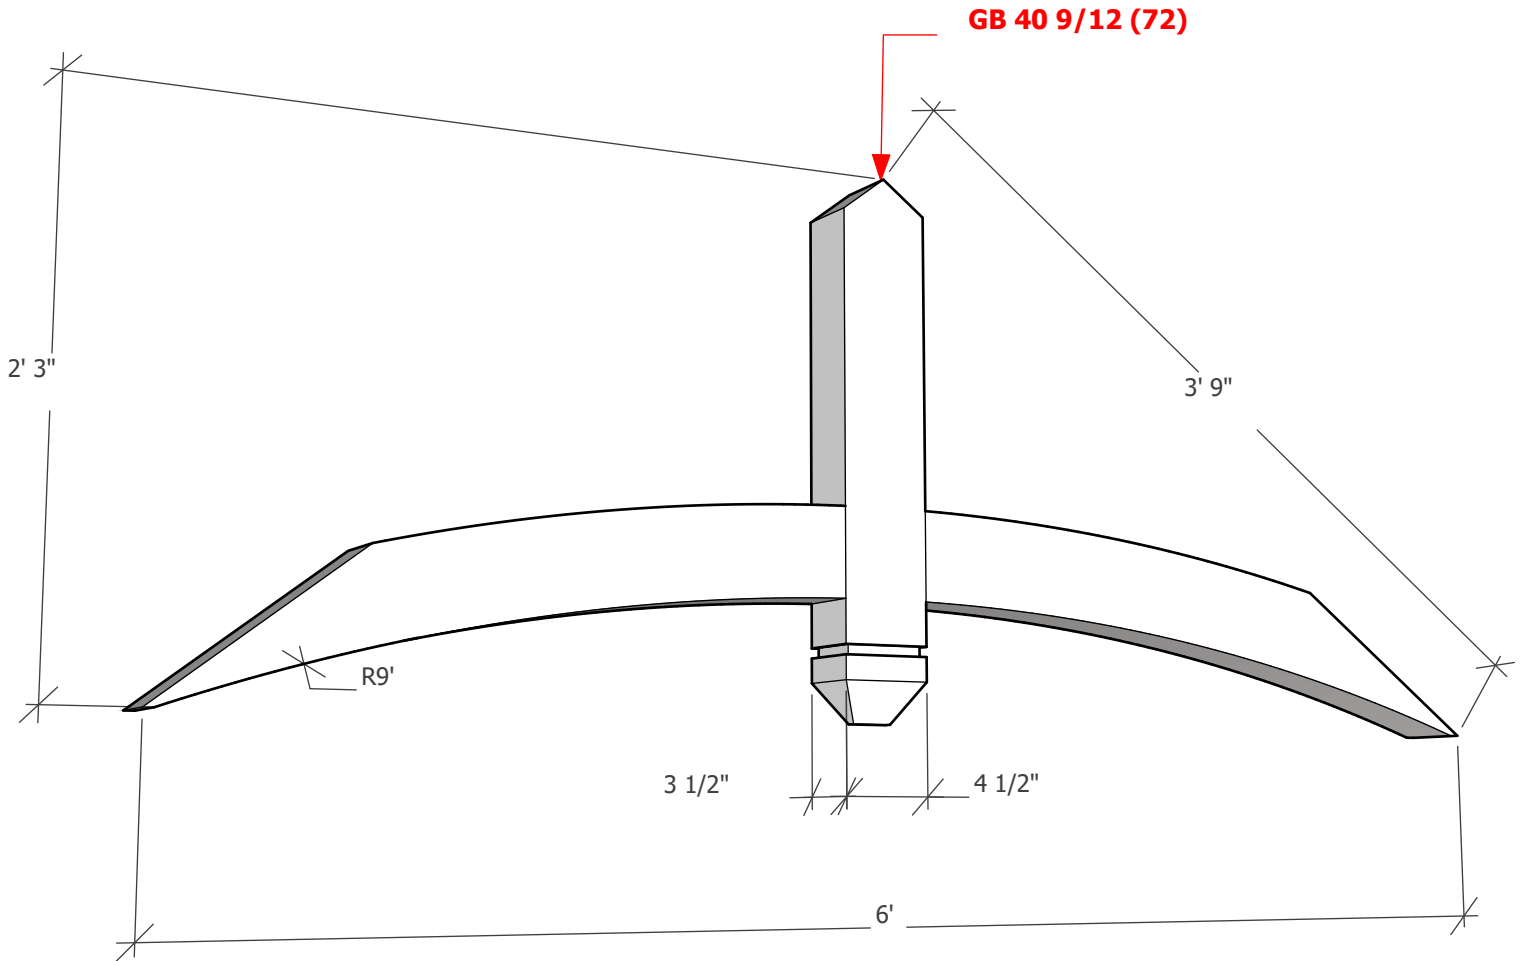

Thickness optional (3 1/2" shown)

To see product options or learn more about this product, go to timberbuild.com and search for: **Gable Bracket 40T72**

Copyright Statement: All drawings, pictures, and specifications are the property of Timber Build and shall not be reproduced, copied, or used as the basis for manufacture, comparable pricing (bid), or sale of a product without the written permission of Timber Build.