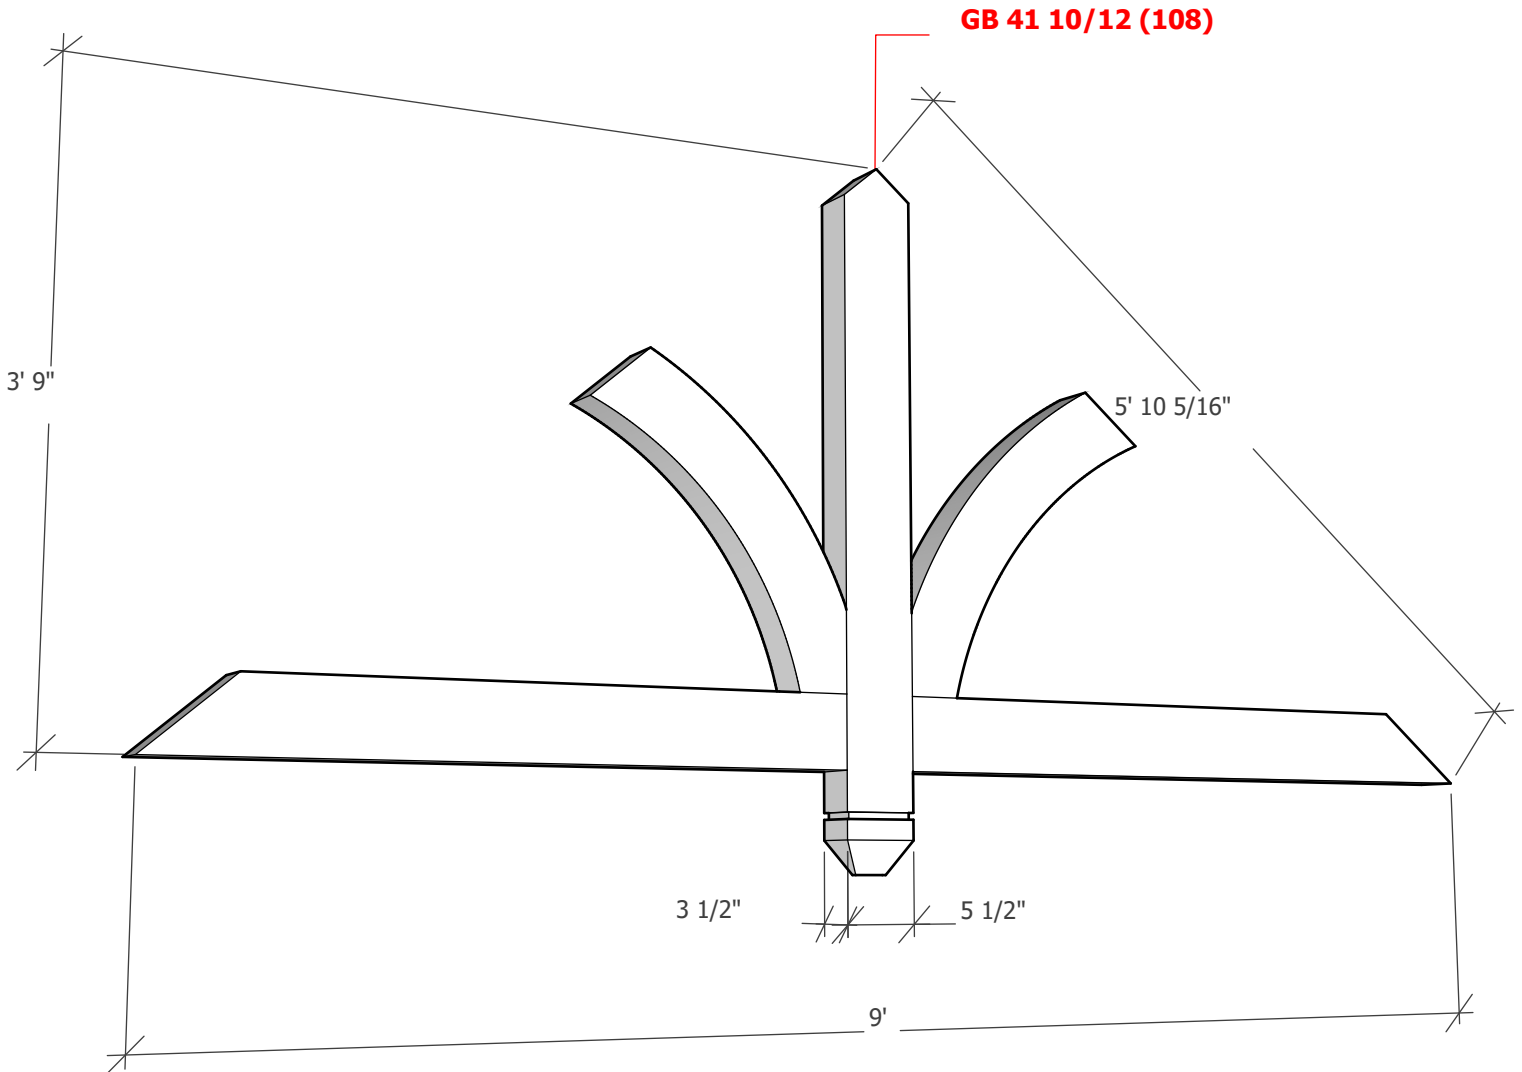

Thickness optional (3 1/2" shown)

To see product options or learn more about this product, go to timberbuild.com and search for: **Gable Bracket 41T108**

Copyright Statement: All drawings, pictures, and specifications are the property of Timber Build and shall not be reproduced, copied, or used as the basis for manufacture, comparable pricing (bid), or sale of a product without the written permission of Timber Build.