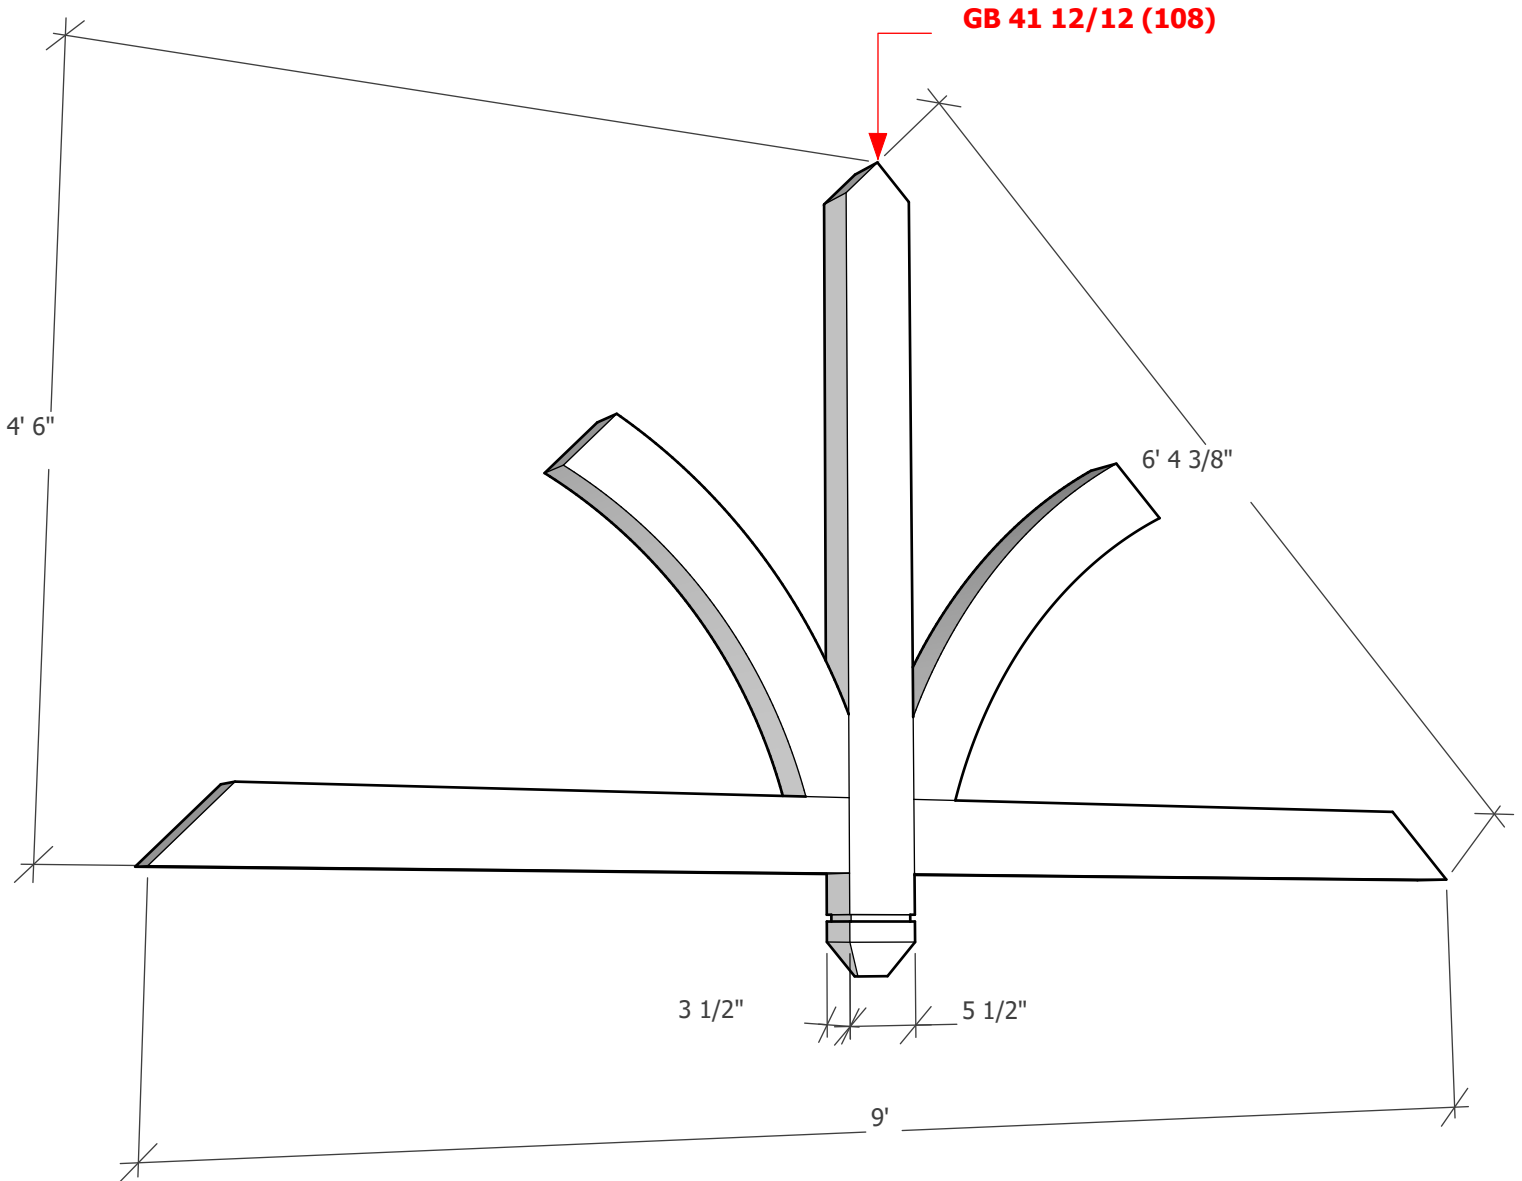

Thickness optional (3 1/2" shown)

To see product options or learn more about this product, go to timberbuild.com and search for: **Gable Bracket 41T108**

Copyright Statement: All drawings, pictures, and specifications are the property of Timber Build and shall not be reproduced, copied, or used as the basis for manufacture, comparable pricing (bid), or sale of a product without the written permission of Timber Build.