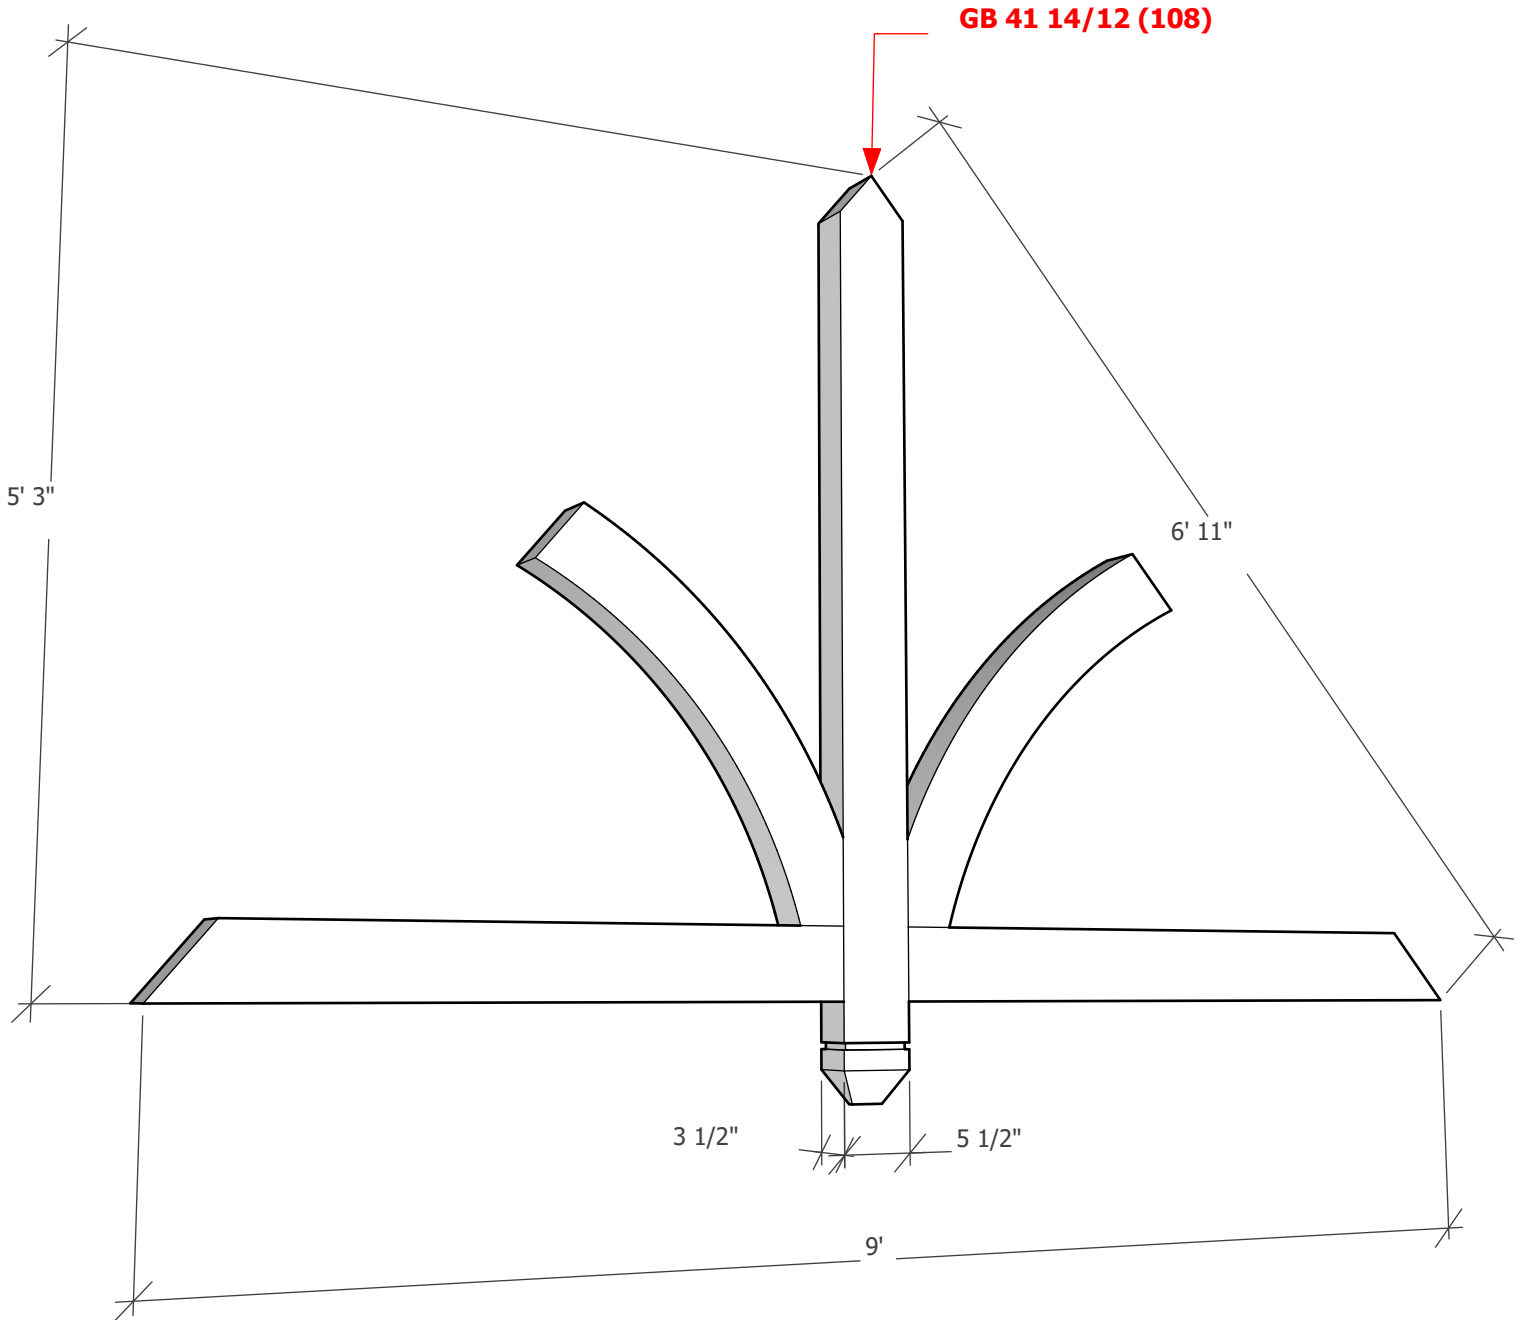

Thickness optional (3 1/2" shown)

To see product options or learn more about this product, go to timberbuild.com and search for: **Gable Bracket 41T108**

Copyright Statement: All drawings, pictures, and specifications are the property of Timber Build and shall not be reproduced, copied, or used as the basis for manufacture, comparable pricing (bid), or sale of a product without the written permission of Timber Build.