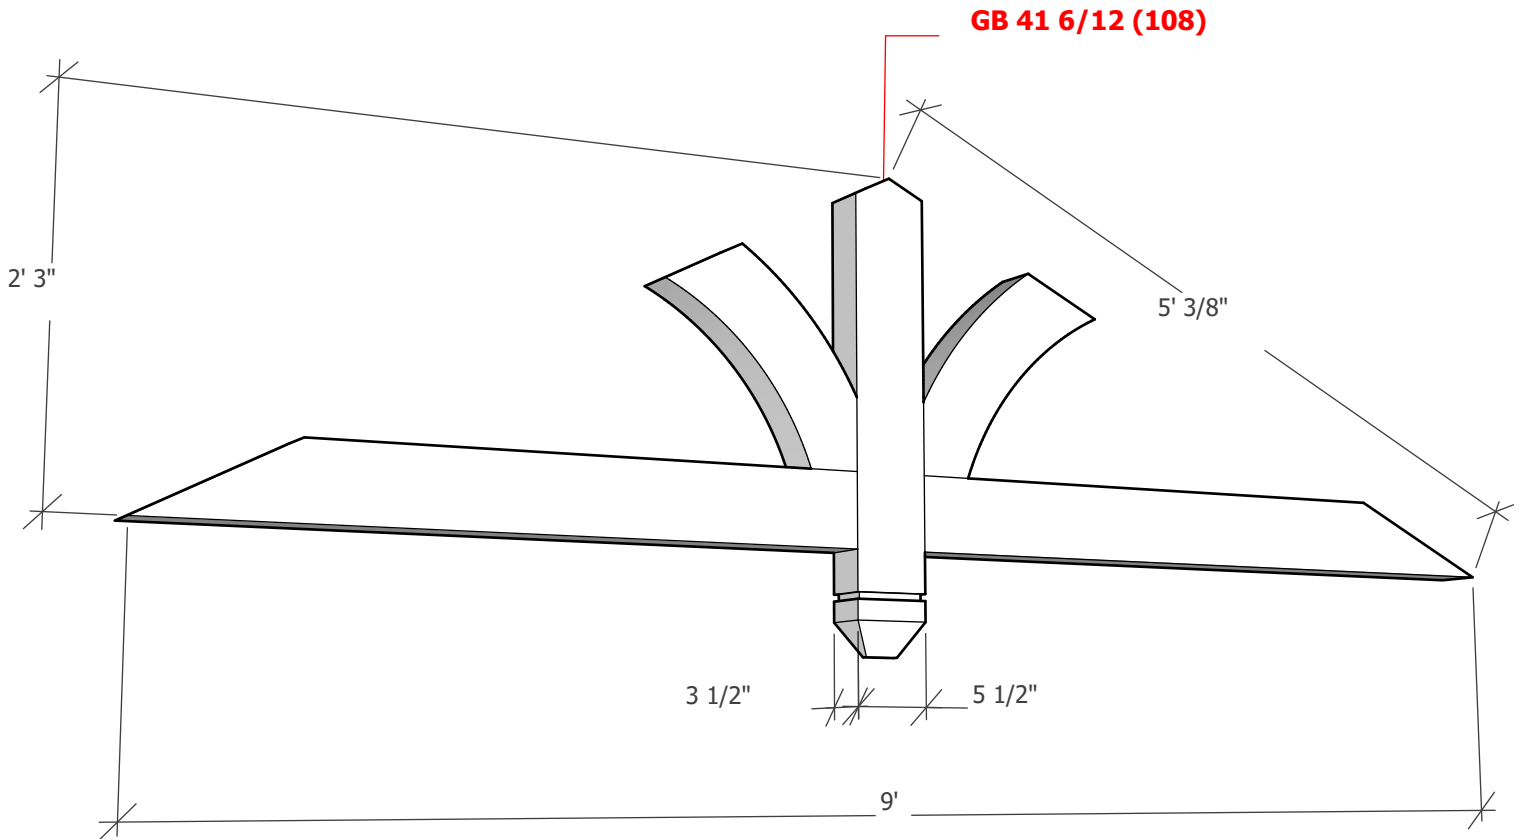

Thickness optional (3 1/2" shown)

To see product options or learn more about this product, go to timberbuild.com and search for: **Gable Bracket 41T108**

Copyright Statement: All drawings, pictures, and specifications are the property of Timber Build and shall not be reproduced, copied, or used as the basis for manufacture, comparable pricing (bid), or sale of a product without the written permission of Timber Build.