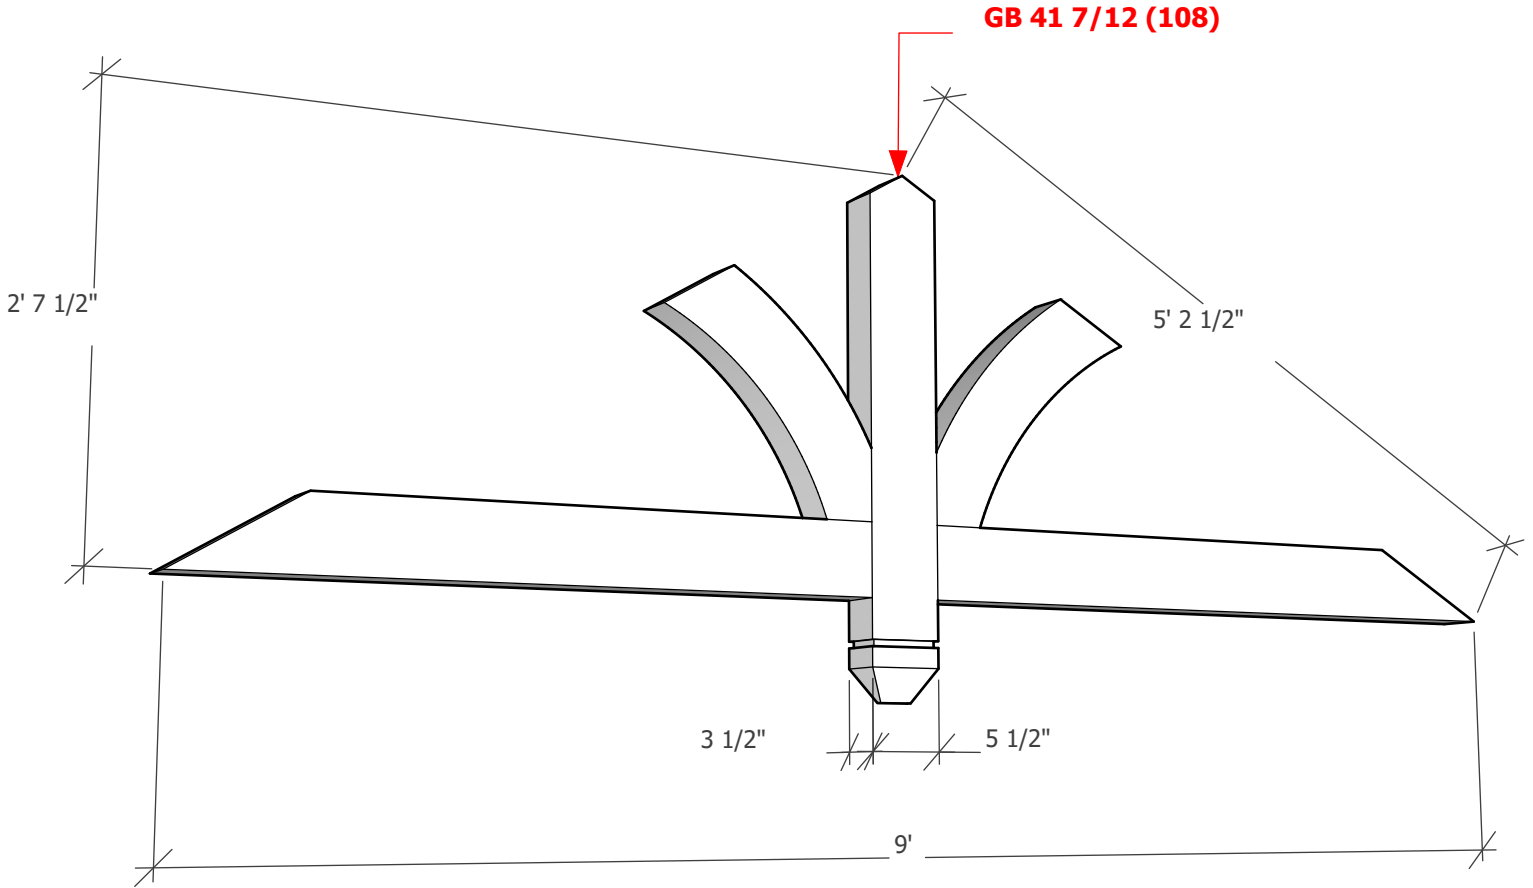

Thickness optional (3 1/2" shown)

To see product options or learn more about this product, go to timberbuild.com and search for: **Gable Bracket 41T108**

Copyright Statement: All drawings, pictures, and specifications are the property of Timber Build and shall not be reproduced, copied, or used as the basis for manufacture, comparable pricing (bid), or sale of a product without the written permission of Timber Build.