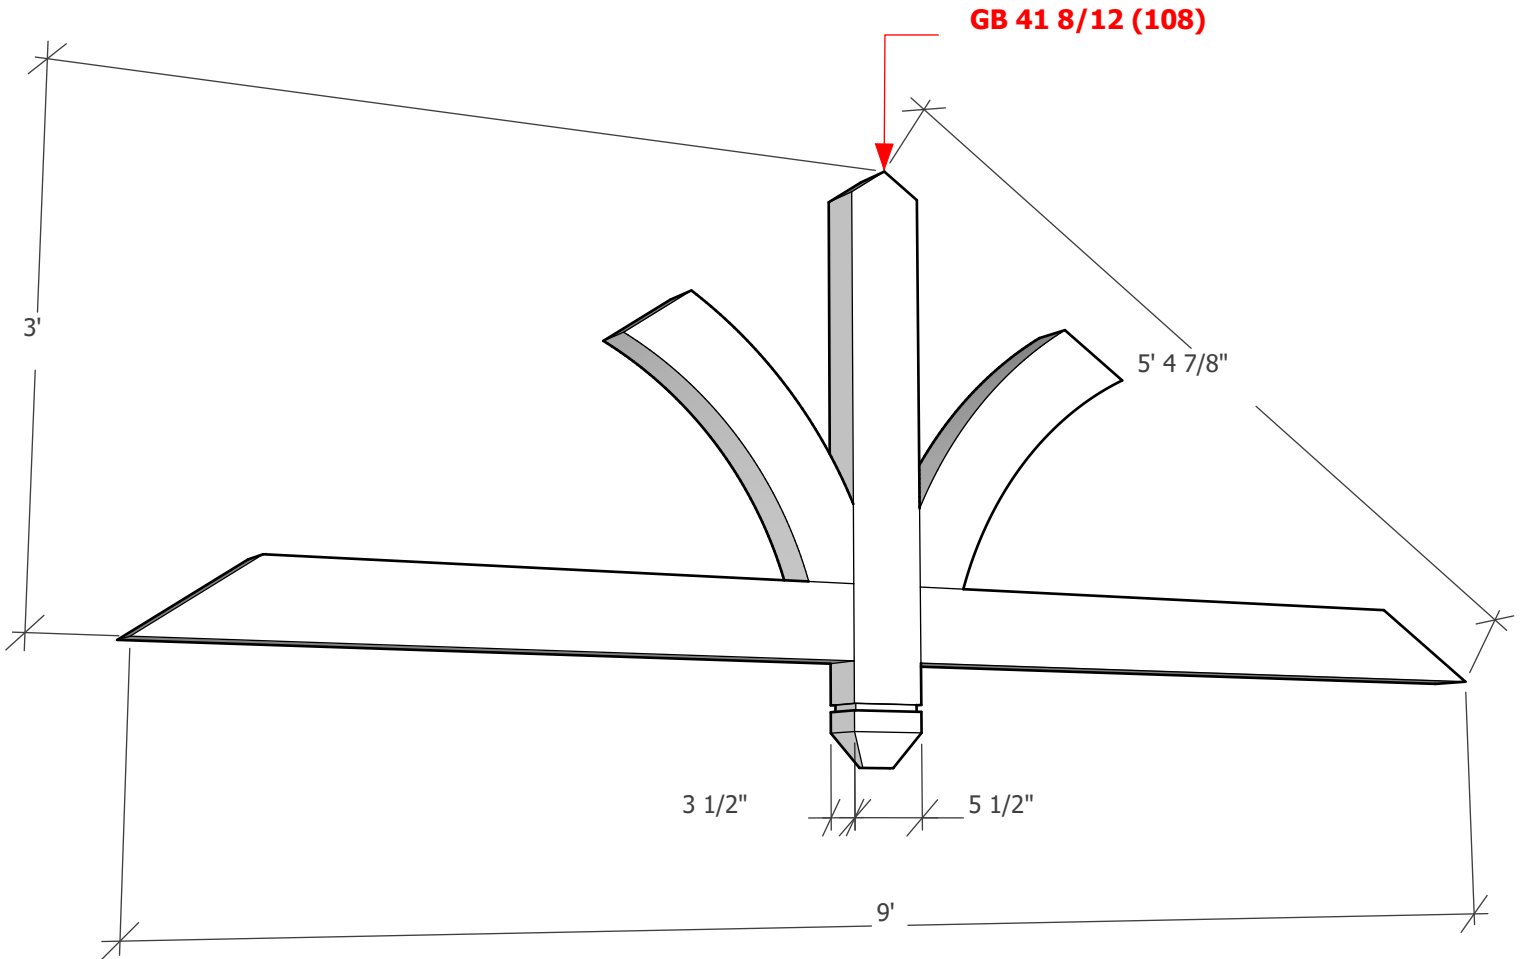

Thickness optional (3 1/2" shown)

To see product options or learn more about this product, go to timberbuild.com and search for: **Gable Bracket 41T108**

Copyright Statement: All drawings, pictures, and specifications are the property of Timber Build and shall not be reproduced, copied, or used as the basis for manufacture, comparable pricing (bid), or sale of a product without the written permission of Timber Build.