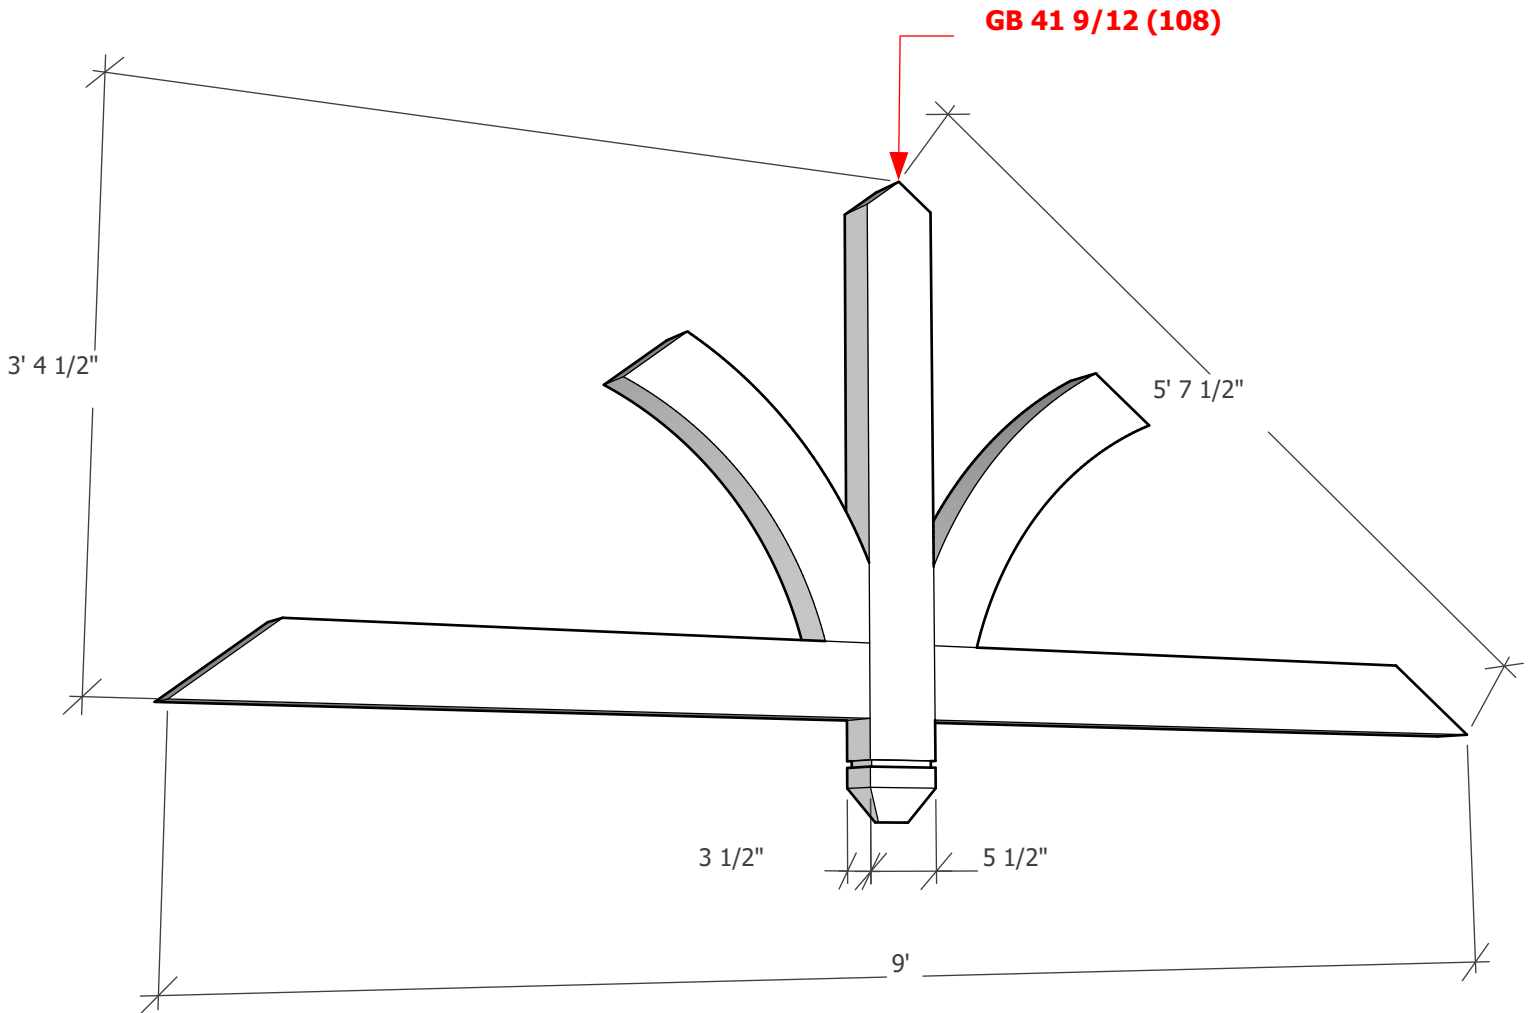

Thickness optional (3 1/2" shown)

To see product options or learn more about this product, go to timberbuild.com and search for: **Gable Bracket 41T108**

Copyright Statement: All drawings, pictures, and specifications are the property of Timber Build and shall not be reproduced, copied, or used as the basis for manufacture, comparable pricing (bid), or sale of a product without the written permission of Timber Build.