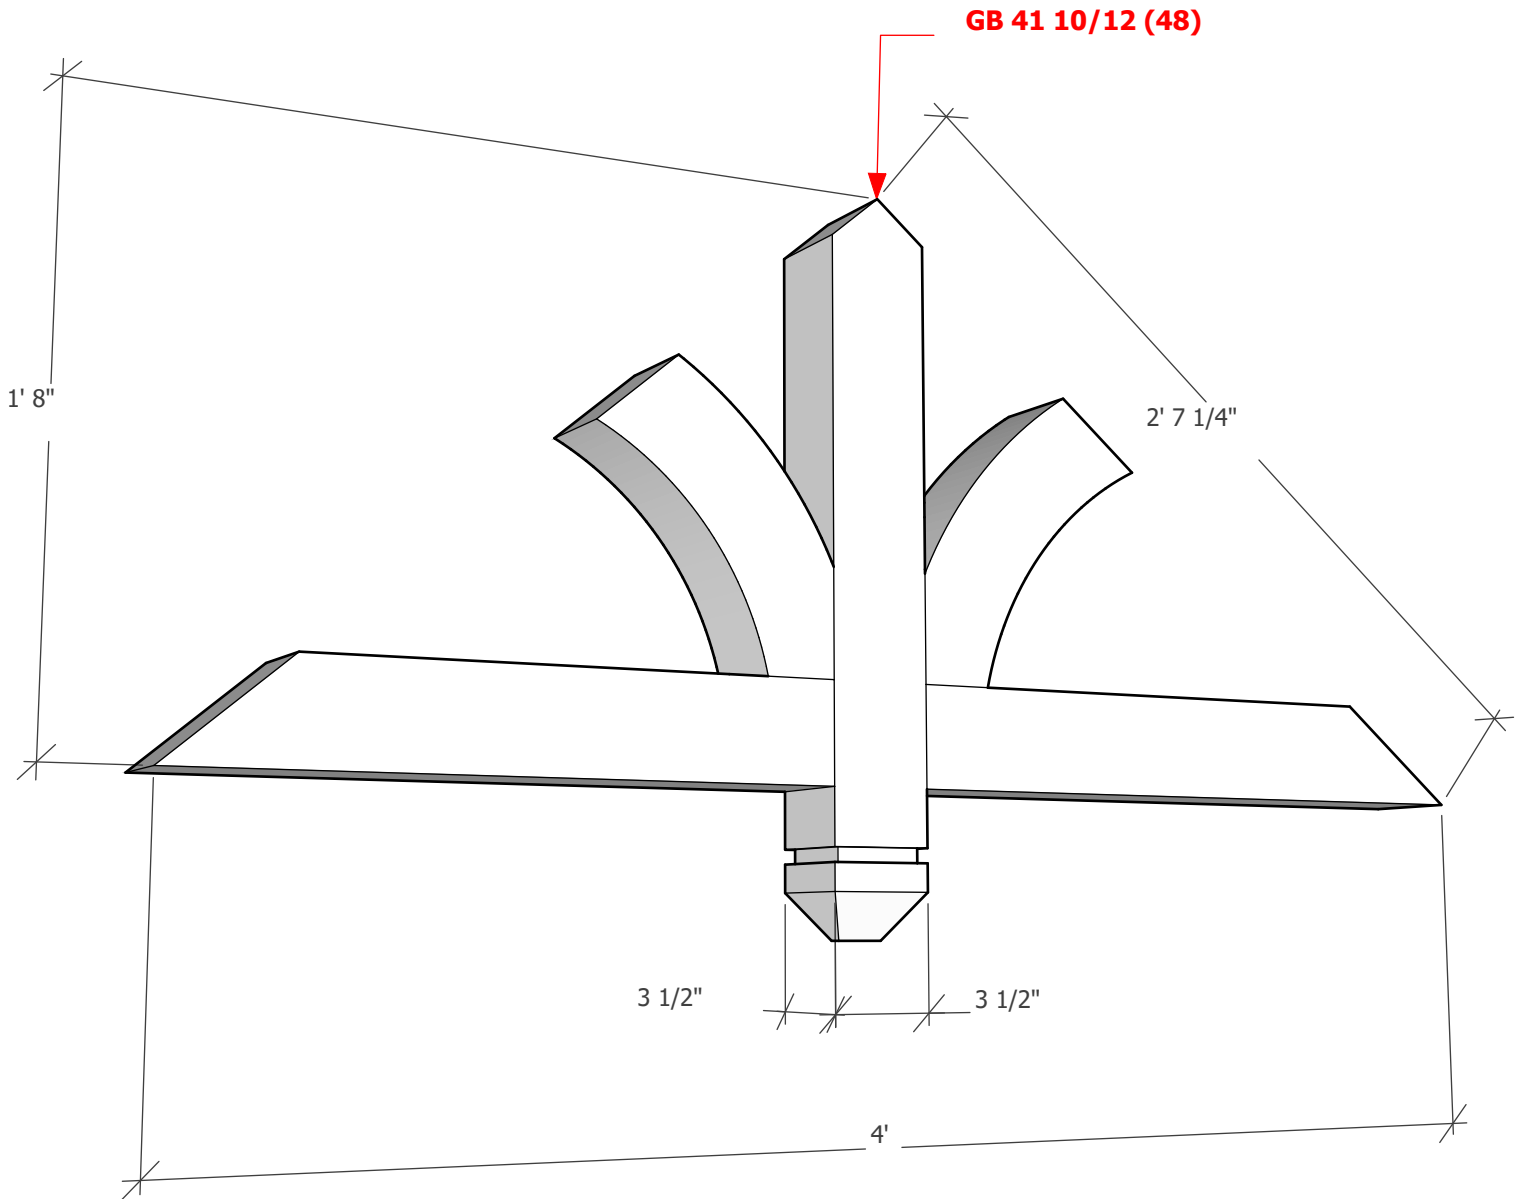

Thickness optional (3 1/2" shown)

To see product options or learn more about this product, go to timberbuild.com and search for: **Gable Bracket 41T48**

Copyright Statement: All drawings, pictures, and specifications are the property of Timber Build and shall not be reproduced, copied, or used as the basis for manufacture, comparable pricing (bid), or sale of a product without the written permission of Timber Build.