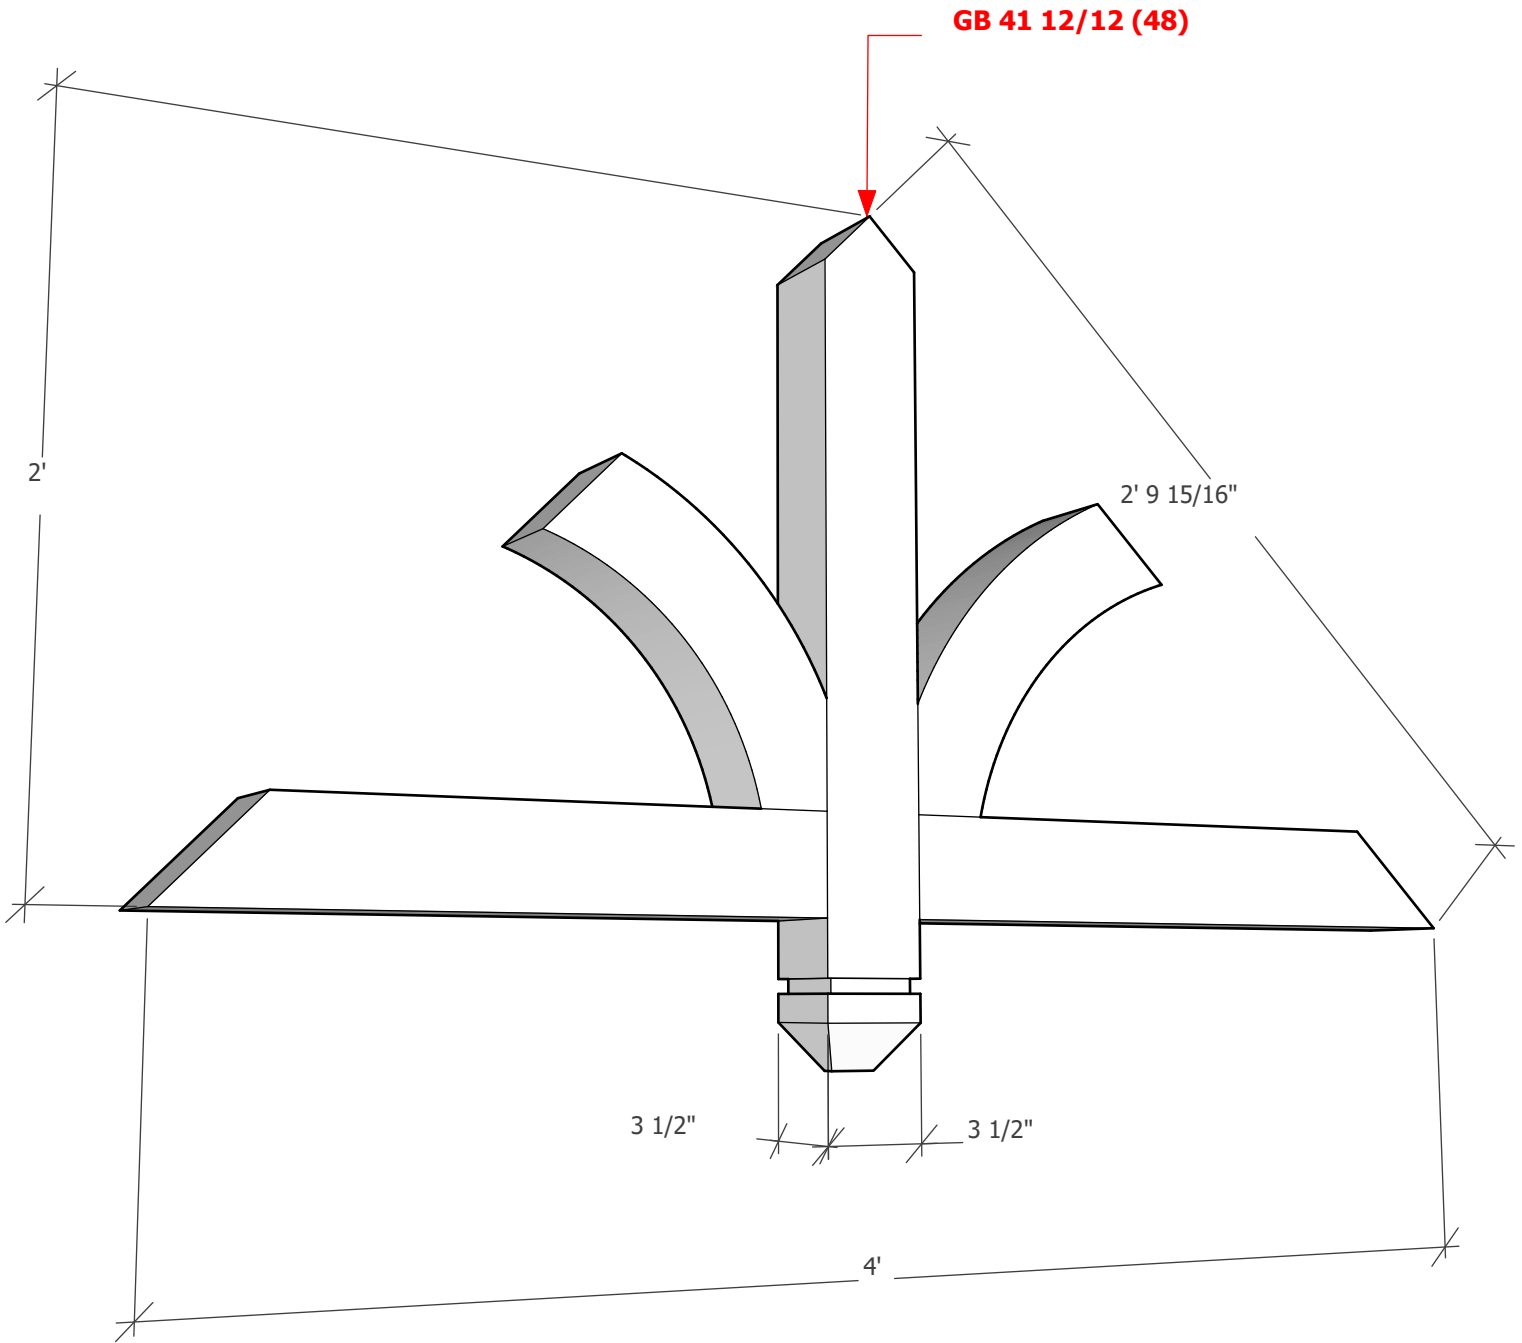

# Gable Bracket 41T48 - 12/12 - Width 48"

Thickness optional (3 1/2" shown)

To see product options or learn more about this product, go to [timberbuild.com](http://timberbuild.com) and search for: **Gable Bracket 41T48**