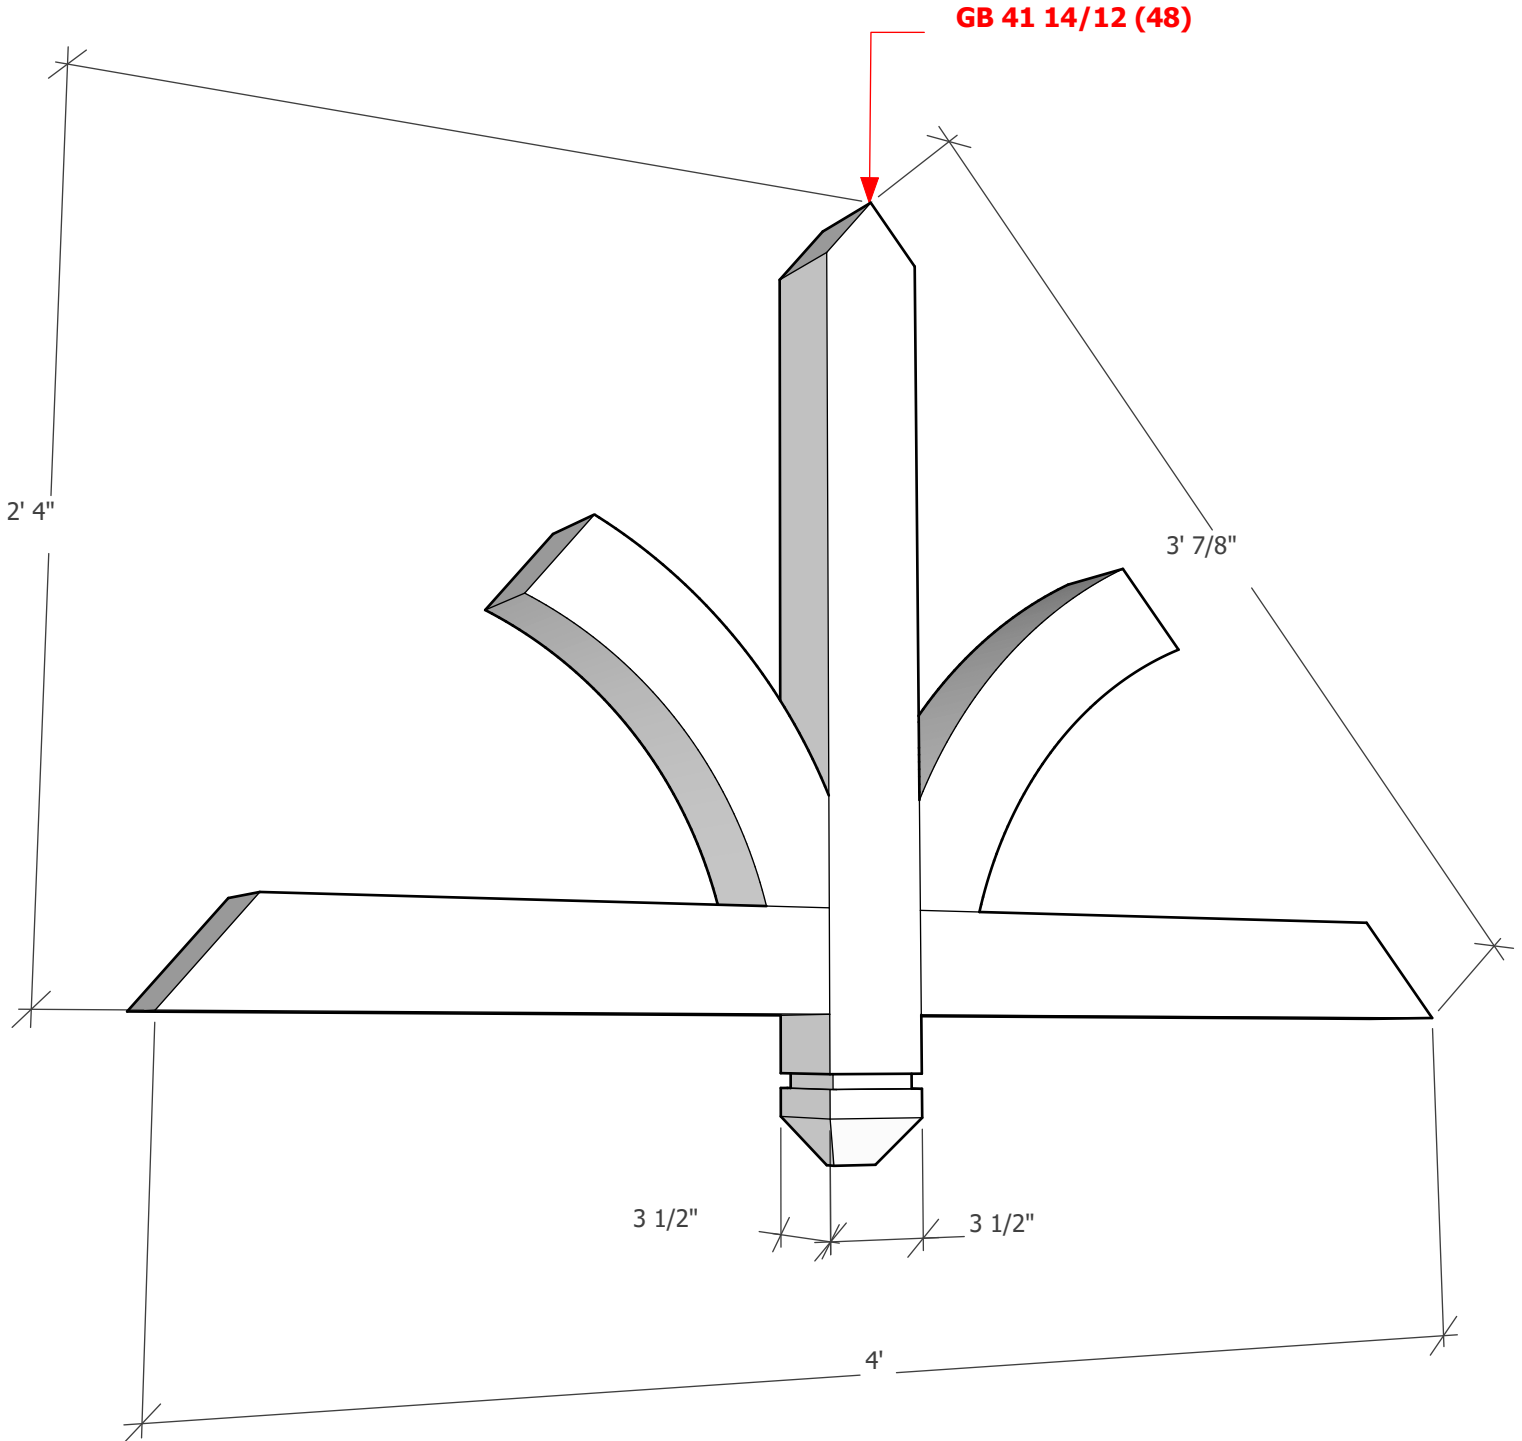

Gable Bracket 41T48 - 14/12 - Width 48"

Thickness optional (3 1/2" shown)

To see product options or learn more about this product, go to timberbuild.com and search for: **Gable Bracket 41T48**

Copyright Statement: All drawings, pictures, and specifications are the property of Timber Build and shall not be reproduced, copied, or used as the basis for manufacture, comparable pricing (bid), or sale of a product without the written permission of Timber Build.