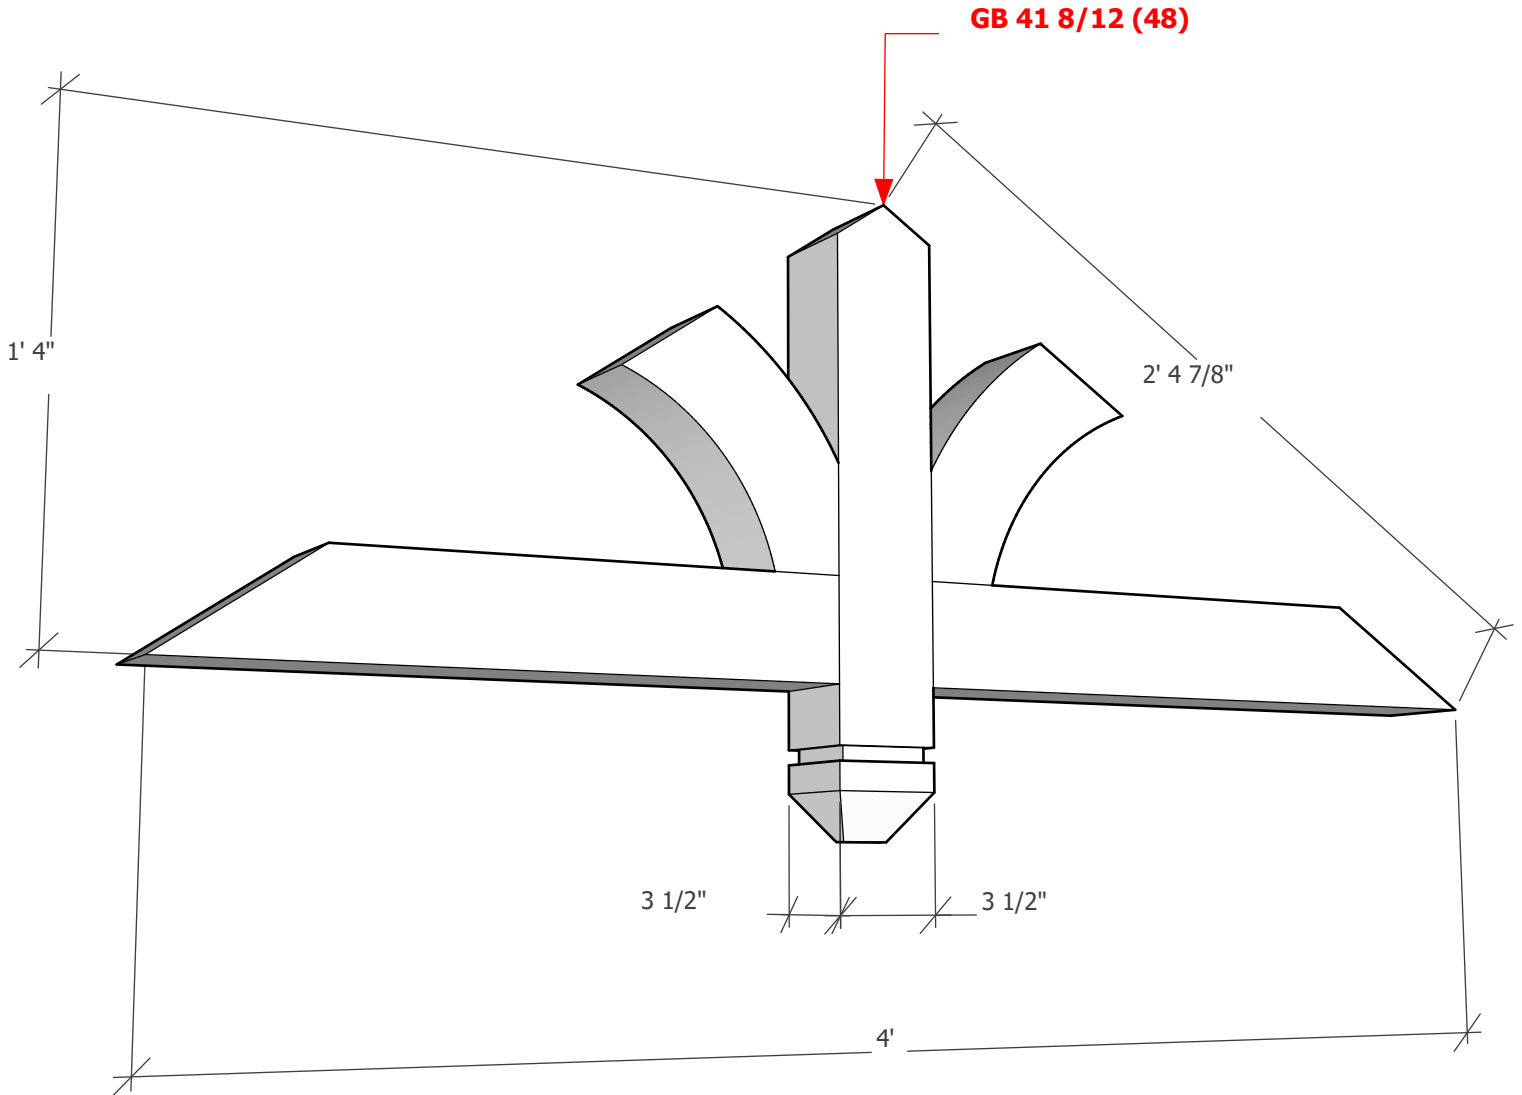

Thickness optional (3 1/2" shown)

To see product options or learn more about this product, go to timberbuild.com and search for: **Gable Bracket 41T48**

Copyright Statement: All drawings, pictures, and specifications are the property of Timber Build and shall not be reproduced, copied, or used as the basis for manufacture, comparable pricing (bid), or sale of a product without the written permission of Timber Build.