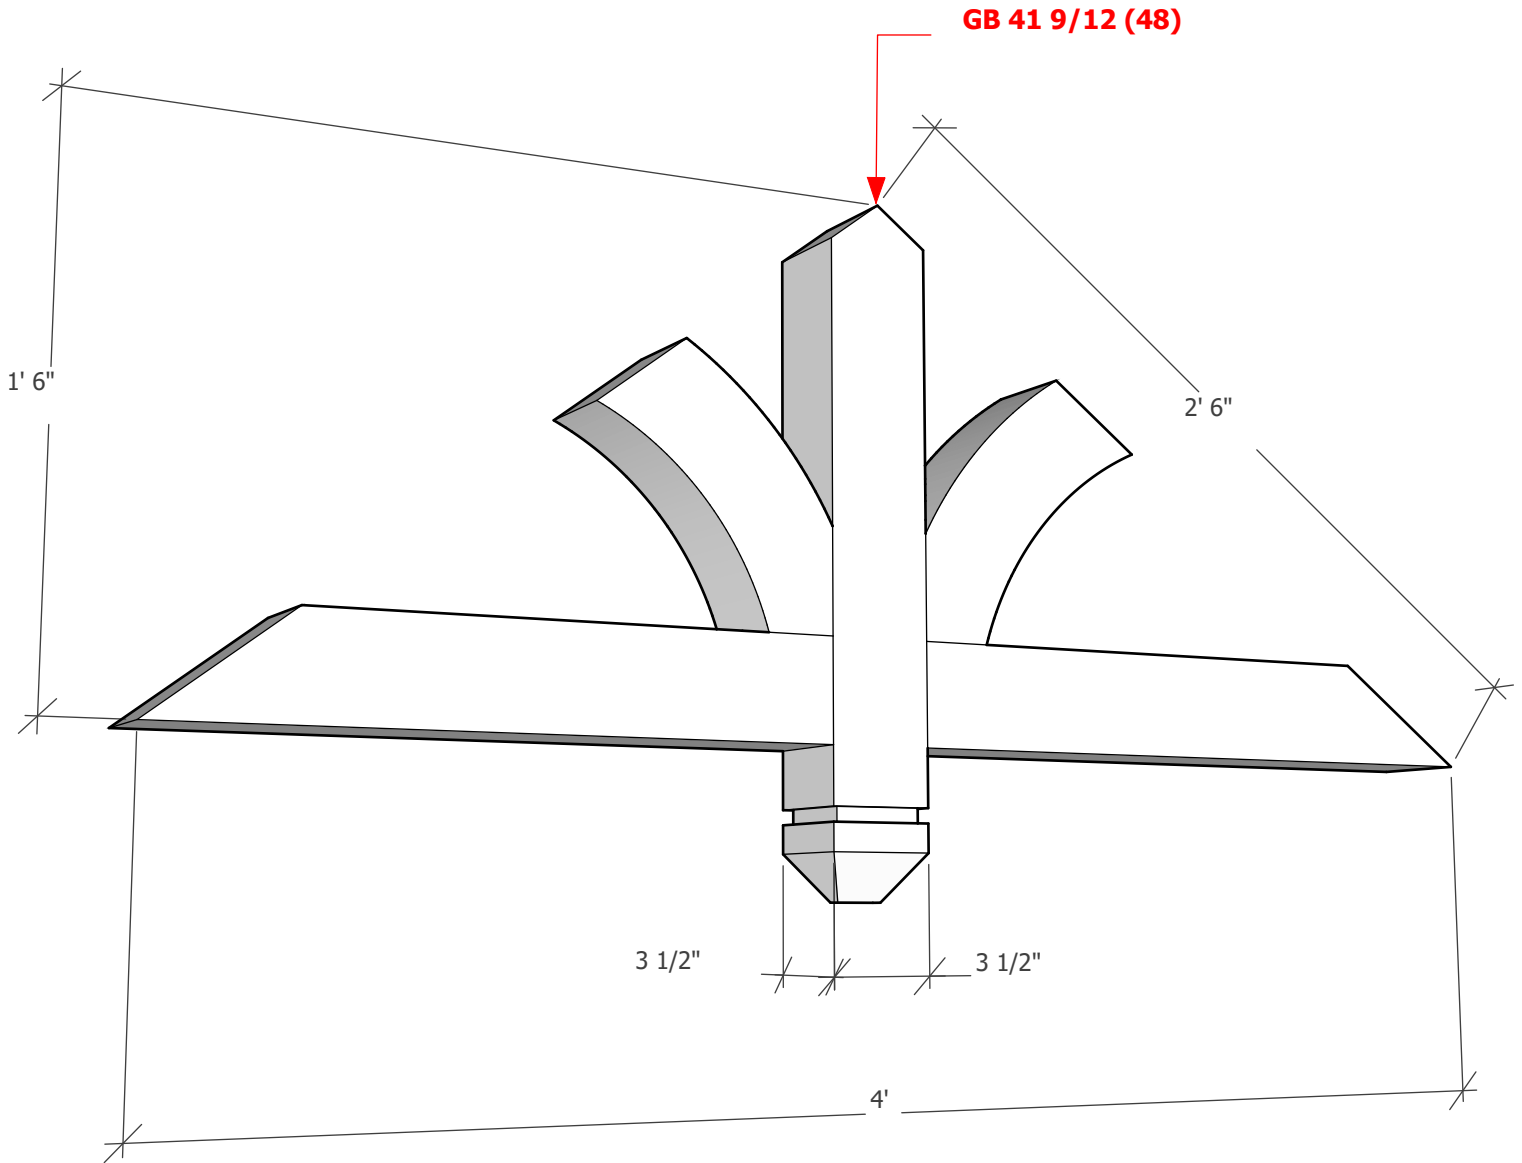

Thickness optional (3 1/2" shown)

To see product options or learn more about this product, go to [timberbuild.com](http://timberbuild.com) and search for: **Gable Bracket 41T48**

Copyright Statement: All drawings, pictures, and specifications are the property of Timber Build and shall not be reproduced, copied, or used as the basis for manufacture, comparable pricing (bid), or sale of a product without the written permission of Timber Build.