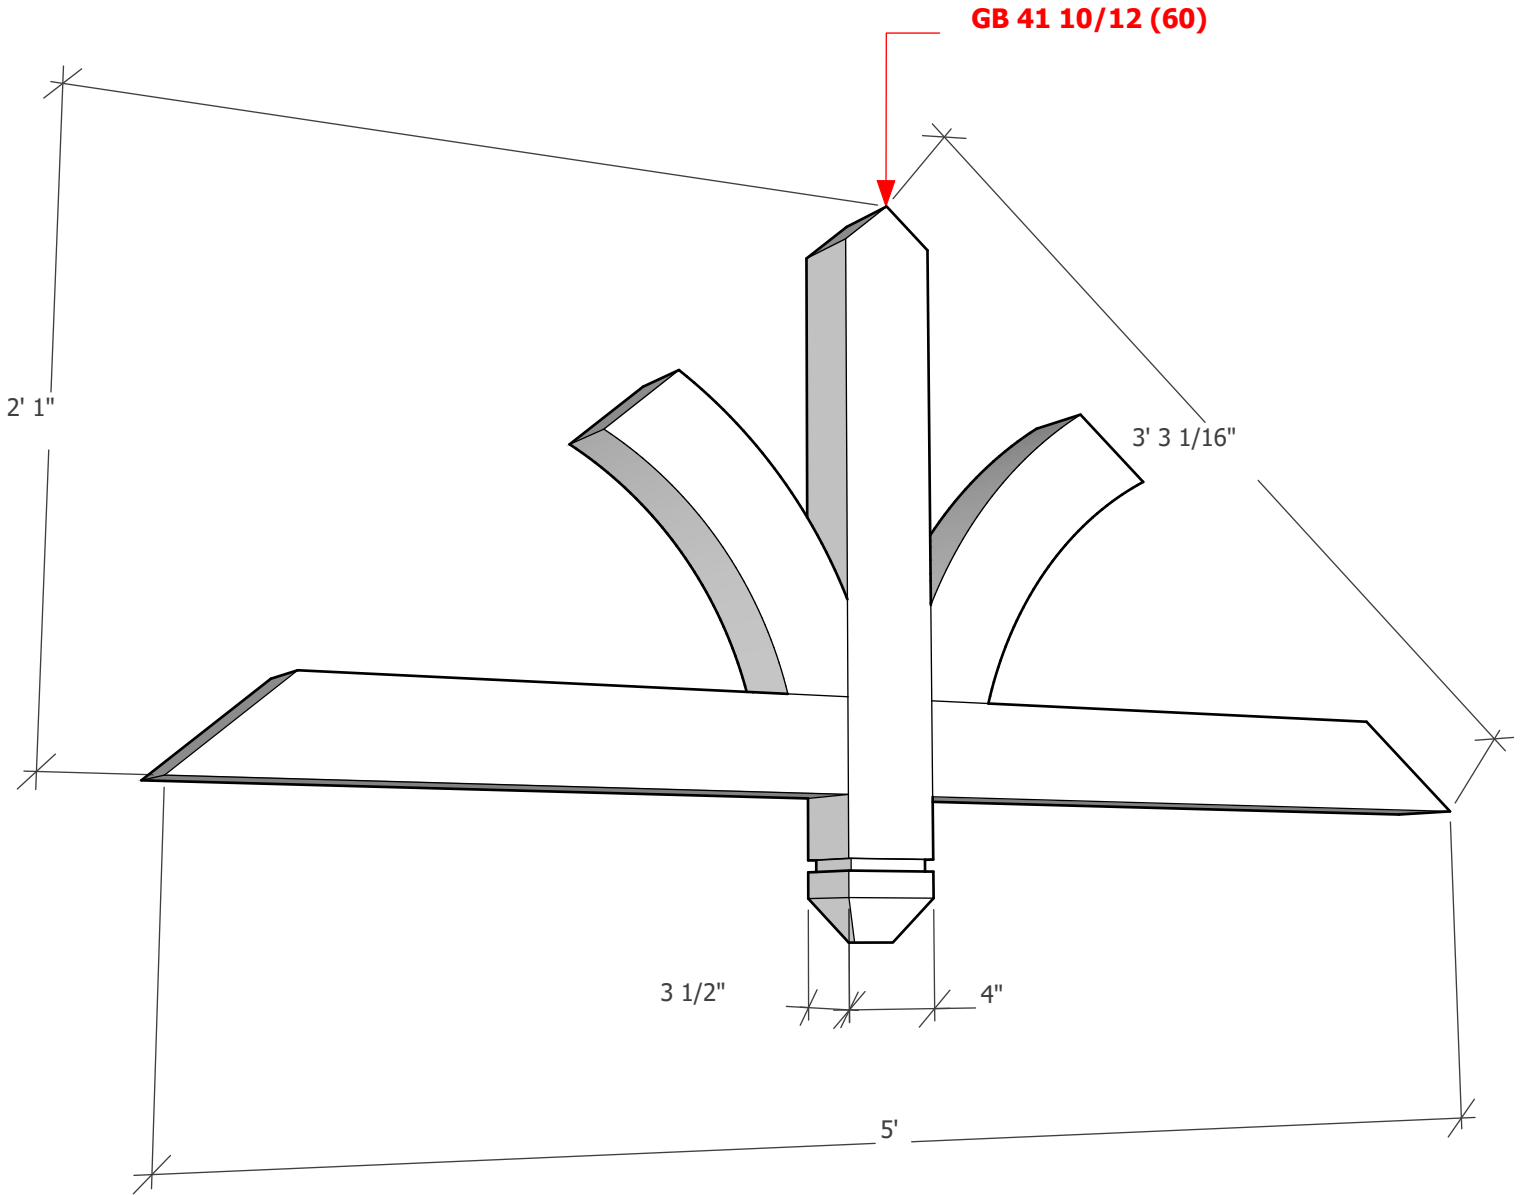

# Gable Bracket 41T60 - 10/12 - Width 60"

Thickness optional (3 1/2" shown)

To see product options or learn more about this product, go to [timberbuild.com](http://timberbuild.com) and search for: **Gable Bracket 41T60**