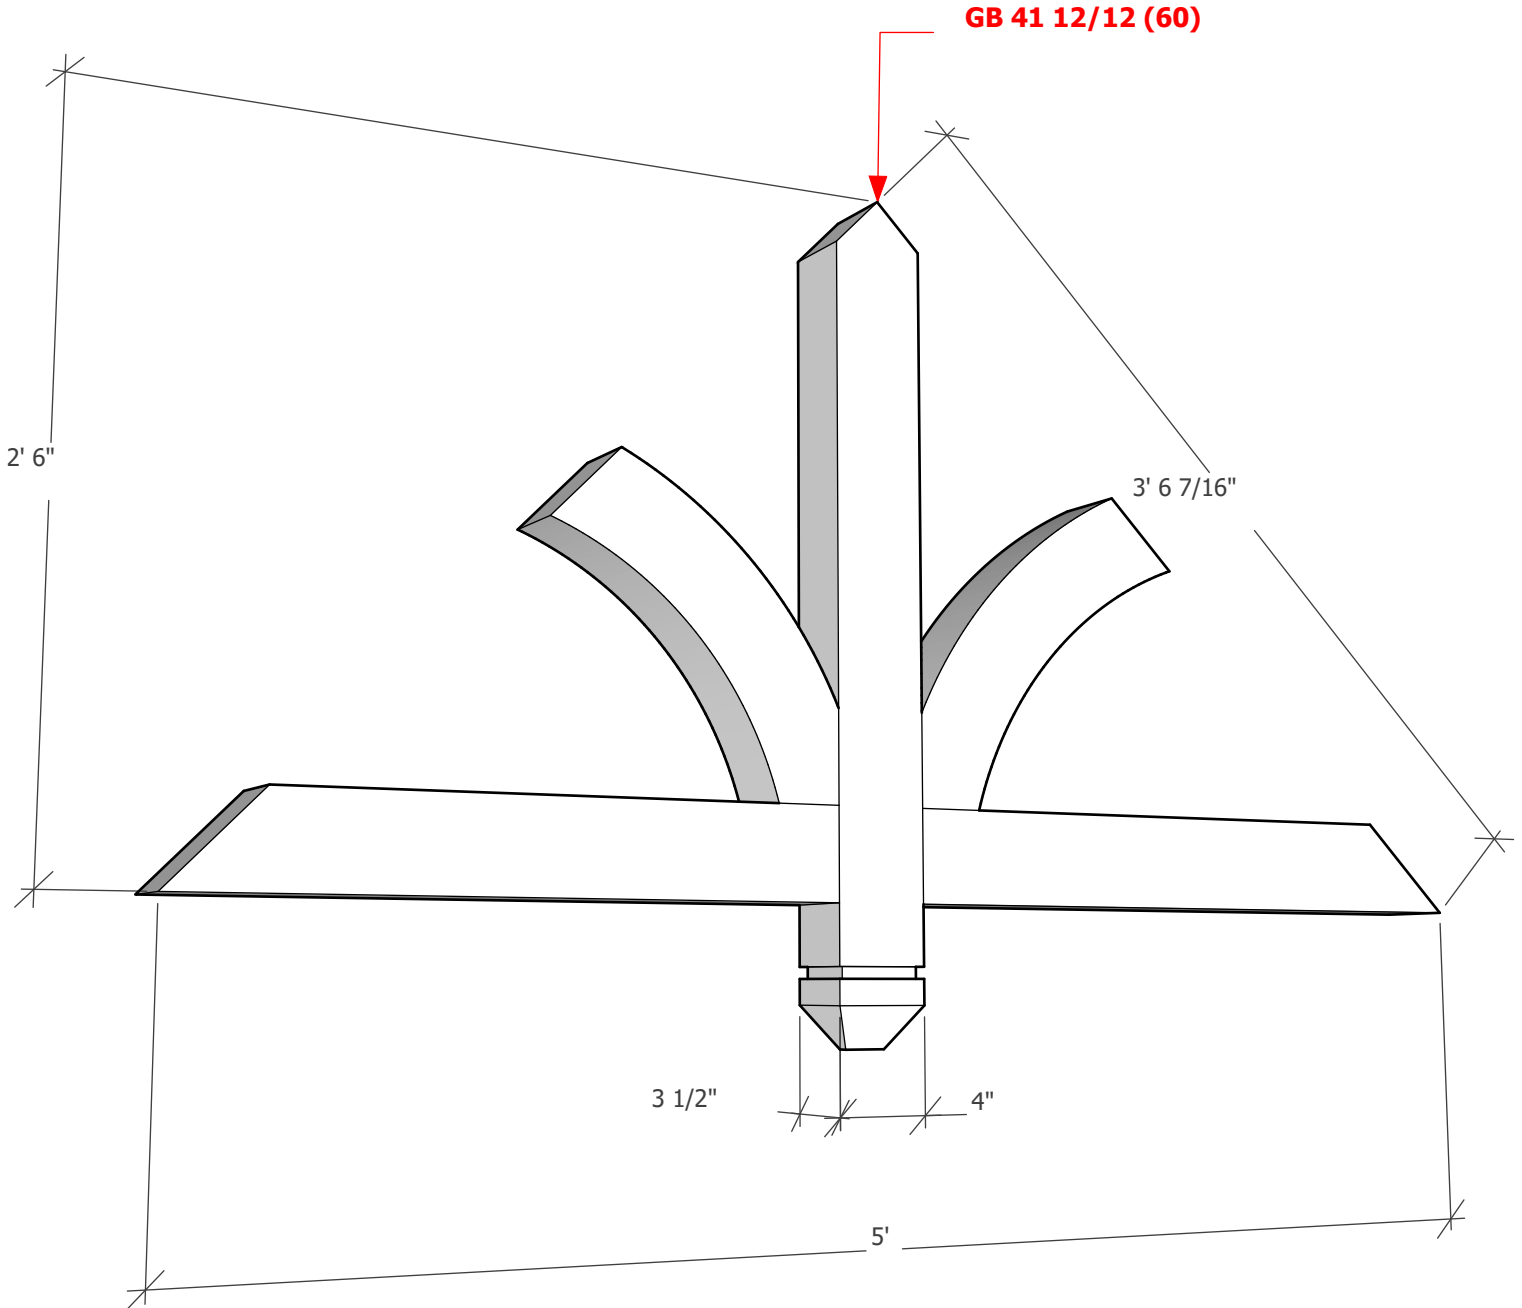

Gable Bracket 41T60 - 12/12 - Width 60"

Thickness optional (3 1/2" shown)

To see product options or learn more about this product, go to timberbuild.com and search for: **Gable Bracket 41T60**

Copyright Statement: All drawings, pictures, and specifications are the property of Timber Build and shall not be reproduced, copied, or used as the basis for manufacture, comparable pricing (bid), or sale of a product without the written permission of Timber Build.