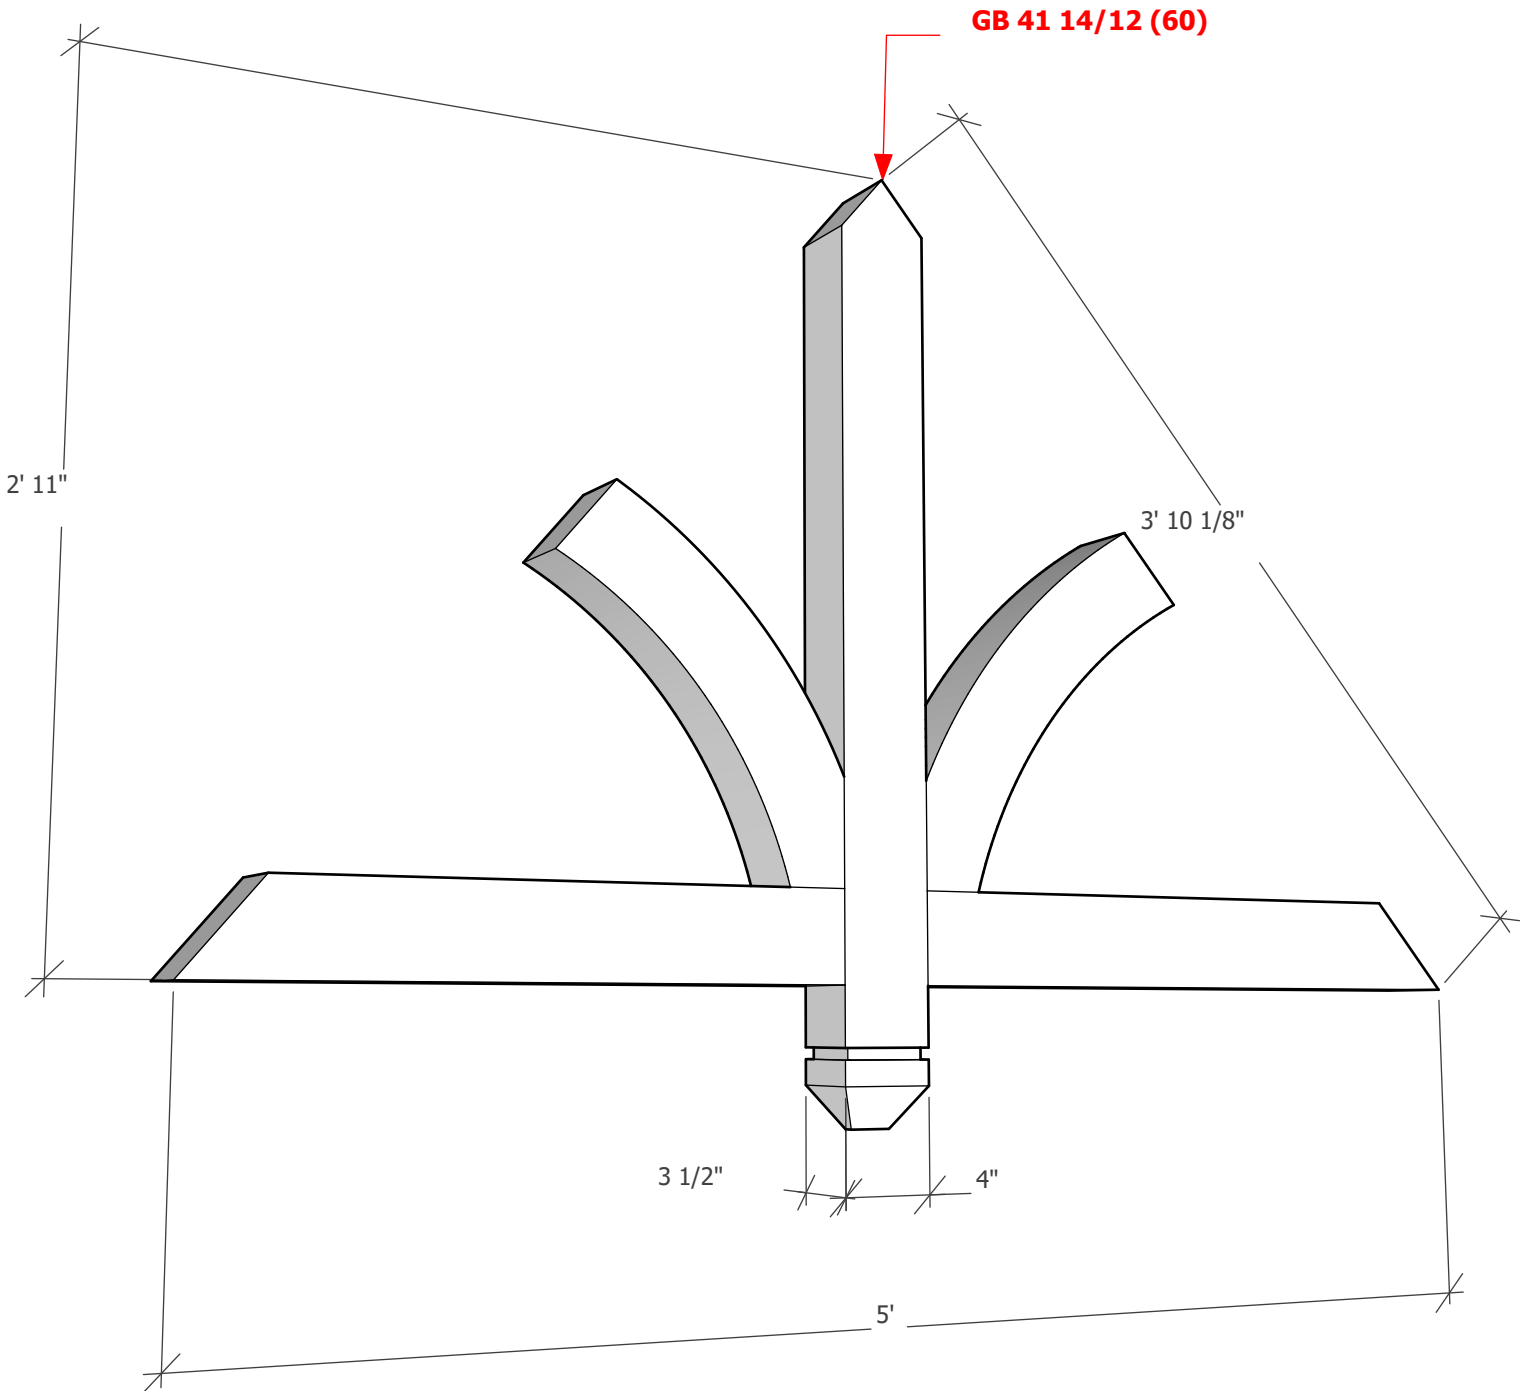

# Gable Bracket 41T60 - 14/12 - Width 60"

Thickness optional (3 1/2" shown)

To see product options or learn more about this product, go to [timberbuild.com](http://timberbuild.com) and search for: **Gable Bracket 41T60**