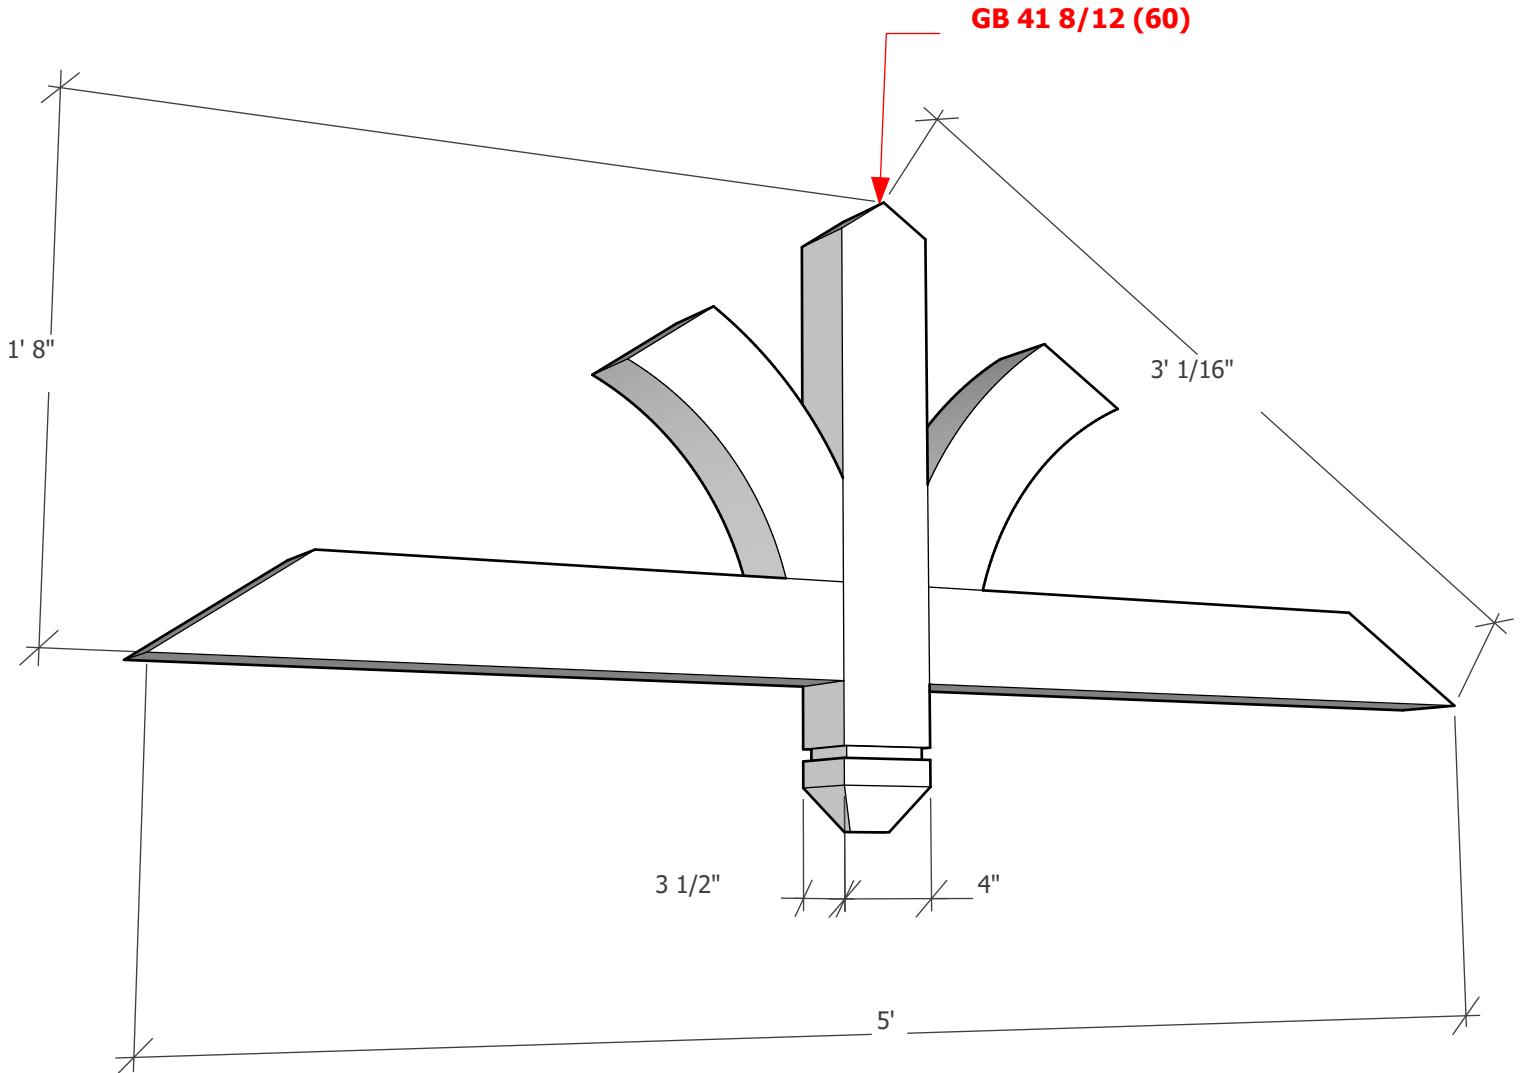

# Gable Bracket 41T60 - 8/12 - Width 60"

Thickness optional (3 1/2" shown)

To see product options or learn more about this product, go to [timberbuild.com](http://timberbuild.com) and search for: **Gable Bracket 41T60**