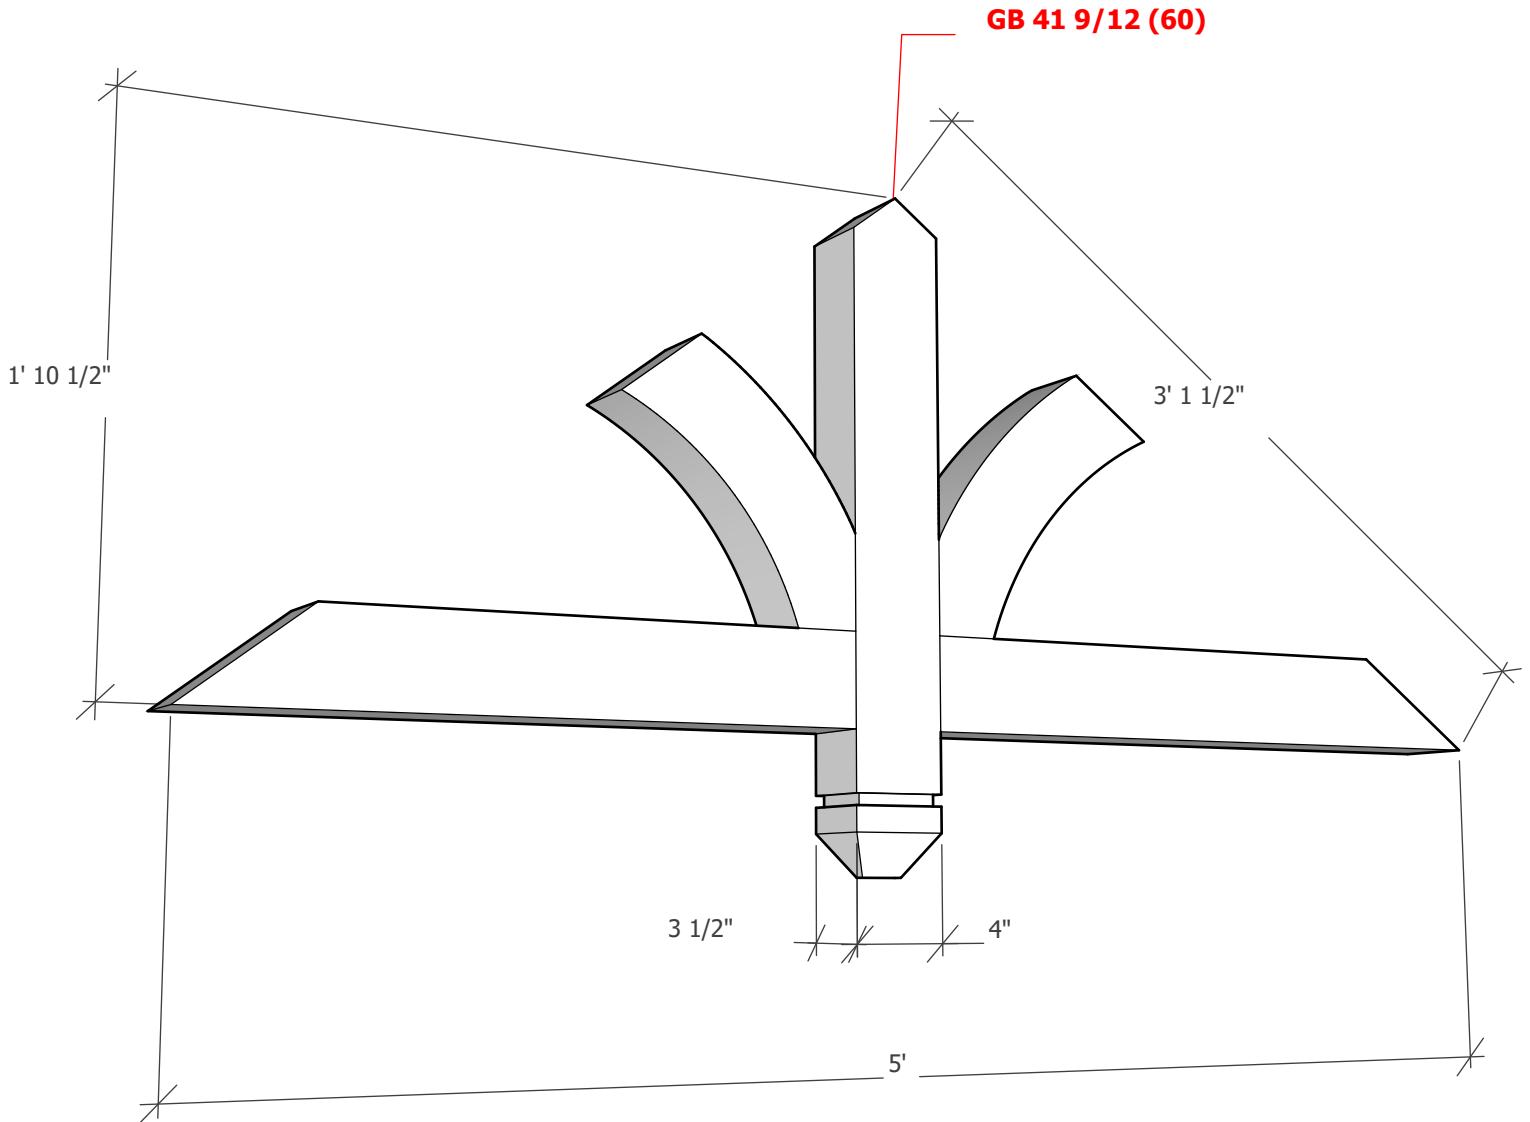

Thickness optional (3 1/2" shown)

To see product options or learn more about this product, go to timberbuild.com and search for: **Gable Bracket 41T60**

Copyright Statement: All drawings, pictures, and specifications are the property of Timber Build and shall not be reproduced, copied, or used as the basis for manufacture, comparable pricing (bid), or sale of a product without the written permission of Timber Build.