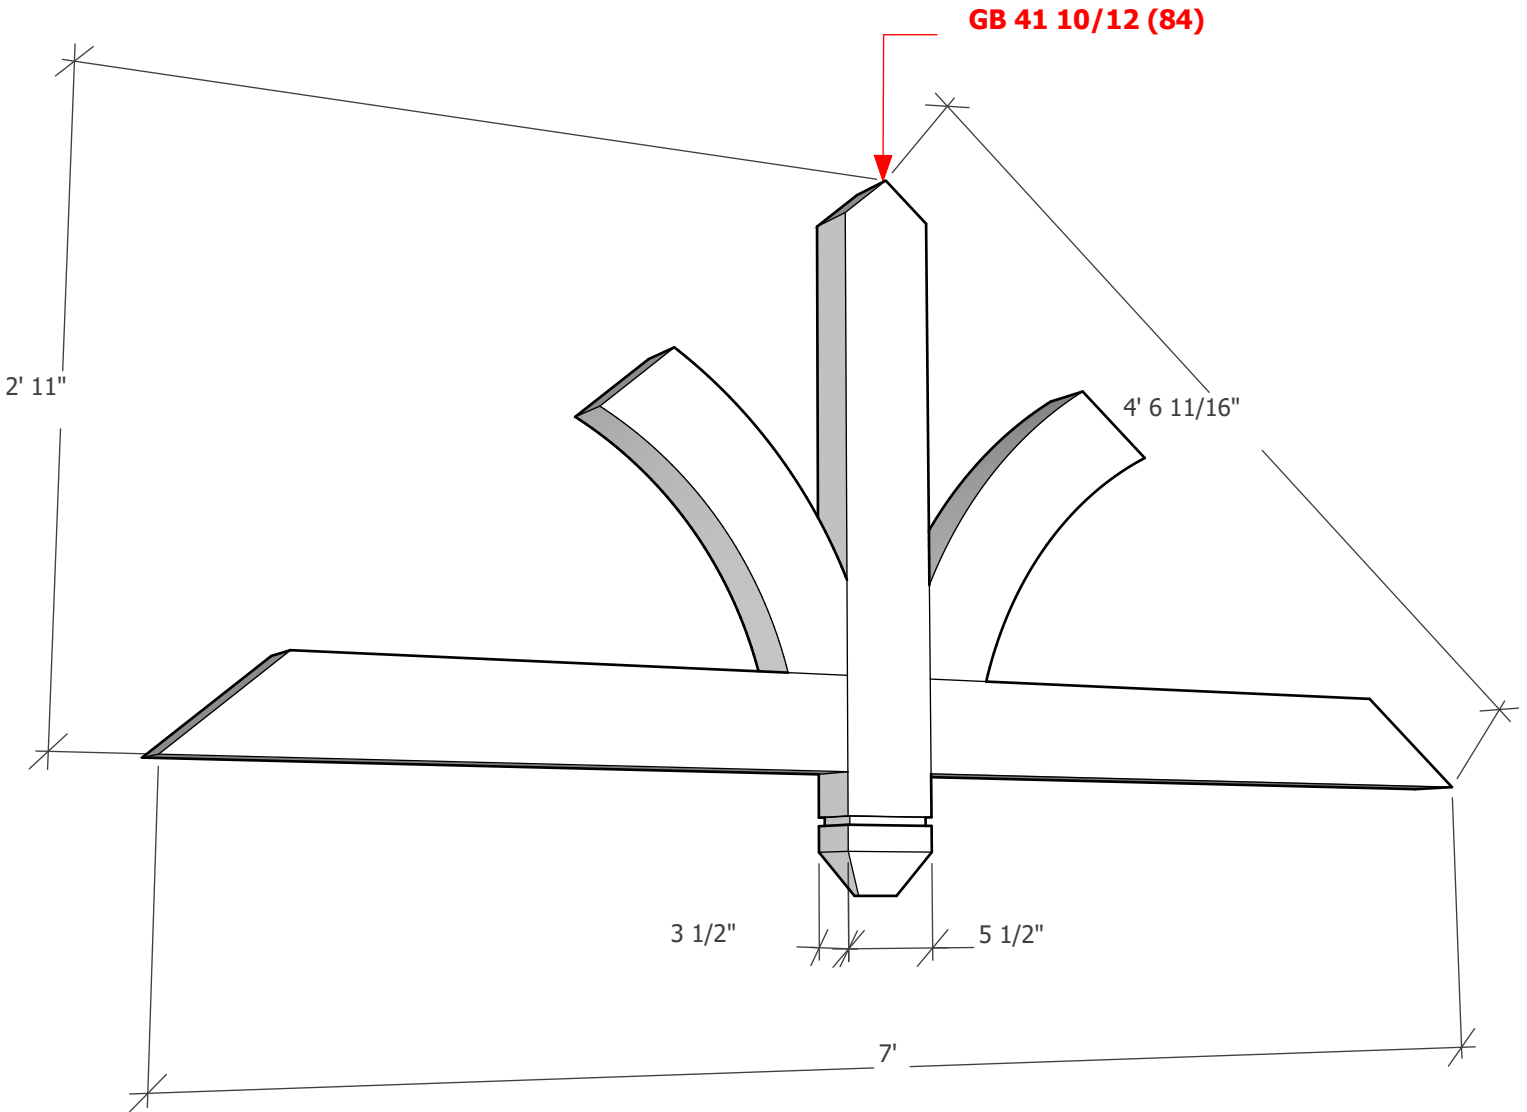

Gable Bracket 41T84 -10/12 - Width 84"

Thickness optional (3 1/2" shown)

To see product options or learn more about this product, go to timberbuild.com and search for: **Gable Bracket 41T84**

Copyright Statement: All drawings, pictures, and specifications are the property of Timber Build and shall not be reproduced, copied, or used as the basis for manufacture, comparable pricing (bid), or sale of a product without the written permission of Timber Build.