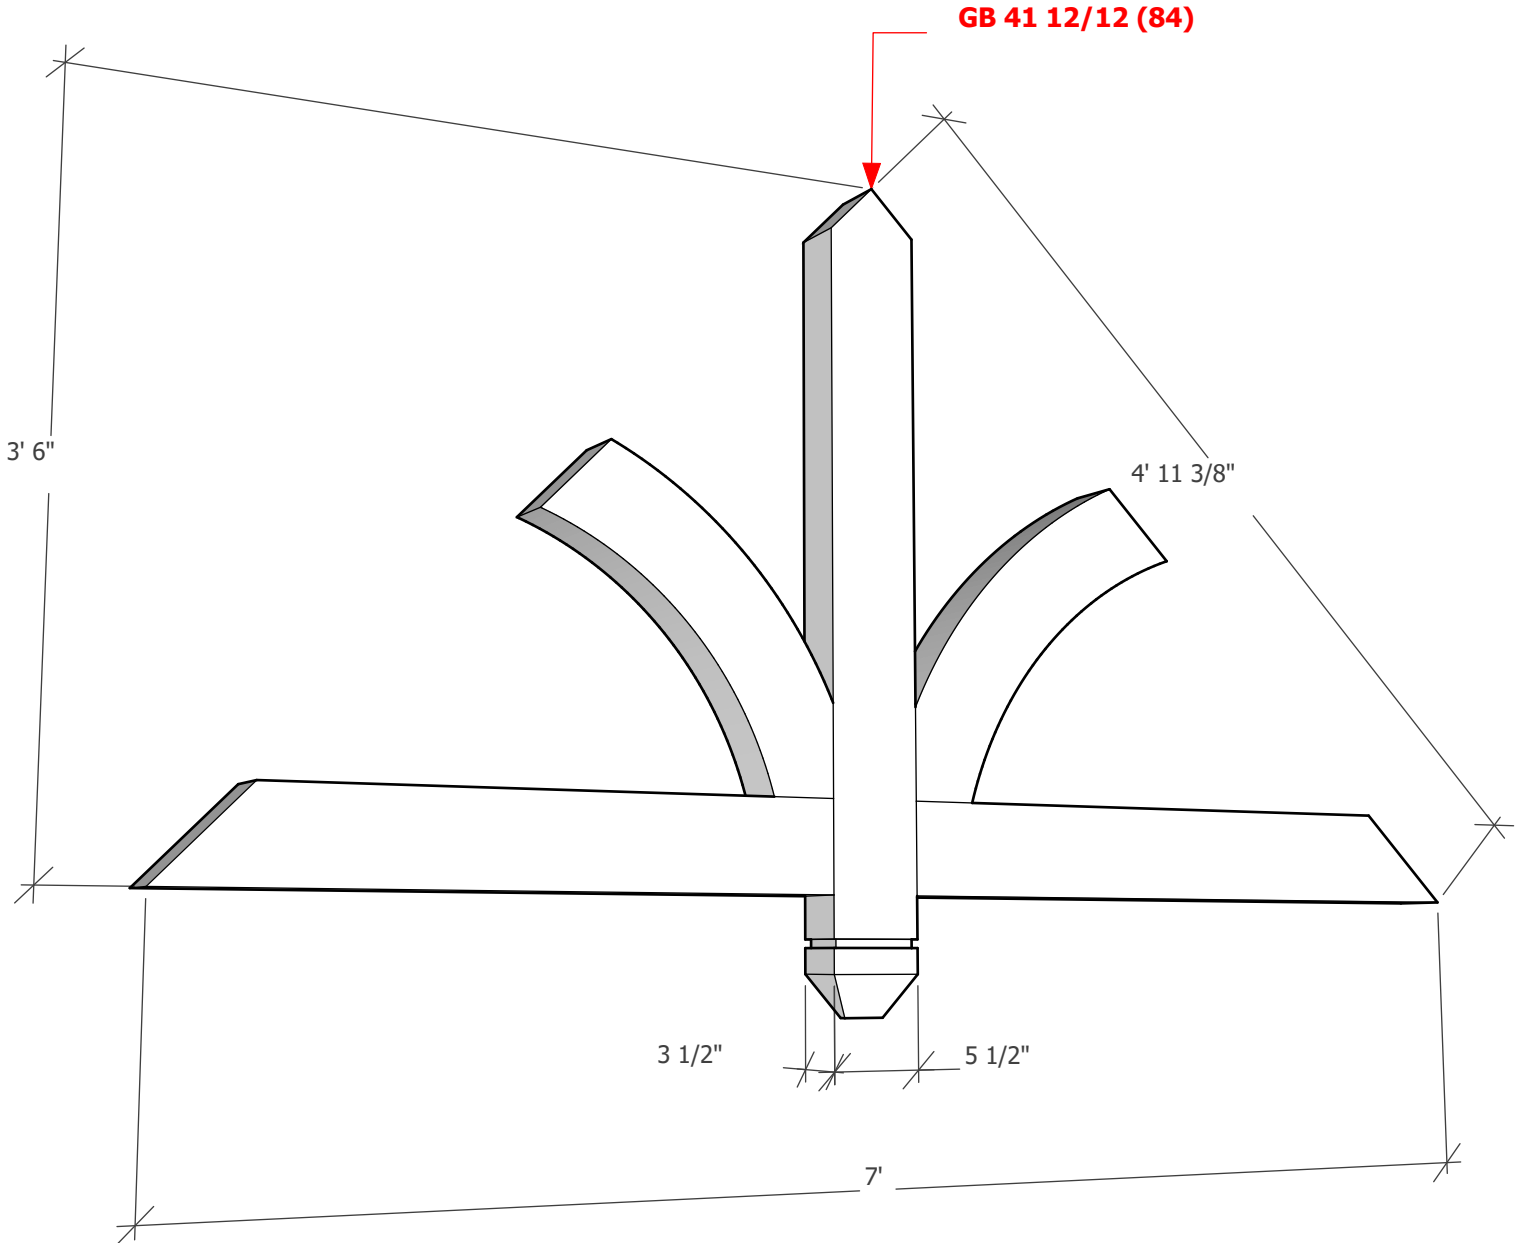

# Gable Bracket 41T84 - 12/12 - Width 84"

Thickness optional (3 1/2" shown)

To see product options or learn more about this product, go to [timberbuild.com](http://timberbuild.com) and search for: **Gable Bracket 41T84**