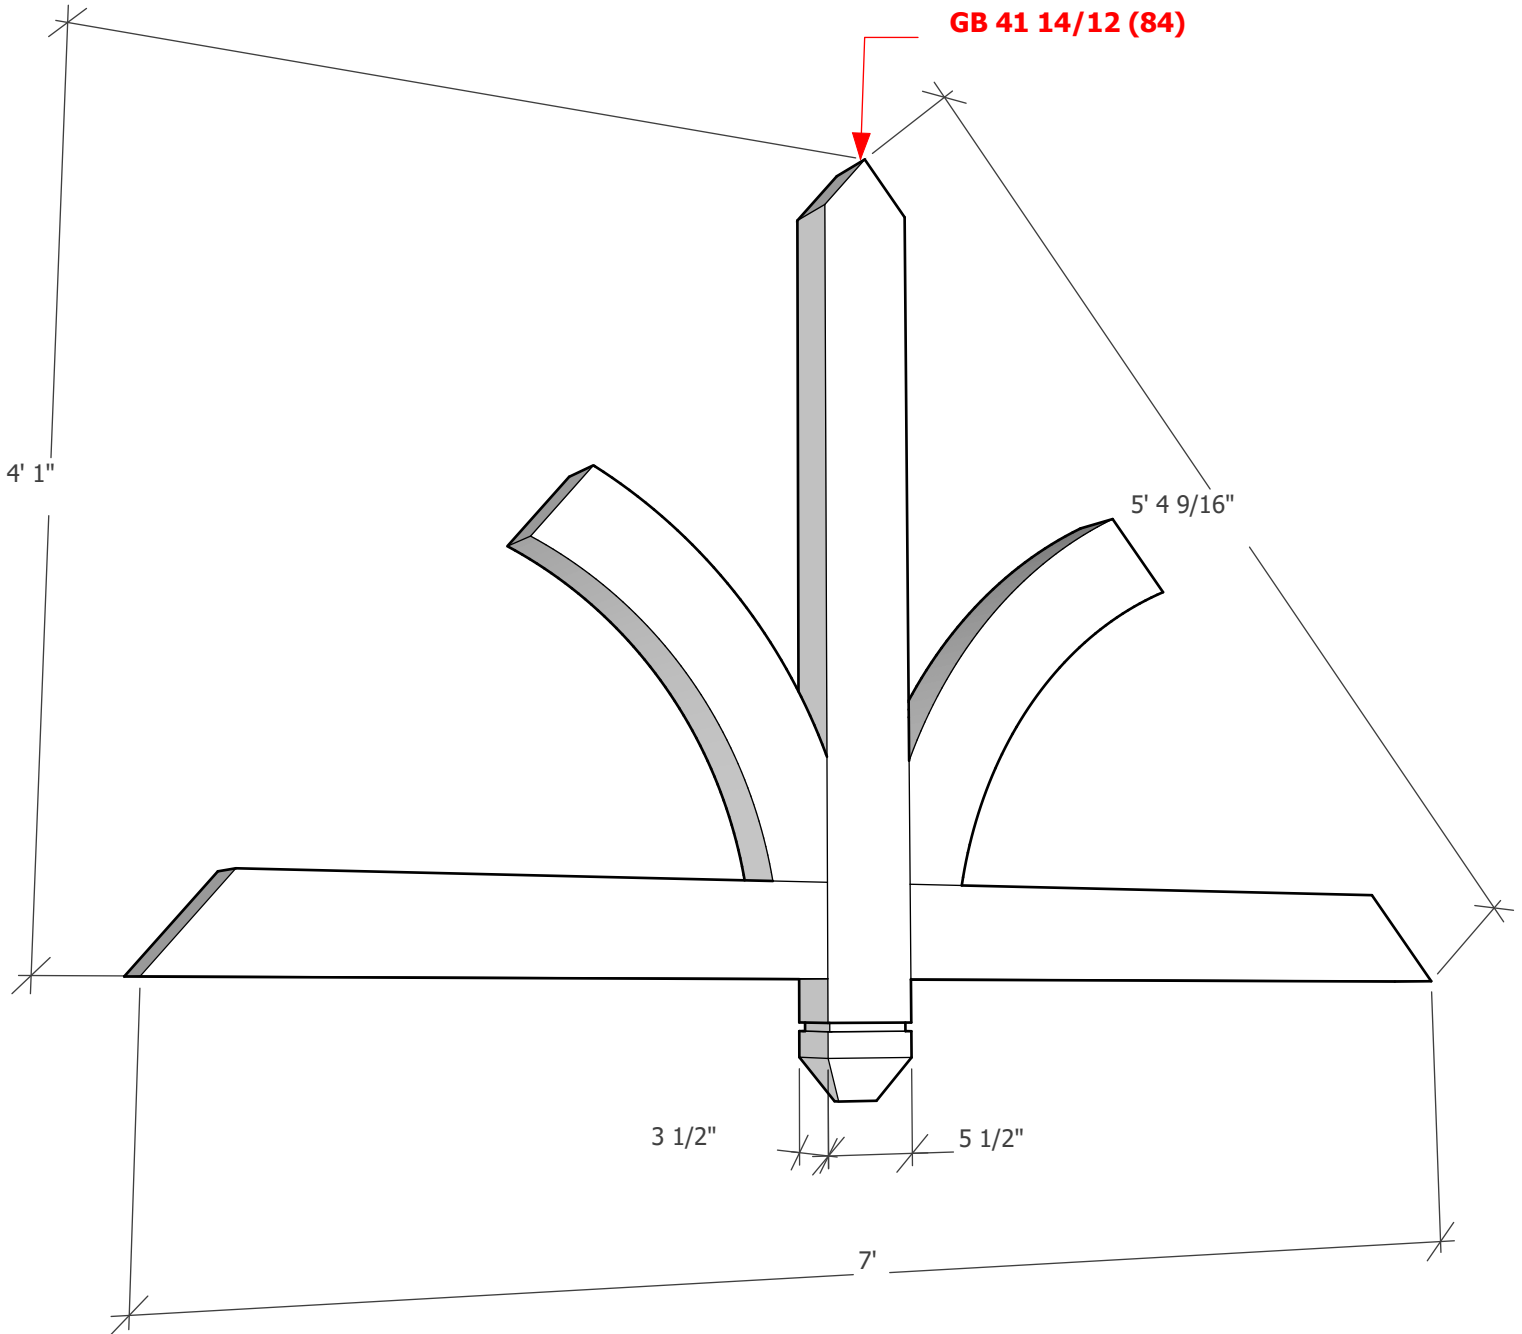

Gable Bracket 41T84 - 14/12 - Width 84"

Thickness optional (3 1/2" shown)

To see product options or learn more about this product, go to timberbuild.com and search for: **Gable Bracket 41T84**

Copyright Statement: All drawings, pictures, and specifications are the property of Timber Build and shall not be reproduced, copied, or used as the basis for manufacture, comparable pricing (bid), or sale of a product without the written permission of Timber Build.