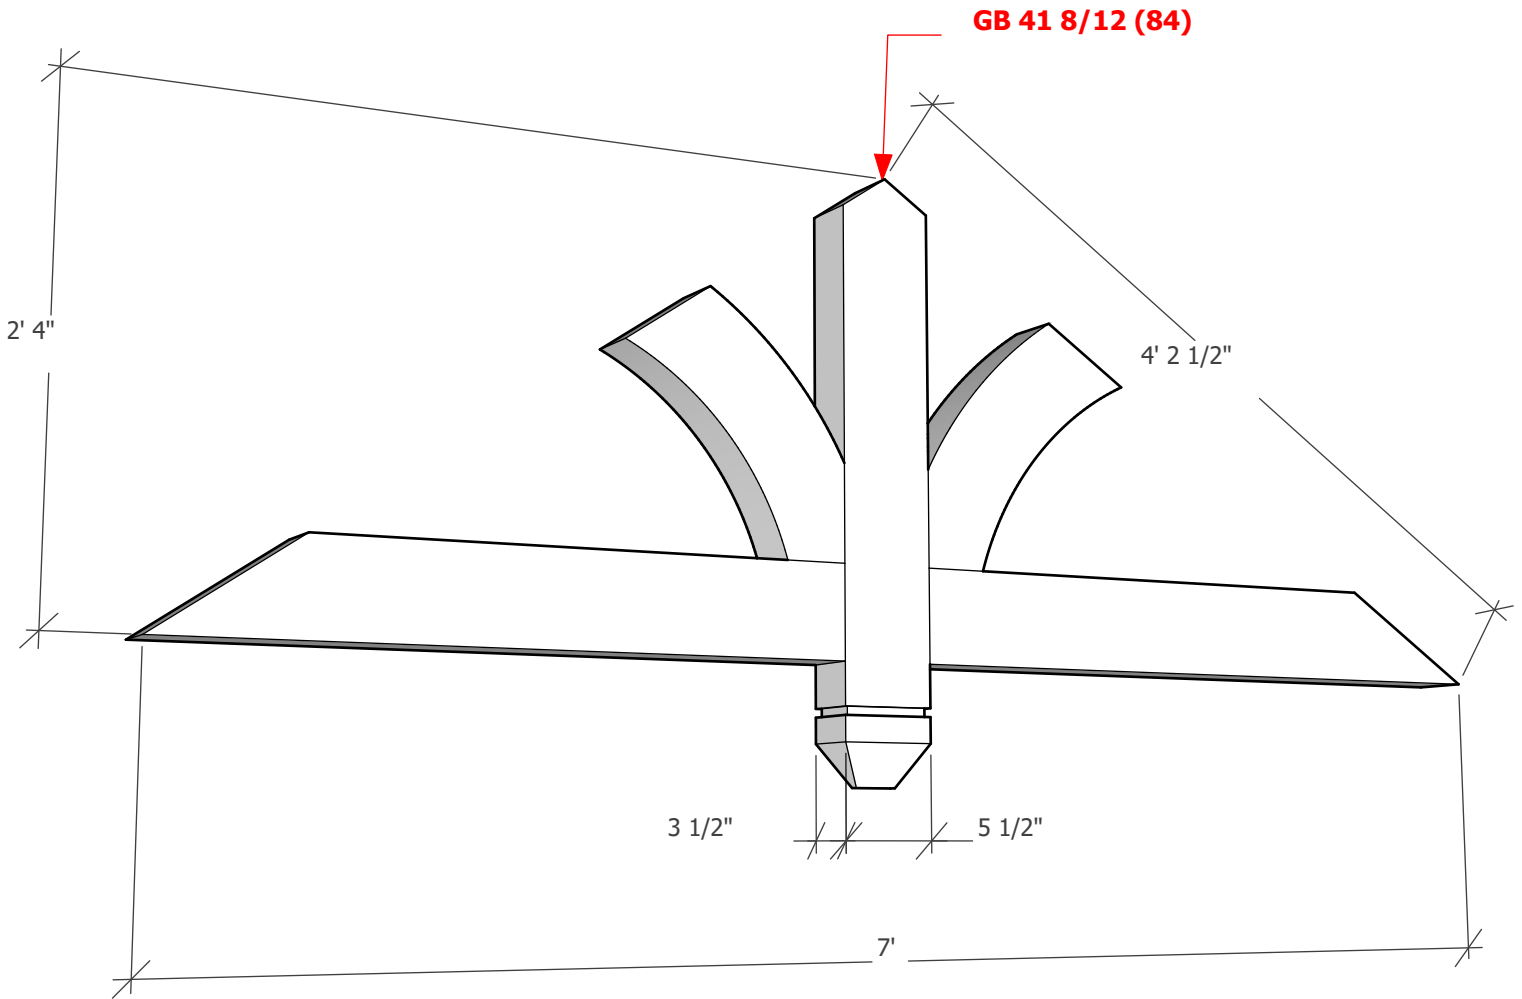

Gable Bracket 41T84 - 8/12 - Width 84"

Thickness optional (3 1/2" shown)

To see product options or learn more about this product, go to timberbuild.com and search for: **Gable Bracket 41T84**

Copyright Statement: All drawings, pictures, and specifications are the property of Timber Build and shall not be reproduced, copied, or used as the basis for manufacture, comparable pricing (bid), or sale of a product without the written permission of Timber Build.