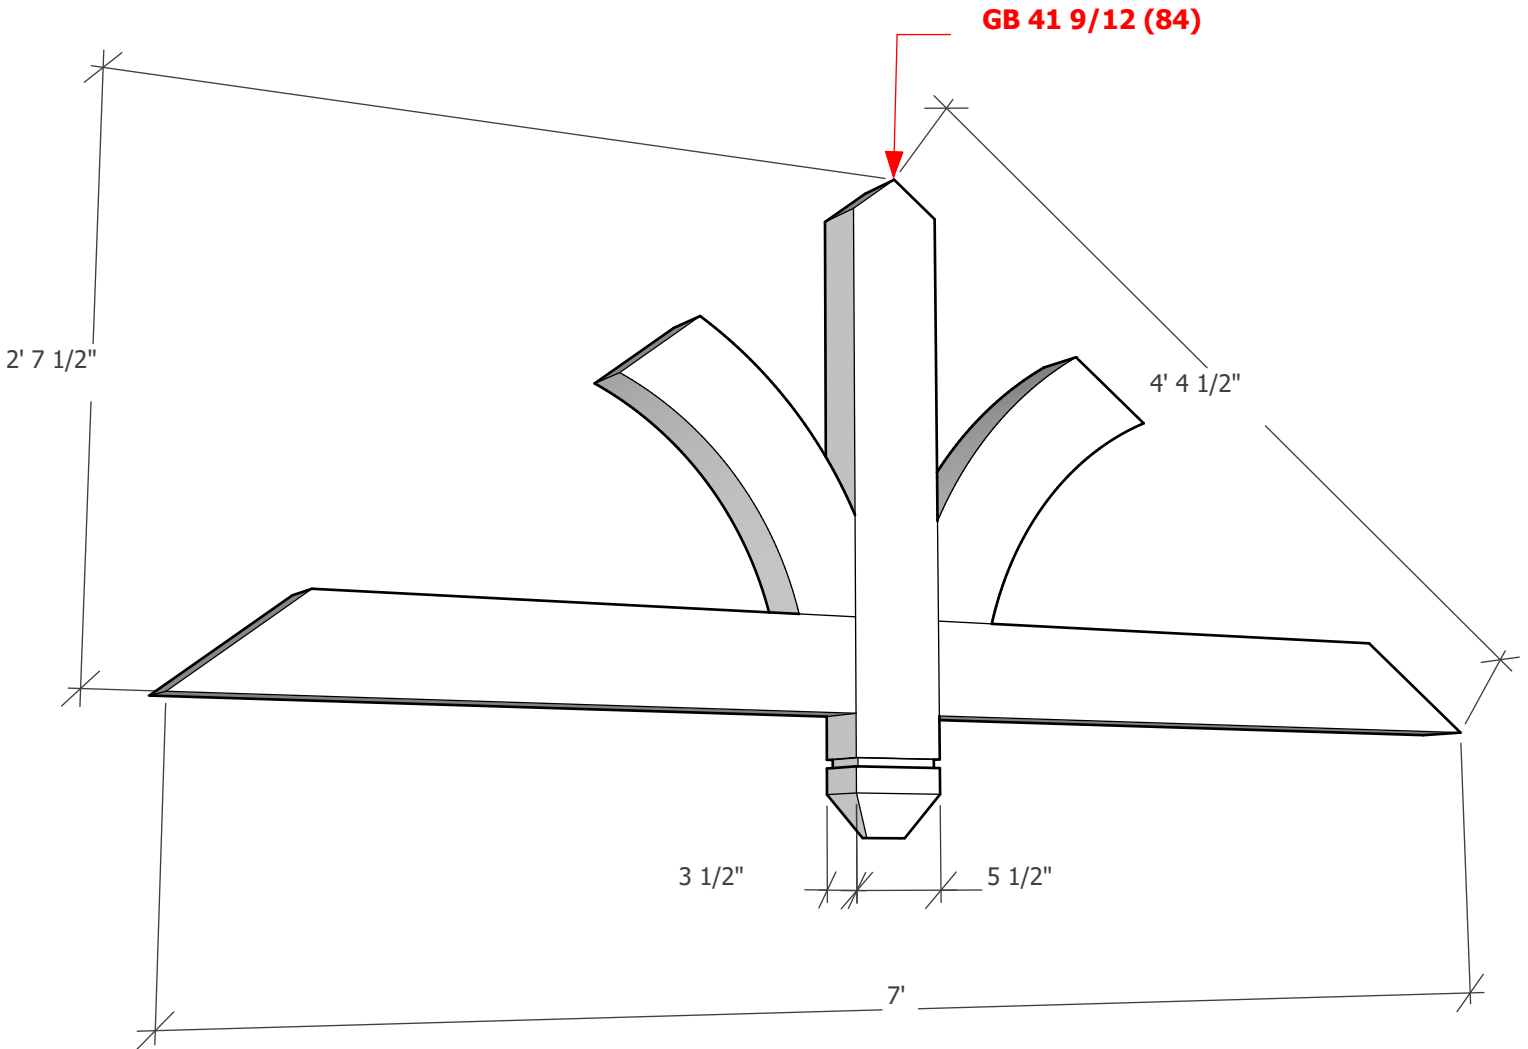

Gable Bracket 41T84 - 9/12 - Width 84"

Thickness optional (3 1/2" shown)

To see product options or learn more about this product, go to timberbuild.com and search for: **Gable Bracket 41T84**

Copyright Statement: All drawings, pictures, and specifications are the property of Timber Build and shall not be reproduced, copied, or used as the basis for manufacture, comparable pricing (bid), or sale of a product without the written permission of Timber Build.