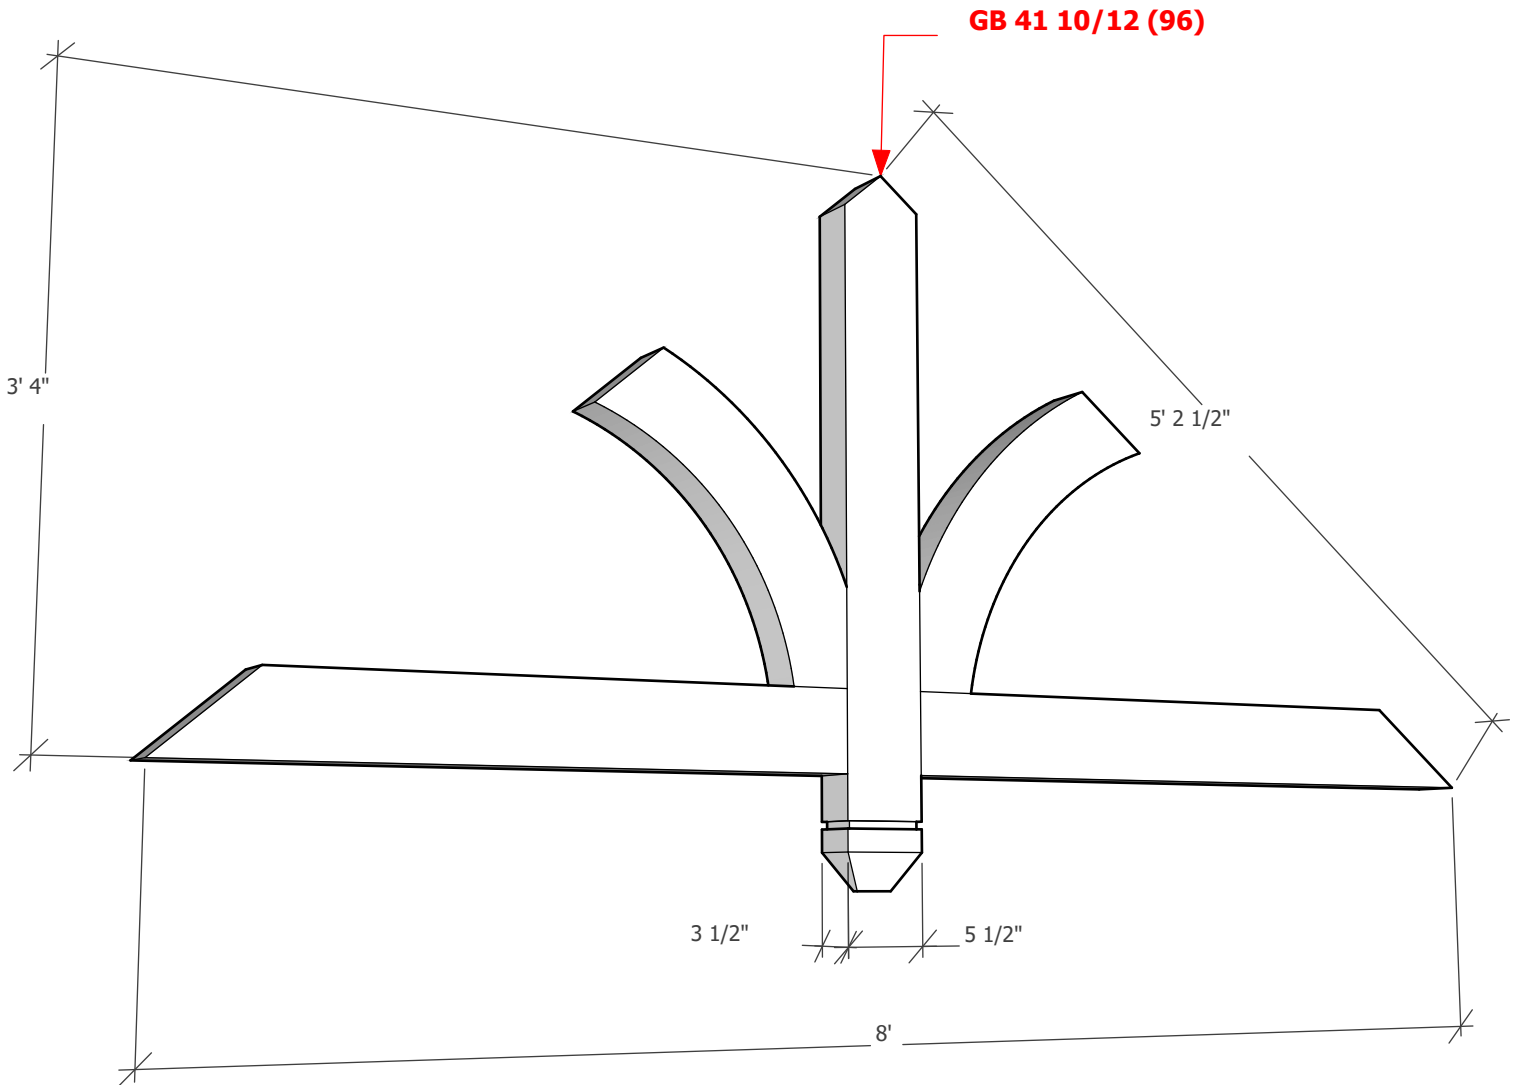

Thickness optional (3 1/2" shown)

To see product options or learn more about this product, go to [timberbuild.com](http://timberbuild.com) and search for: **Gable Bracket 41T96**

Copyright Statement: All drawings, pictures, and specifications are the property of Timber Build and shall not be reproduced, copied, or used as the basis for manufacture, comparable pricing (bid), or sale of a product without the written permission of Timber Build.