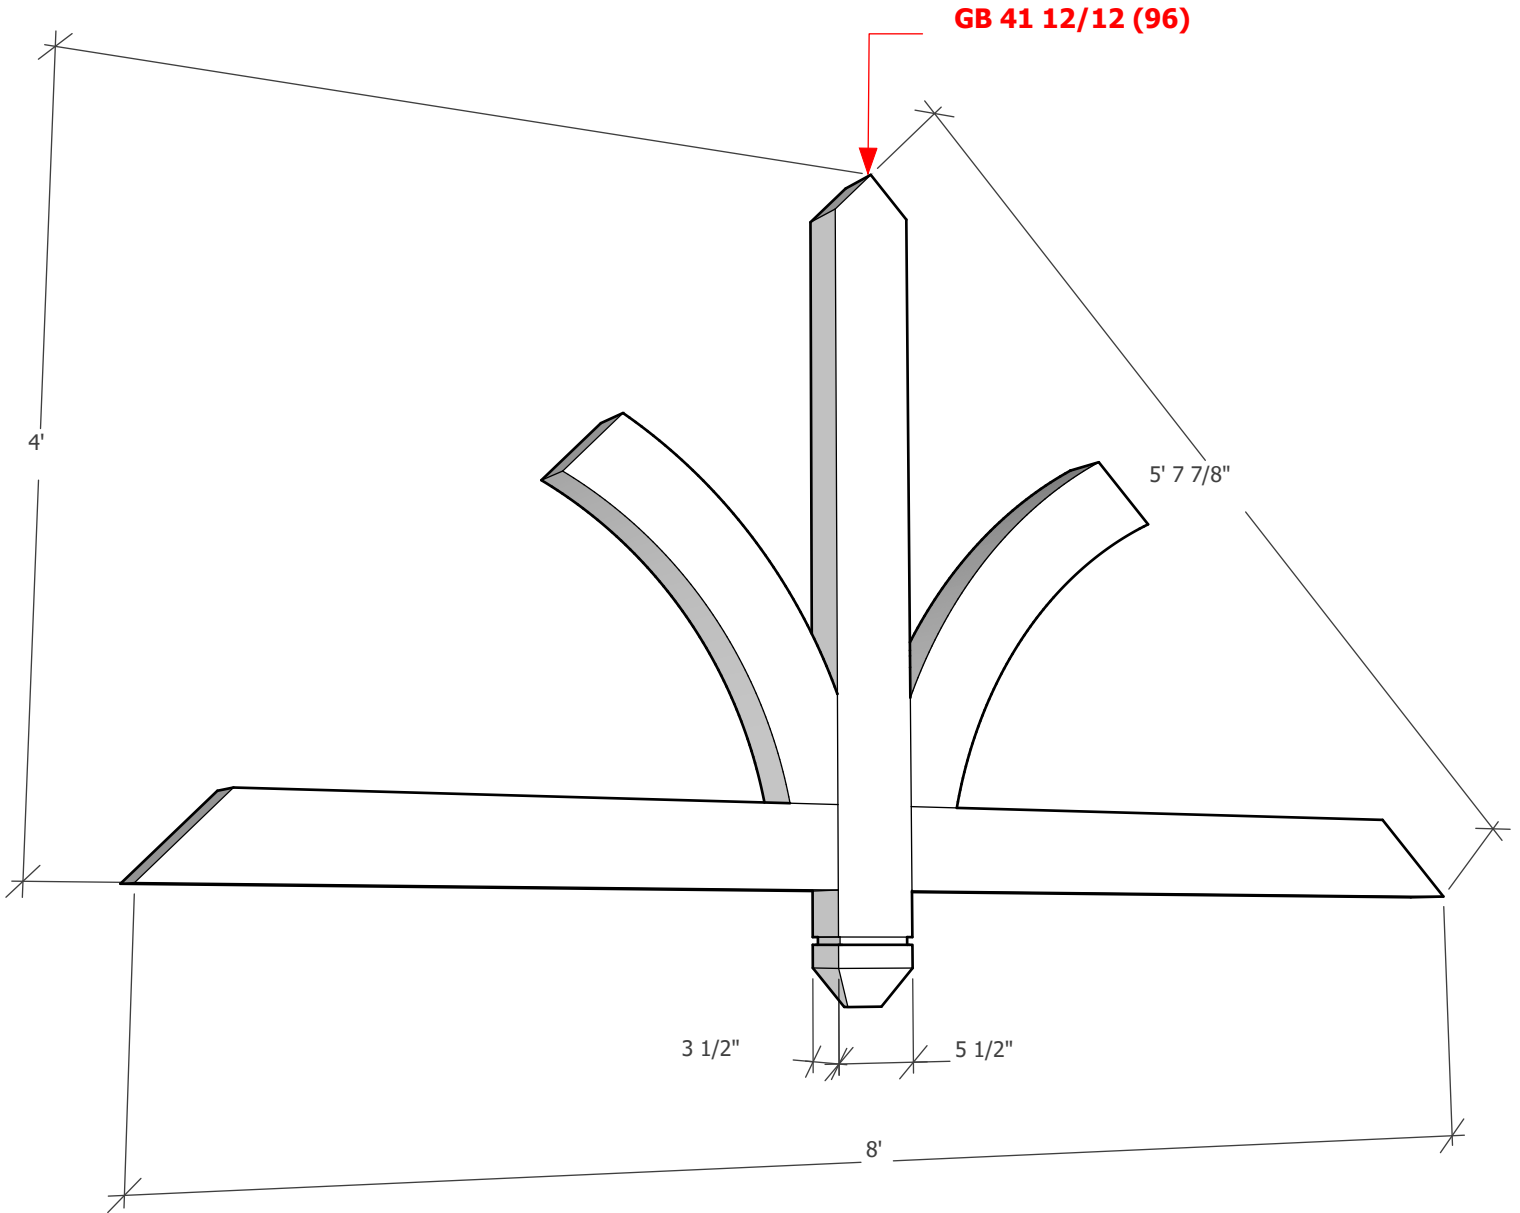

Gable Bracket 41T96 - 12/12 - Width 96"

Thickness optional (3 1/2" shown)

To see product options or learn more about this product, go to timberbuild.com and search for: **Gable Bracket 41T96**

Copyright Statement: All drawings, pictures, and specifications are the property of Timber Build and shall not be reproduced, copied, or used as the basis for manufacture, comparable pricing (bid), or sale of a product without the written permission of Timber Build.