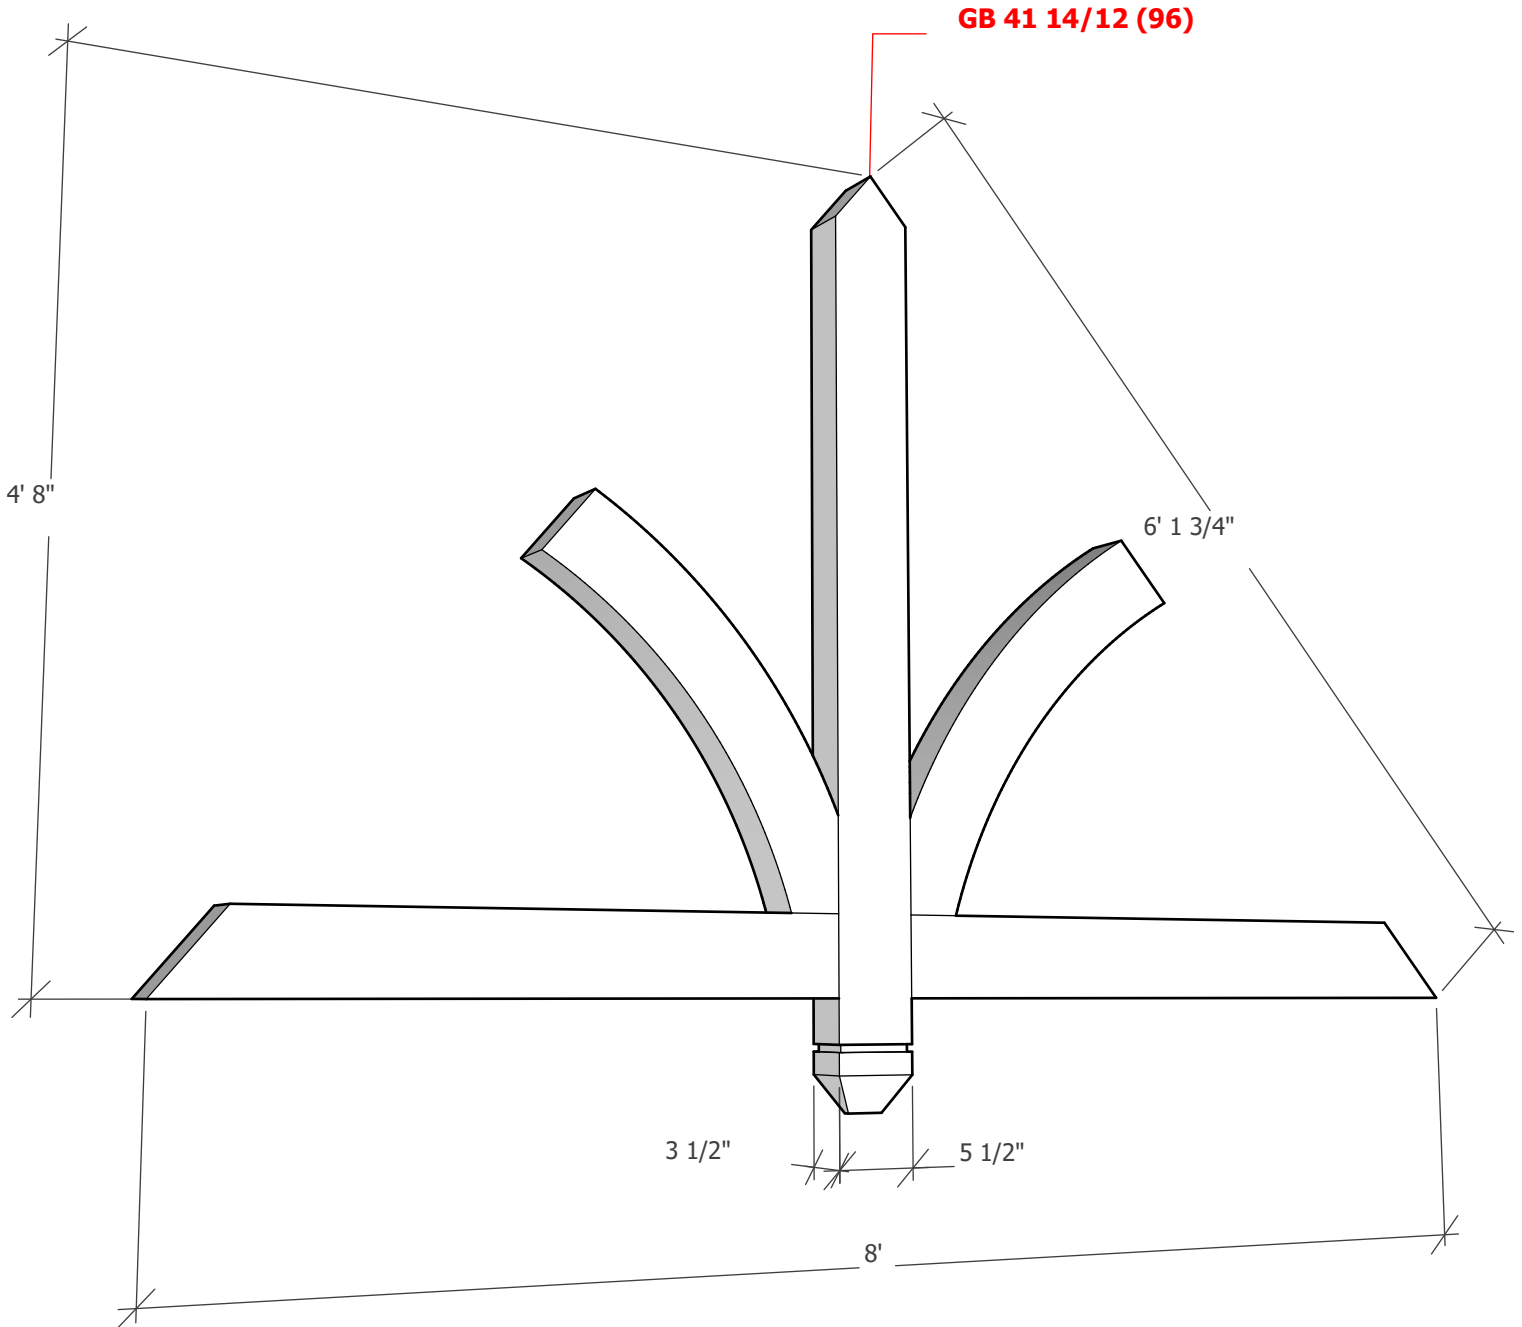

Thickness optional (3 1/2" shown)

To see product options or learn more about this product, go to timberbuild.com and search for: **Gable Bracket 41T96**

Copyright Statement: All drawings, pictures, and specifications are the property of Timber Build and shall not be reproduced, copied, or used as the basis for manufacture, comparable pricing (bid), or sale of a product without the written permission of Timber Build.