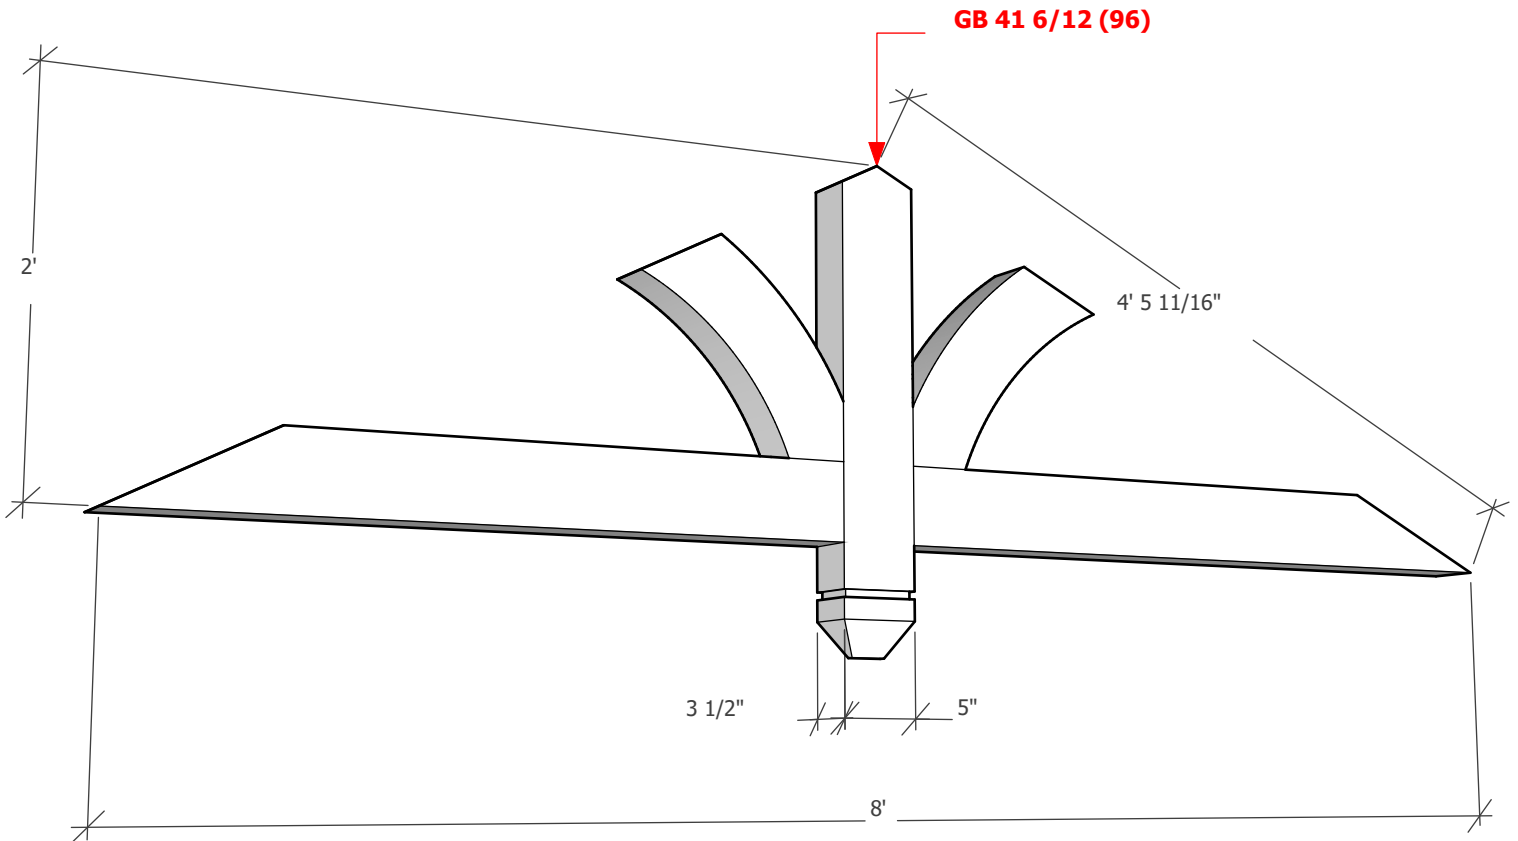

Gable Bracket 41T96 - 6/12 - Width 96"

Thickness optional (3 1/2" shown)

To see product options or learn more about this product, go to timberbuild.com and search for: **Gable Bracket 41T96**

Copyright Statement: All drawings, pictures, and specifications are the property of Timber Build and shall not be reproduced, copied, or used as the basis for manufacture, comparable pricing (bid), or sale of a product without the written permission of Timber Build.