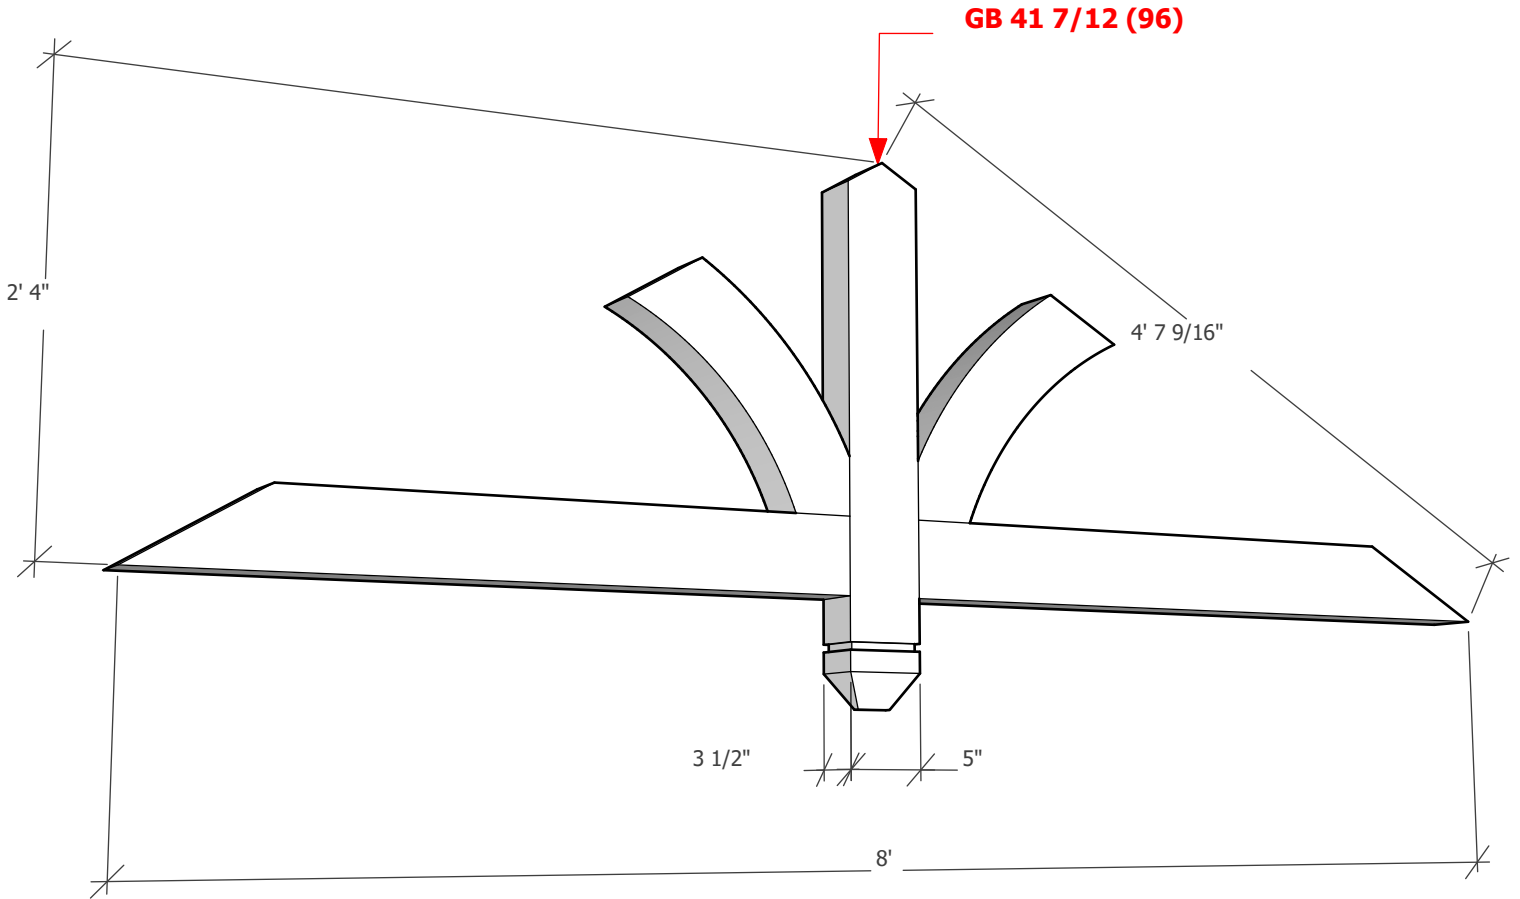

# Gable Bracket 41T96 - 7/12 - Width 96"

Thickness optional (3 1/2" shown)

To see product options or learn more about this product, go to [timberbuild.com](http://timberbuild.com) and search for: **Gable Bracket 41T96**