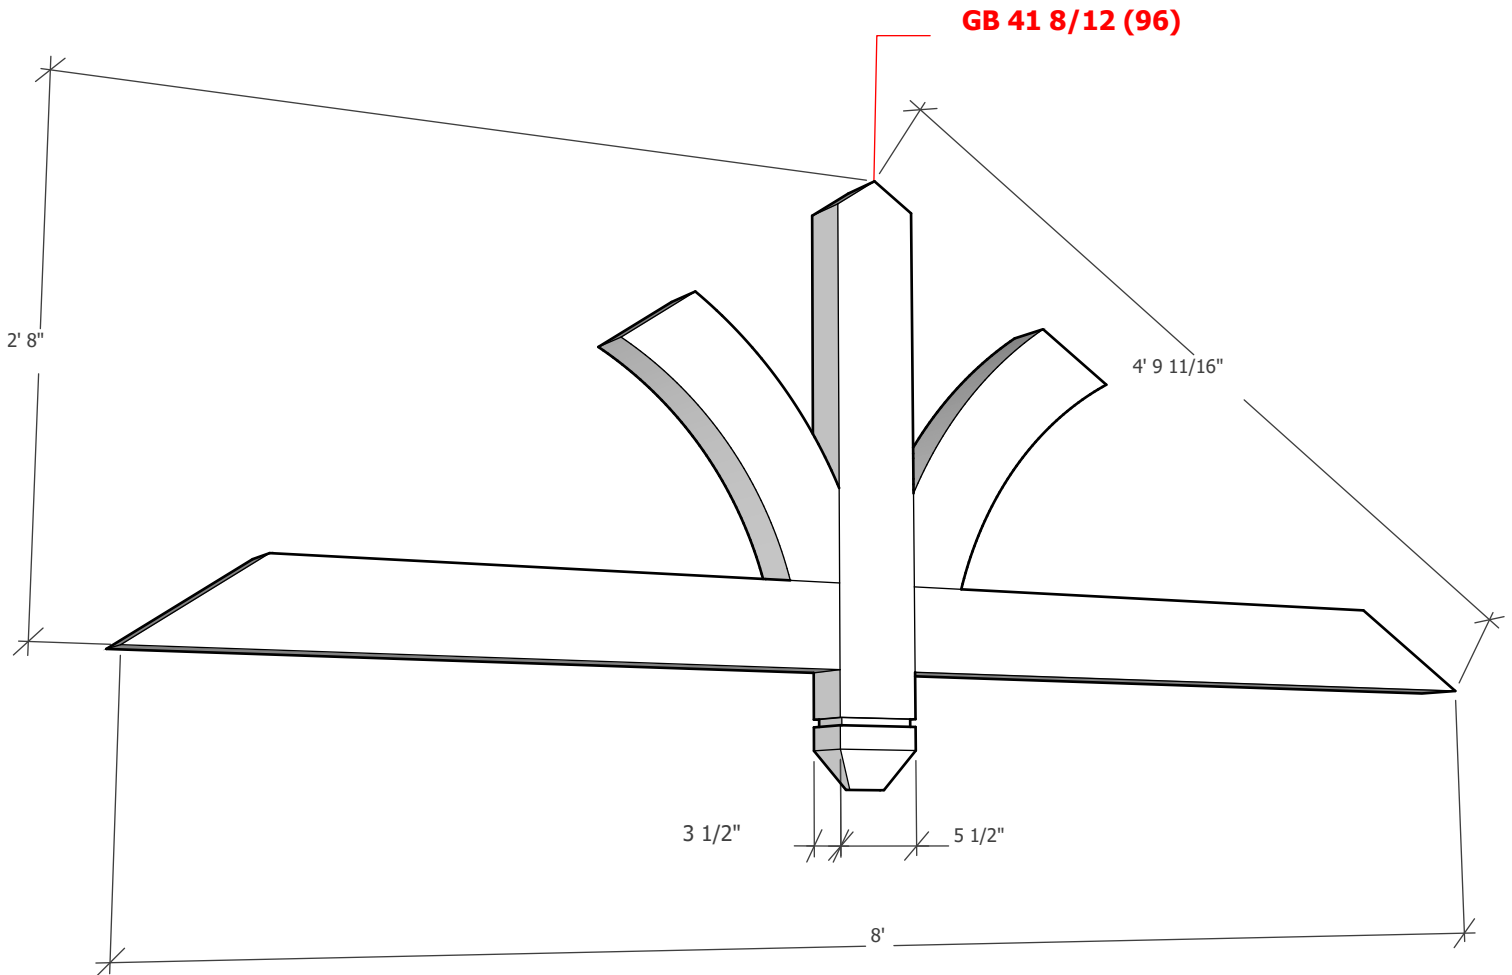

# Gable Bracket 41T96 - 8/12 - Width 96"

Thickness optional (3 1/2" shown)

To see product options or learn more about this product, go to [timberbuild.com](http://timberbuild.com) and search for: **Gable Bracket 41T96**