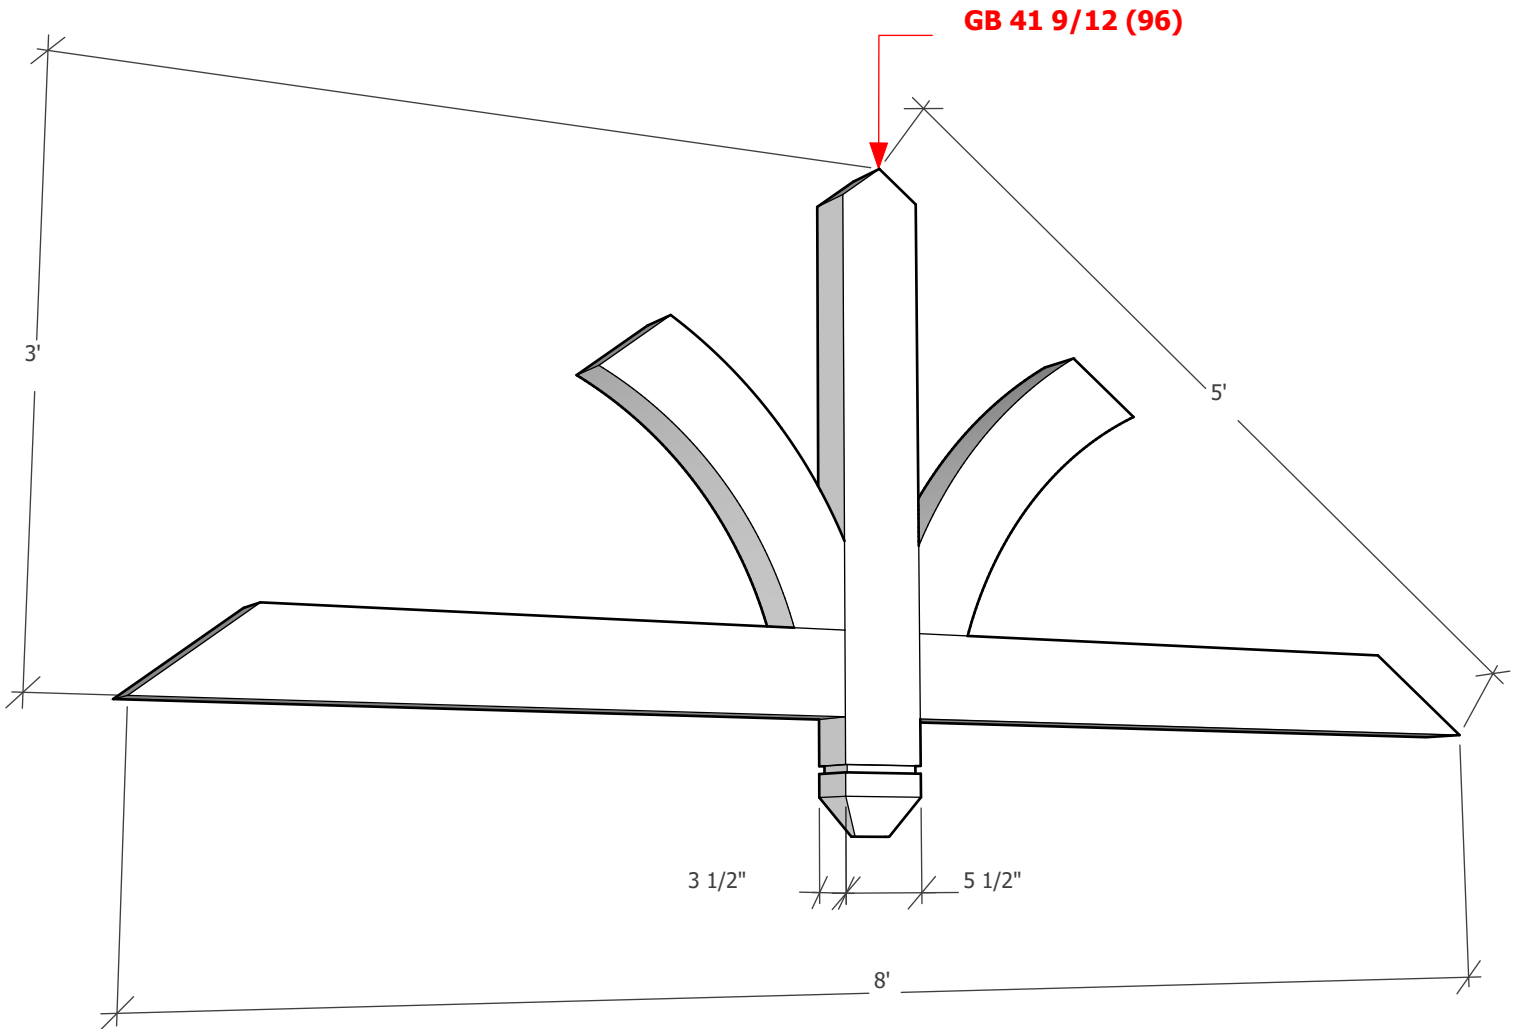

Thickness optional (3 1/2" shown)

To see product options or learn more about this product, go to timberbuild.com and search for: **Gable Bracket 41T96**

Copyright Statement: All drawings, pictures, and specifications are the property of Timber Build and shall not be reproduced, copied, or used as the basis for manufacture, comparable pricing (bid), or sale of a product without the written permission of Timber Build.