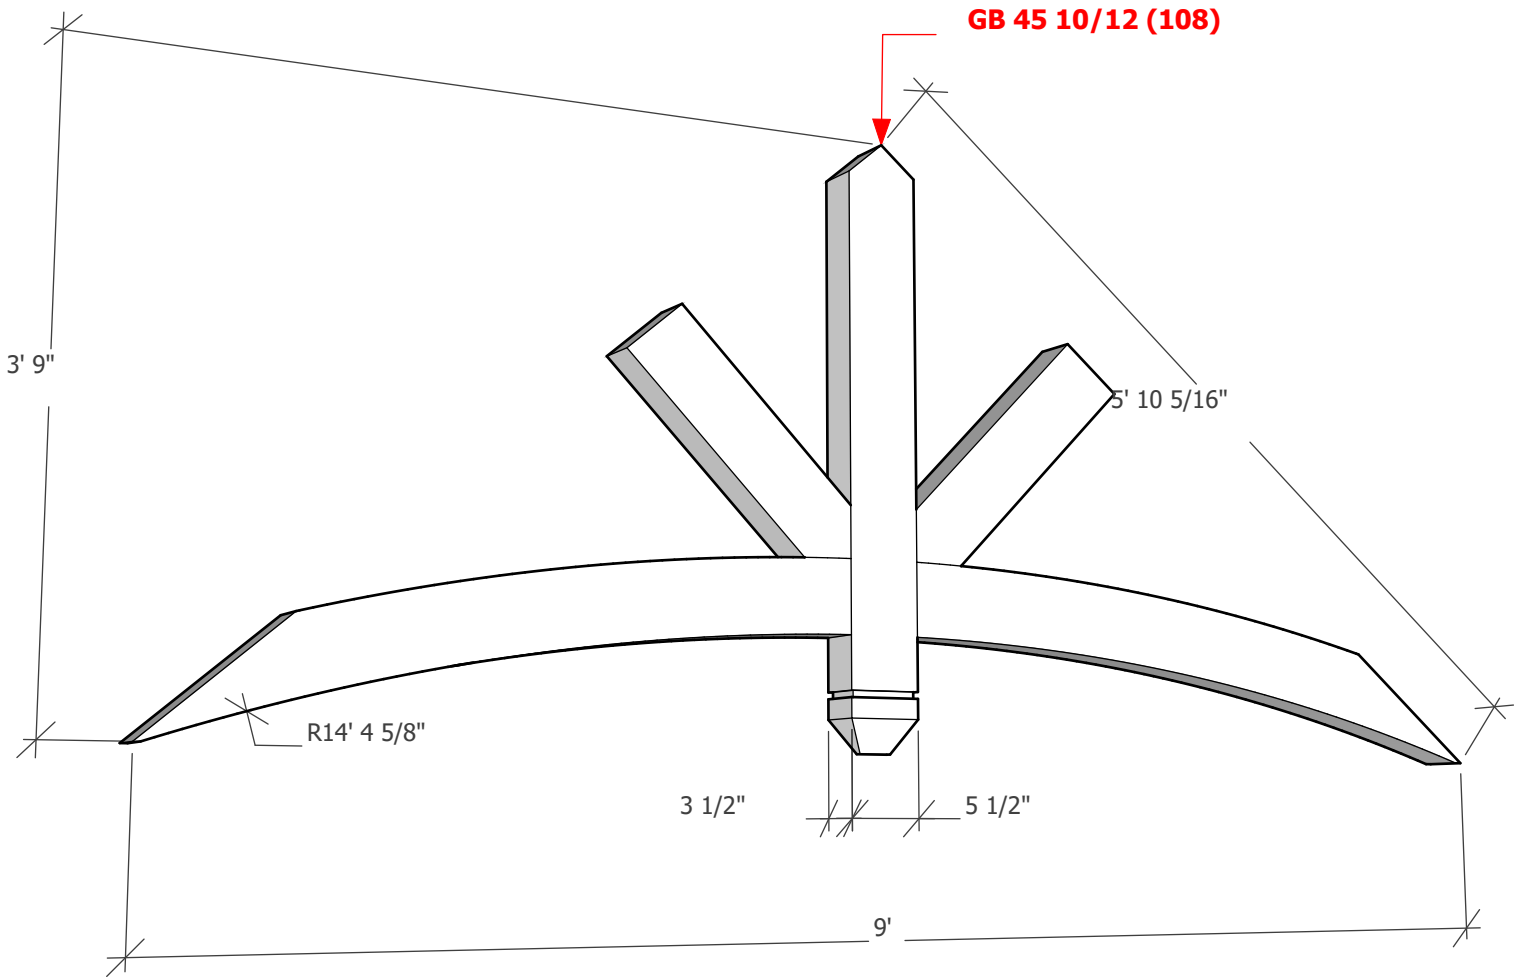

Thickness optional (3 1/2" shown)

To see product options or learn more about this product, go to timberbuild.com and search for: **Gable Bracket 45T108**

Copyright Statement: All drawings, pictures, and specifications are the property of Timber Build and shall not be reproduced, copied, or used as the basis for manufacture, comparable pricing (bid), or sale of a product without the written permission of Timber Build.