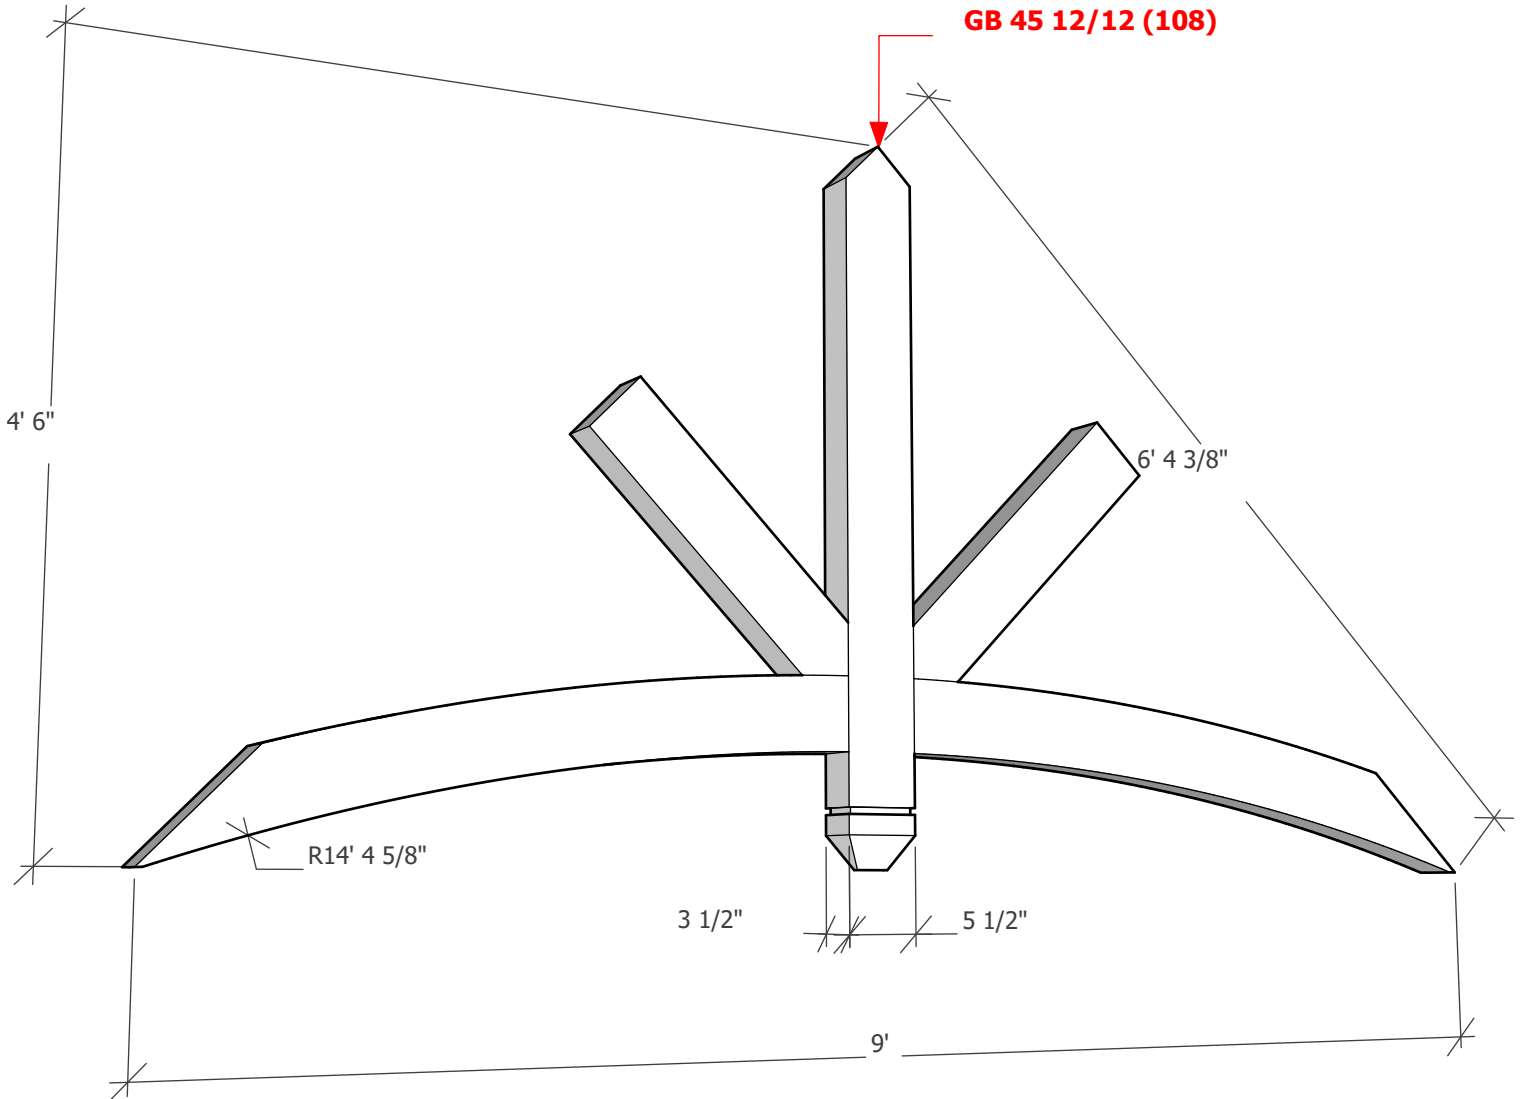

Thickness optional (3 1/2" shown)

To see product options or learn more about this product, go to [timberbuild.com](http://timberbuild.com) and search for: **Gable Bracket 45T108**

Copyright Statement: All drawings, pictures, and specifications are the property of Timber Build and shall not be reproduced, copied, or used as the basis for manufacture, comparable pricing (bid), or sale of a product without the written permission of Timber Build.