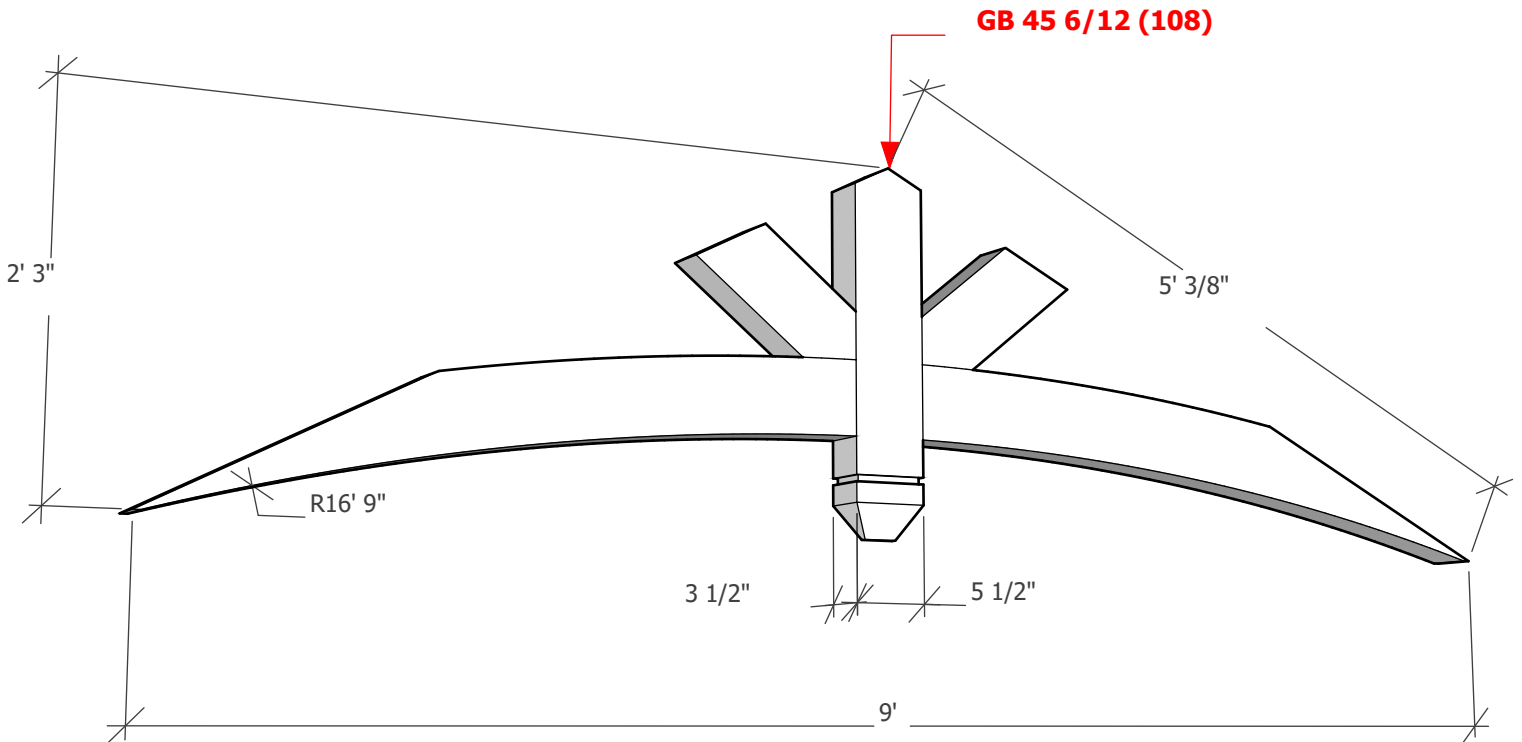

Thickness optional (3 1/2" shown)

To see product options or learn more about this product, go to timberbuild.com and search for: **Gable Bracket 45T108**

Copyright Statement: All drawings, pictures, and specifications are the property of Timber Build and shall not be reproduced, copied, or used as the basis for manufacture, comparable pricing (bid), or sale of a product without the written permission of Timber Build.