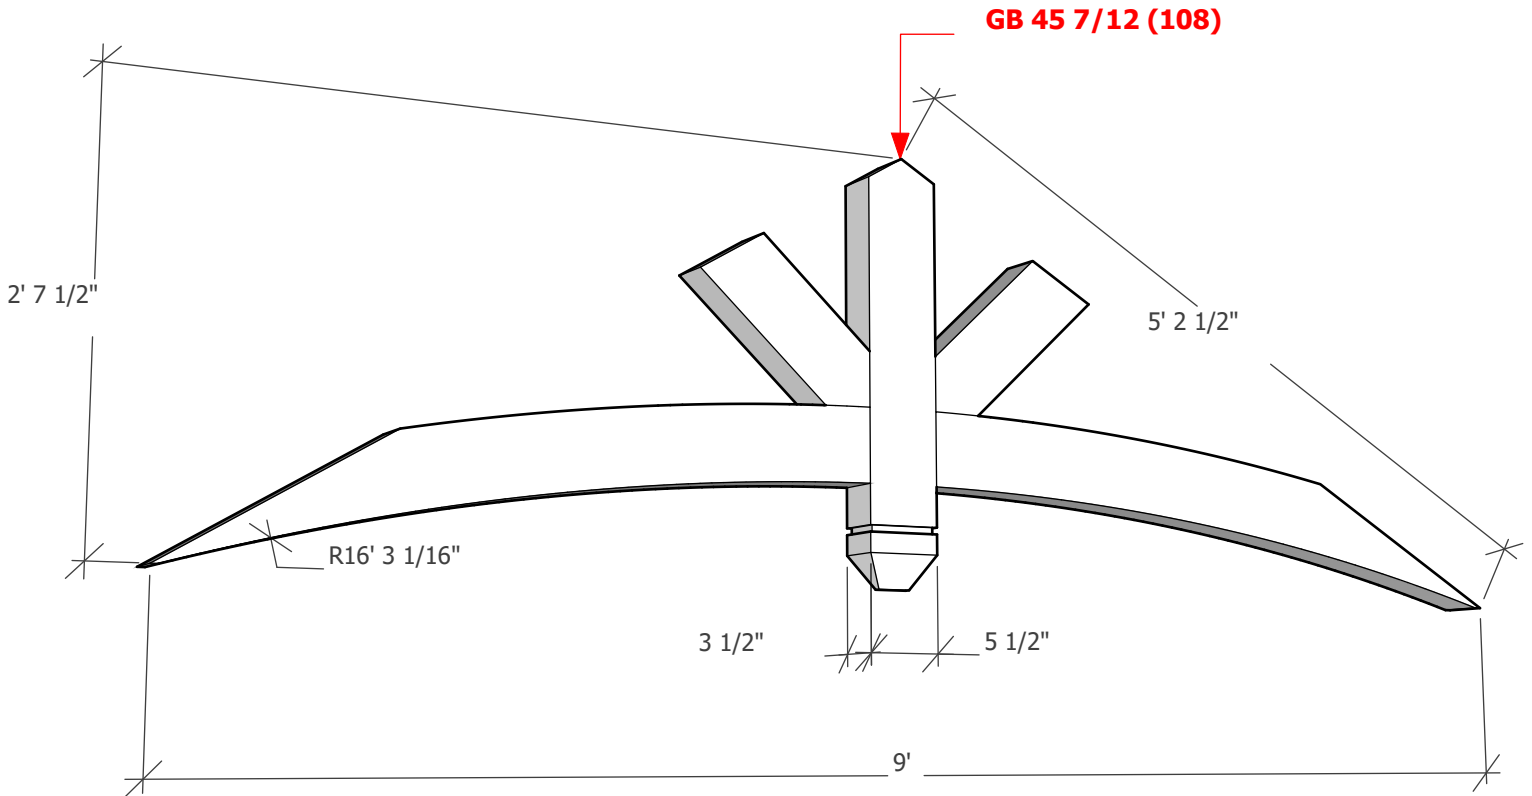

Thickness optional (3 1/2" shown)

To see product options or learn more about this product, go to timberbuild.com and search for: **Gable Bracket 45T108**

Copyright Statement: All drawings, pictures, and specifications are the property of Timber Build and shall not be reproduced, copied, or used as the basis for manufacture, comparable pricing (bid), or sale of a product without the written permission of Timber Build.